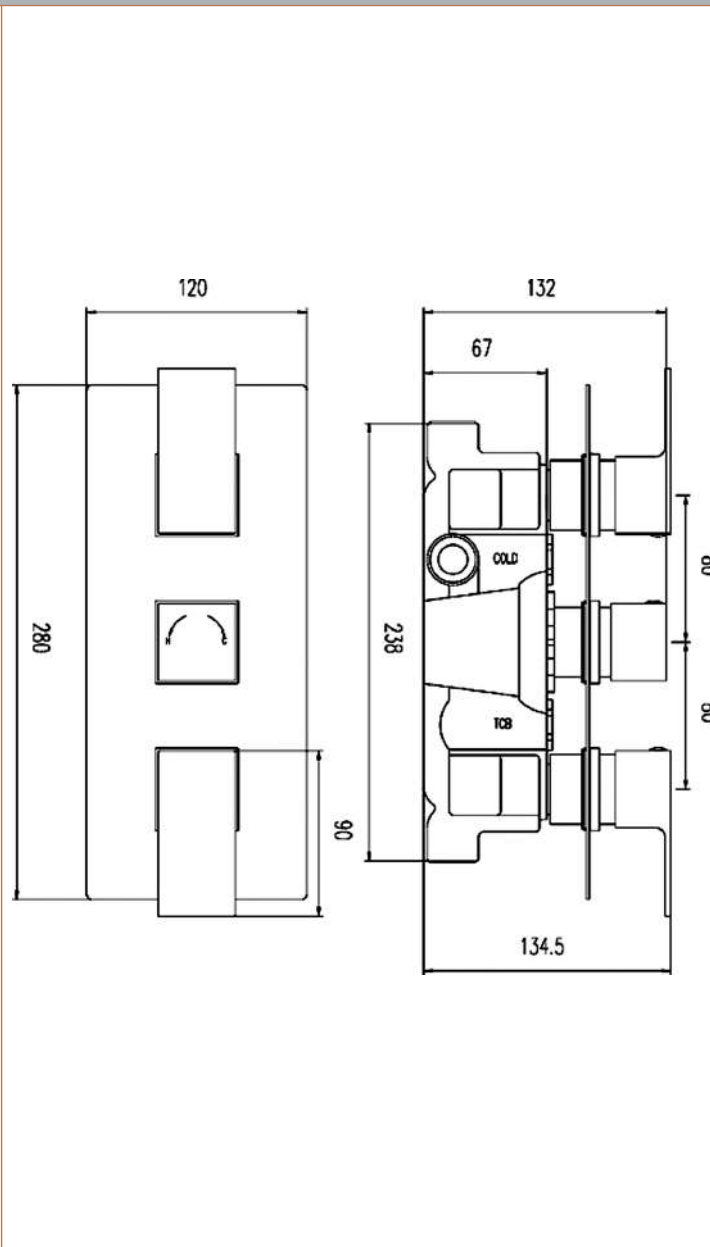

Sales Code: ART3211

Description: Art Triple Thermo Valve Rec Plate

**Product Dimensions**

Length (mm):	
Width (mm):	120
Height (mm):	280
Depth (mm):	135
Nett Weight (kg):	3.69

**Packaging Dimensions**

Length (mm):	320
Width (mm):	250
Height (mm):	110
Gross Weight (kg):	3.69

**Packaging Data**

Box Colour:	White Cardboard Box
Box Qty:	0
Label Size:	0 x 0
Label Colour:	White Label
Label Qty:	0

**Outer Box Dimensions (If Applicable)**

Length (mm):	
Width (mm):	520
Height (mm):	360
Depth (mm):	340
Gross Weight (kg):	22
Barcode:	5055146198857

**Product Details**

Country of Origin:	United Kingdom
Fitting Instruction:	Yes
Product Material:	Brass/ABS
Mount Type:	Wall
Outlet Elbow Supplied:	No
Easy Clean:	Not Applicable
Head Included:	No
Handset Included:	No
Body Jets Included:	Not Applicable
No of Body Jets:	Not Applicable
Operating Pressure (bar):	0.1
Valve/Cartridge Type:	1/4 Turn Ceramic Disc
Flow Rates (L/min):	0.1 bar: 5.5    0.5 bar: 14    1 bar: 20    2 bar: 29    3 bar: 44
TMV2 Approved:	No    Approval No: N/A
TMV3 Approved:	No    Approval No: N/A
WRAS Approved:	Yes    Approval No: 2204707
Head Function:	Not Applicable
Handset Function:	Not Applicable
Body Jet Info:	Not Applicable
Pipe Size:	15 mm & 22 mm
Pipe Centres:	N/A
Colour/Finish:	Chrome
Hose Included:	Not Applicable
No. of Outlets:	2