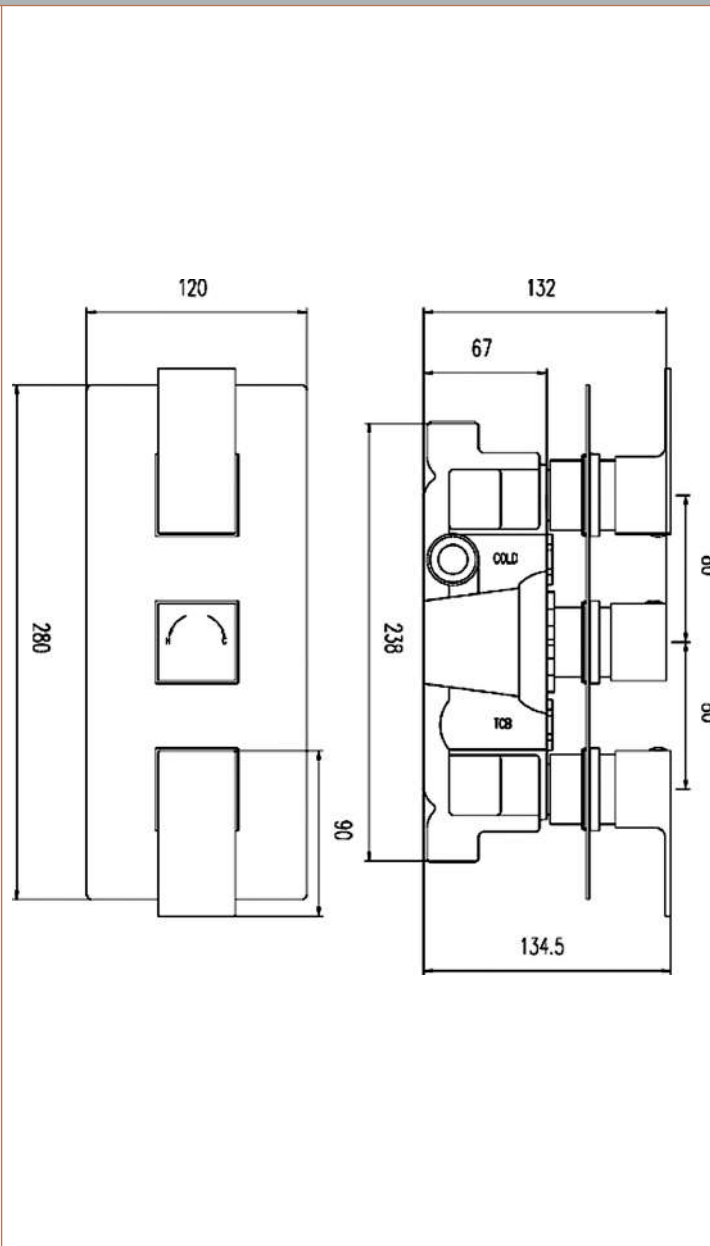

Sales Code: ART3212

Description: Art Triple Valve W/Diverter

### Product Dimensions

Length (mm):	
Width (mm):	120
Height (mm):	300
Depth (mm):	135
Nett Weight (kg):	3.69

### Packaging Dimensions

Length (mm):	250
Width (mm):	240
Height (mm):	130
Gross Weight (kg):	3.69

### Outer Box Dimensions (If Applicable)

Length (mm):	
Width (mm):	
Height (mm):	
Depth (mm):	
Gross Weight (kg):	
Barcode:	5055275834138