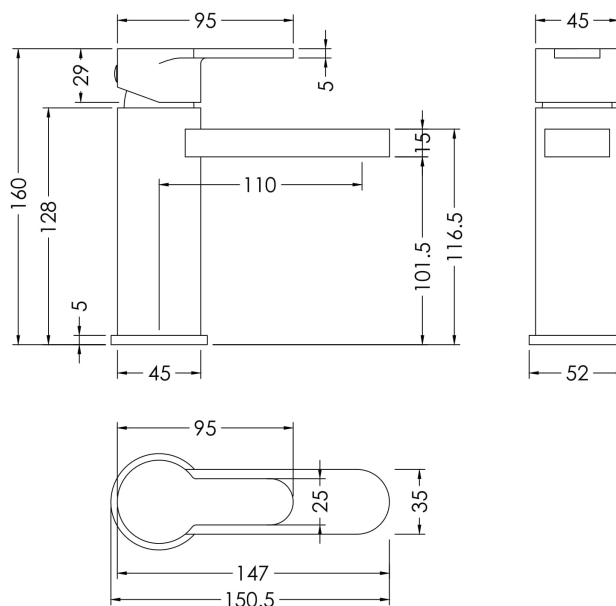

Sales Code: ARV305

Description: Arvan Mono Basin Mixer (P/B Waste)

Product Dimensions

Height (mm):	160
Width (mm):	52
Depth (mm):	147
Length (mm):	
Nett Weight (kg):	1.75

Packaging Dimensions

Height (mm):	95
Width (mm):	225
Depth (mm):	275
Gross Weight (kg):	1.75

Packaging Data

Box Colour:	White Cardboard Box
Box Qty:	1
Label Size:	100 x 50
Label Colour:	White Label
Label Qty:	1

Outer Box Dimensions (If Applicable)

Height (mm):	500
Width (mm):	500
Depth (mm):	300
Length (mm):	

Gross Weight (kg):	
Barcode:	5056211898474

Product Details

Country of Origin:	China
Fitting Instruction:	No
Product Material:	Brass
Control Type:	Manual
Waste Included:	Waste Included
Waste Type:	Push Button
WRAS Approval: Yes	Approval No: W0747635
Valve/Cartridge Type:	Single Lever Cartridge
Colour/Finish:	Chrome
Mount Type:	Deck
Operating Pressure (bar):	0.2

Flow Rates: (Litres Per Min)	0.1 bar: 2.8	0.5 bar: 8	1 bar: 11.6	2 bar: 16.7	3 bar: 20.7
Pipe Size:	1/2"				
Pipe Centres:	N/A				