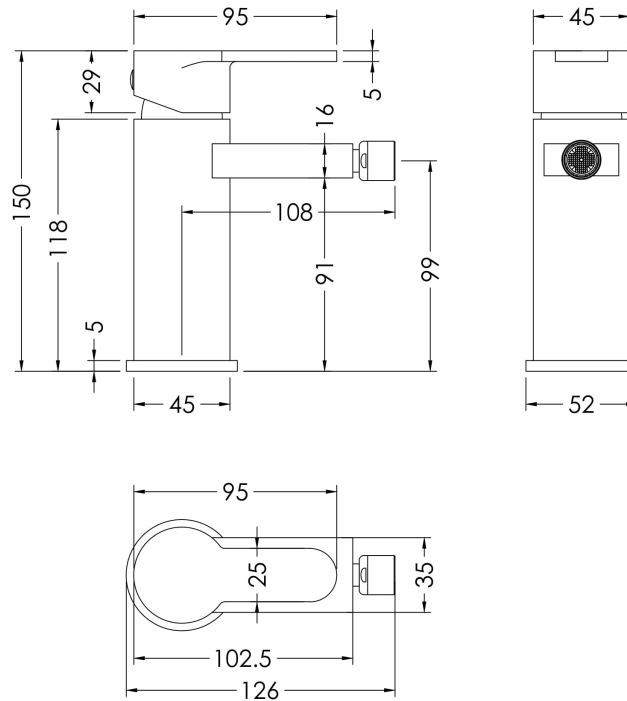

Sales Code: ARV306

Description: Arvan Mono Bidet Mixer (P/Up Waste)

Product Dimensions

Height (mm):	150
Width (mm):	52
Depth (mm):	130
Length (mm):	
Nett Weight (kg):	1.42

Packaging Dimensions

Height (mm):	95
Width (mm):	245
Depth (mm):	275
Gross Weight (kg):	1.42

Packaging Data

Box Colour:	White Cardboard Box
Box Qty:	1
Label Size:	100 x 50
Label Colour:	White Label
Label Qty:	1

Outer Box Dimensions (If Applicable)

Height (mm):	500
Width (mm):	540
Depth (mm):	300
Length (mm):	

Gross Weight (kg):	
Barcode:	5056211898504

Product Details

Country of Origin:	China
Fitting Instruction:	Yes
Product Material:	Brass
Control Type:	Manual
Waste Included:	Waste Included
Waste Type:	Pop-Up
WRAS Approval: No	Approval No: N/A
Valve/Cartridge Type:	Single Lever Cartridge
Colour/Finish:	Chrome
Mount Type:	Deck
Operating Pressure (bar):	0.5

Flow Rates: (Litres Per Min)	0.1 bar: 1.7	0.5 bar: 4.3	1 bar: 6.2	2 bar: 9	3 bar: 11.1
Pipe Size:	1/2"				
Pipe Centres:	N/A				