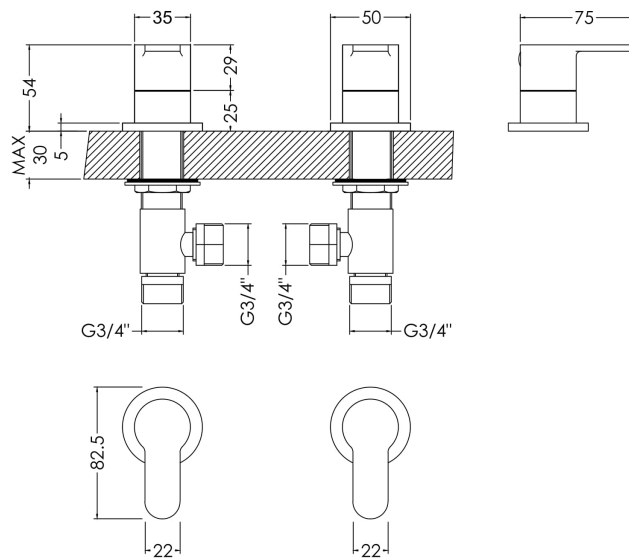

Sales Code: ARV308

Description: Arvan 3/4" Side Valves

Product Dimensions

Height (mm):	54
Width (mm):	35
Depth (mm):	75
Length (mm):	
Nett Weight (kg):	1.28

Packaging Dimensions

Height (mm):	95
Width (mm):	175
Depth (mm):	230
Gross Weight (kg):	1.28

Packaging Data

Box Colour:	White Cardboard Box
Box Qty:	1
Label Size:	100 x 50
Label Colour:	White Label
Label Qty:	1

Outer Box Dimensions (If Applicable)

Height (mm):	500
Width (mm):	380
Depth (mm):	250
Length (mm):	

Gross Weight (kg):	
Barcode:	5056211898641

Product Details

Country of Origin:	China
Fitting Instruction:	Yes
Product Material:	Brass
Control Type:	Manual
Waste Included:	Waste Not Included
Waste Type:	Not Applicable
WRAS Approval: No	Approval No: N/A
Valve/Cartridge Type:	1/4 Turn Ceramic Disc
Colour/Finish:	Chrome
Mount Type:	Deck
Operating Pressure (bar):	0.5

Flow Rates: (Litres Per Min)	0.1 bar: 8.1	0.5 bar: 18.3	1 bar: 26	2 bar: 36.9	3 bar: 45.4
Pipe Size:	3/4"				
Pipe Centres:	N/A				