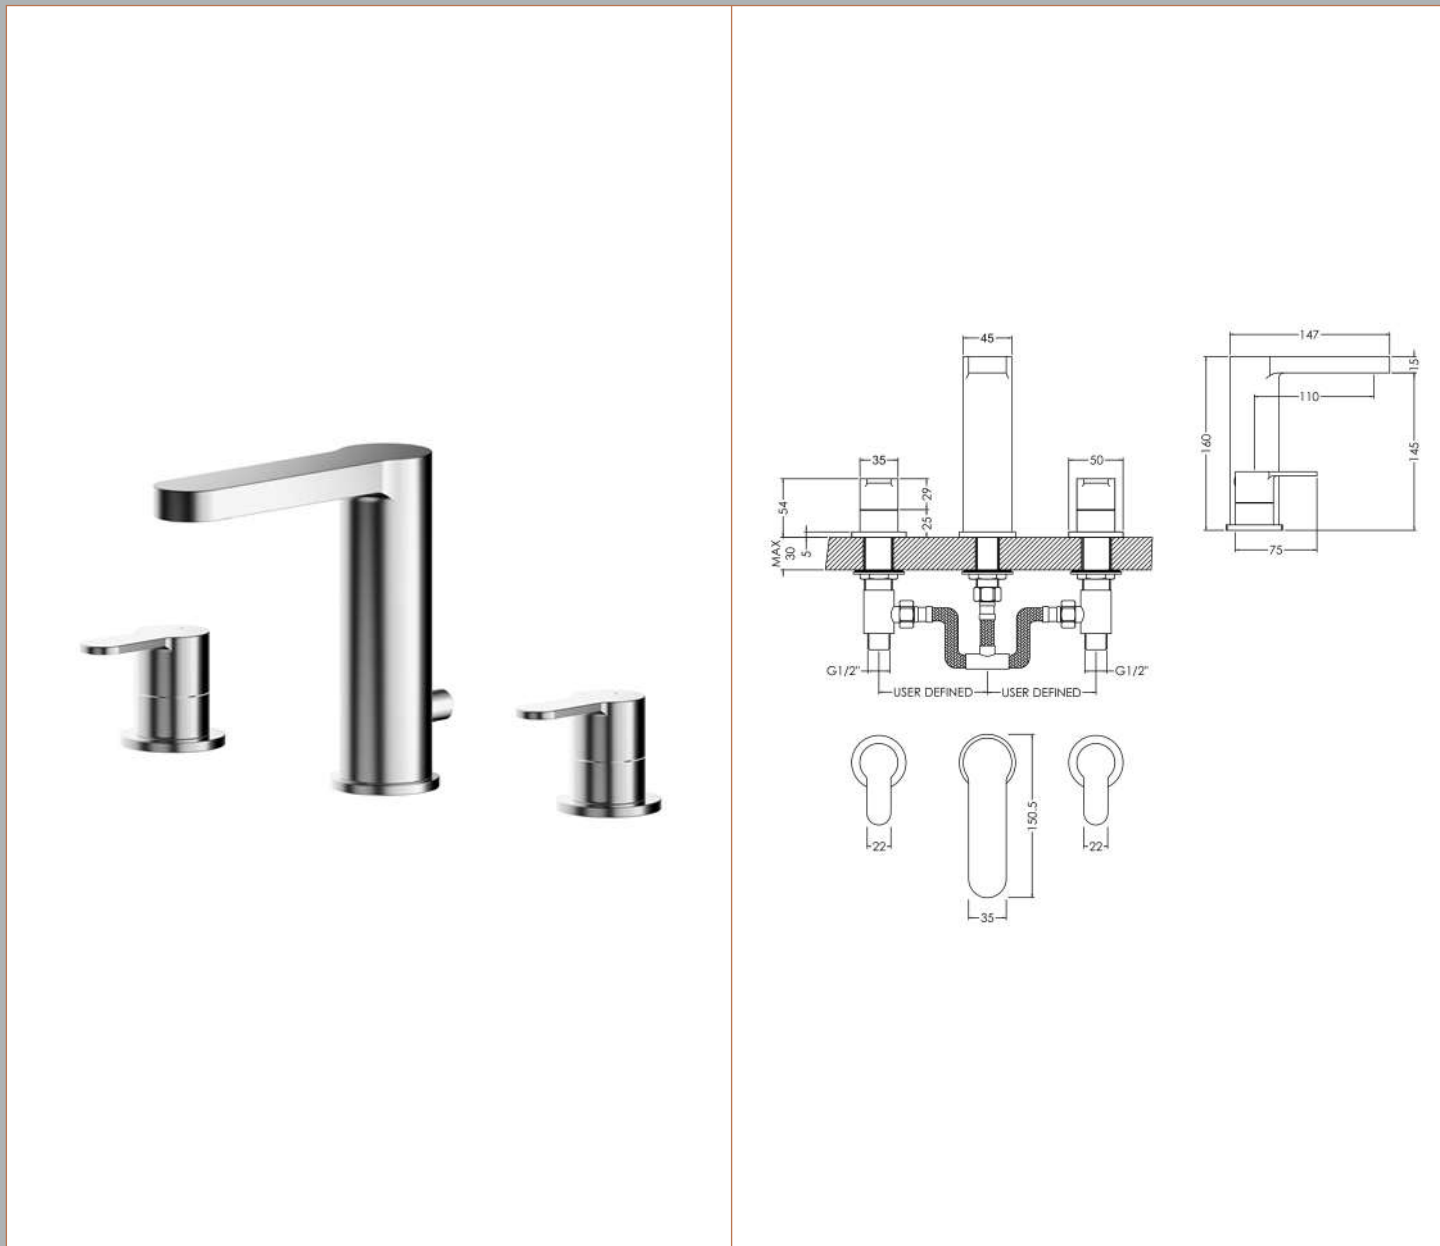

Sales Code: ARV337

Description: Arvan D/M 3Th Basin Mixer P/Up Waste

### Product Dimensions

Height (mm):	160
Width (mm):	250
Depth (mm):	147
Length (mm):	
Nett Weight (kg):	1.95

### Outer Box Dimensions (If Applicable)

Height (mm):	510
Width (mm):	335
Depth (mm):	290
Length (mm):	

Gross Weight (kg):	
Barcode:	5056211898559

### Product Details

Country of Origin:	China
Fitting Instruction:	Yes
Product Material:	Brass
Control Type:	Manual
Waste Included:	Waste Included
Waste Type:	Pop-Up
WRAS Approval: No	Approval No: N/A
Valve/Cartridge Type:	1/4 Turn Ceramic Disc
Colour/Finish:	Chrome
Mount Type:	Deck
Operating Pressure (bar):	0.2