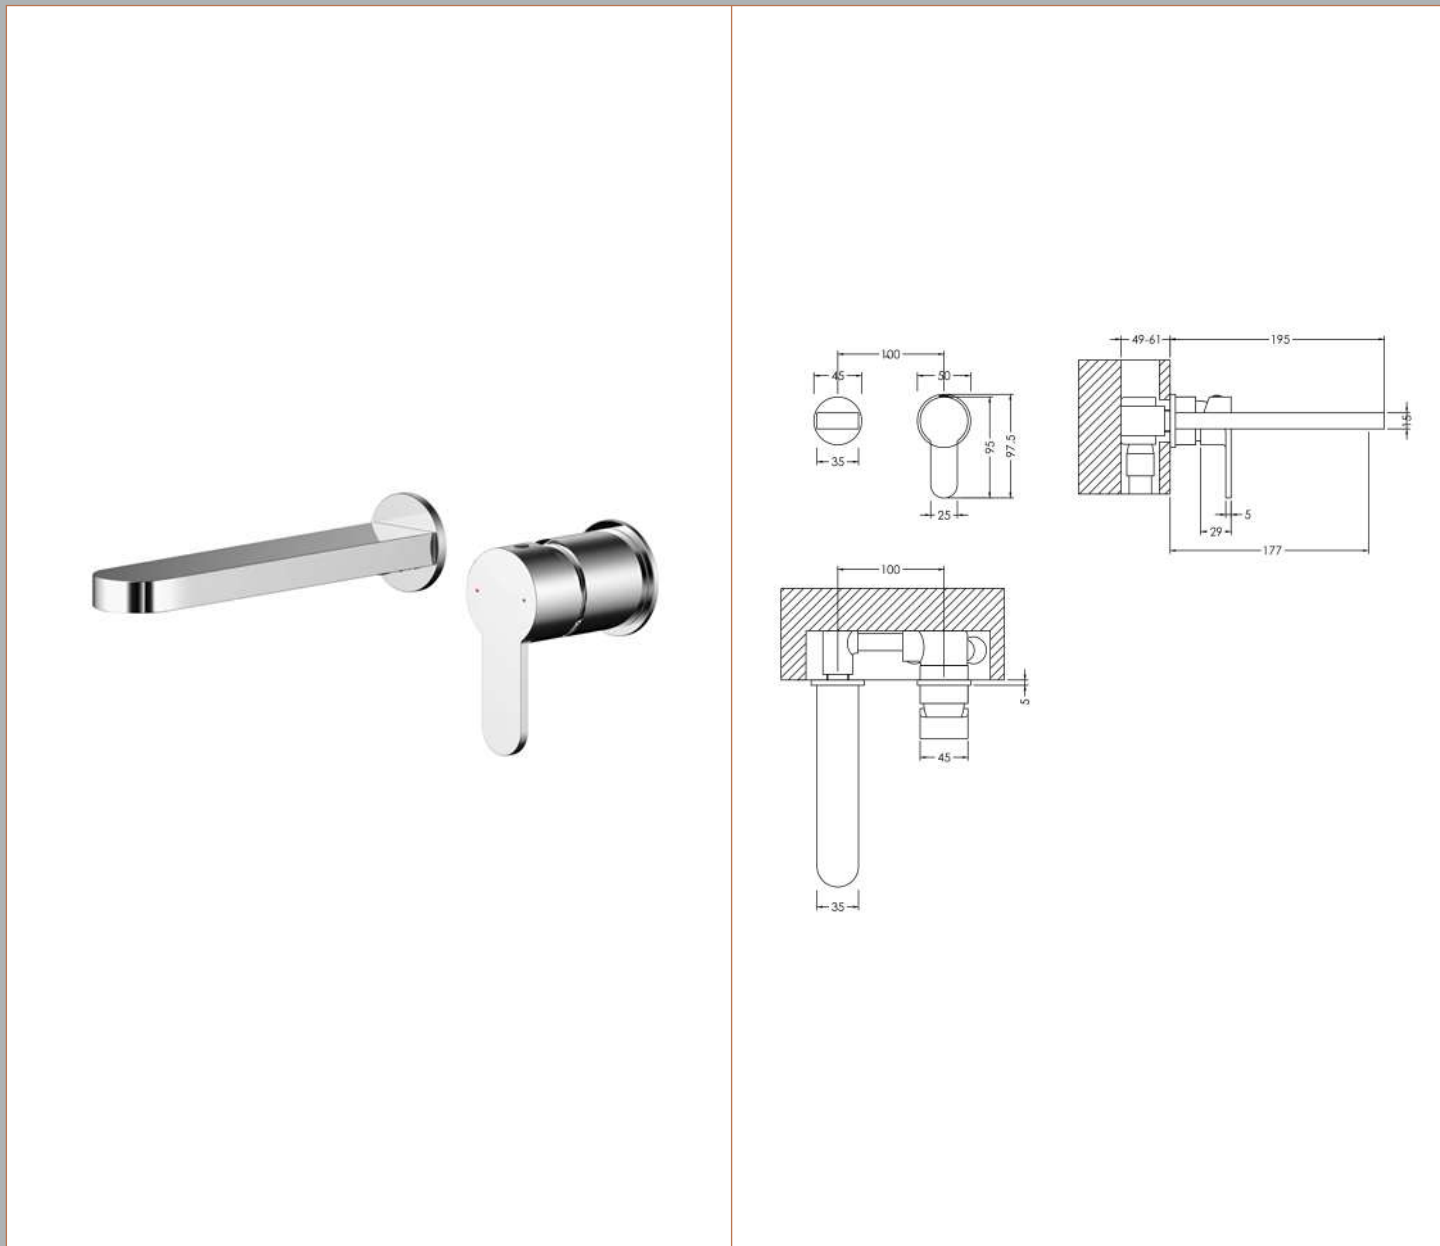

### Product Dimensions

Height (mm):	95
Width (mm):	147
Depth (mm):	195
Length (mm):	
Nett Weight (kg):	1.62

### Packaging Dimensions

Height (mm):	115
Width (mm):	205
Depth (mm):	250
Gross Weight (kg):	1.62

### Outer Box Dimensions (If Applicable)

Height (mm):	600
Width (mm):	435
Depth (mm):	265
Length (mm):	
Gross Weight (kg):	
Barcode:	5056211898511

### Product Details

Country of Origin:	China
Fitting Instruction:	Yes
Product Material:	Brass
Control Type:	Manual
Waste Included:	Waste Not Included
Waste Type:	Not Applicable
WRAS Approval: No	Approval No: N/A
Valve/Cartridge Type:	Single Lever Cartridge
Colour/Finish:	Chrome
Mount Type:	Wall
Operating Pressure (bar):	0.2
Flow Rates: (Litres Per Min)	0.1 bar: 2.3 0.5 bar: 6.3 1 bar: 9.2 2 bar: 13.1 3 bar: 16.1
Pipe Size:	1/2"
Pipe Centres:	100