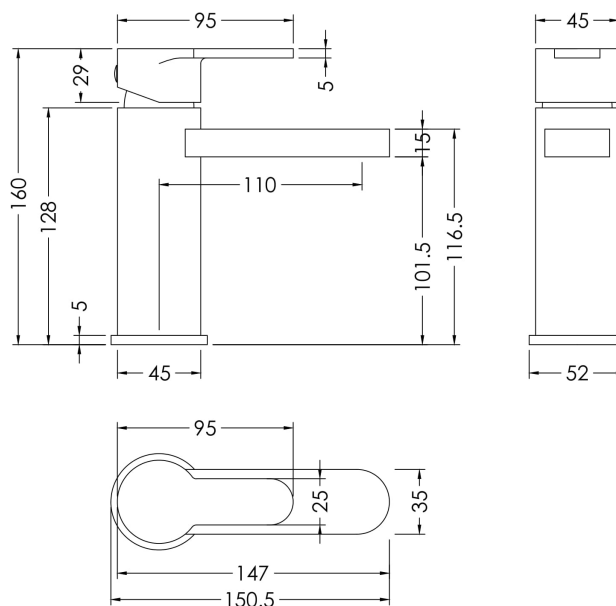

Sales Code: ARV405

Description: Arvan Mono Basin Mixer (P/B Waste)

Product Dimensions

Height (mm):	160
Width (mm):	52
Depth (mm):	147
Length (mm):	
Nett Weight (kg):	1.75

Packaging Dimensions

Height (mm):	95
Width (mm):	225
Depth (mm):	275
Gross Weight (kg):	1.75

Packaging Data

Box Colour:	White Cardboard Box
Box Qty:	1
Label Size:	100 x 50
Label Colour:	White Label
Label Qty:	1

Outer Box Dimensions (If Applicable)

Height (mm):	500
Width (mm):	500
Depth (mm):	300
Length (mm):	
Gross Weight (kg):	
Barcode:	5056211897675

Product Details

Country of Origin:	China
Fitting Instruction:	Yes
Product Material:	Brass
Control Type:	Manual
Waste Included:	Waste Included
Waste Type:	Push Button
WRAS Approval: No	Approval No: N/A
Valve/Cartridge Type:	Single Lever Cartridge
Colour/Finish:	Matt Black
Mount Type:	Deck
Operating Pressure (bar):	0.2

Flow Rates: (Litres Per Min)	0.1 bar: 2.8	0.5 bar: 8	1 bar: 11.6	2 bar: 16.7	3 bar: 20.7
Pipe Size:	1/2"				
Pipe Centres:	N/A				