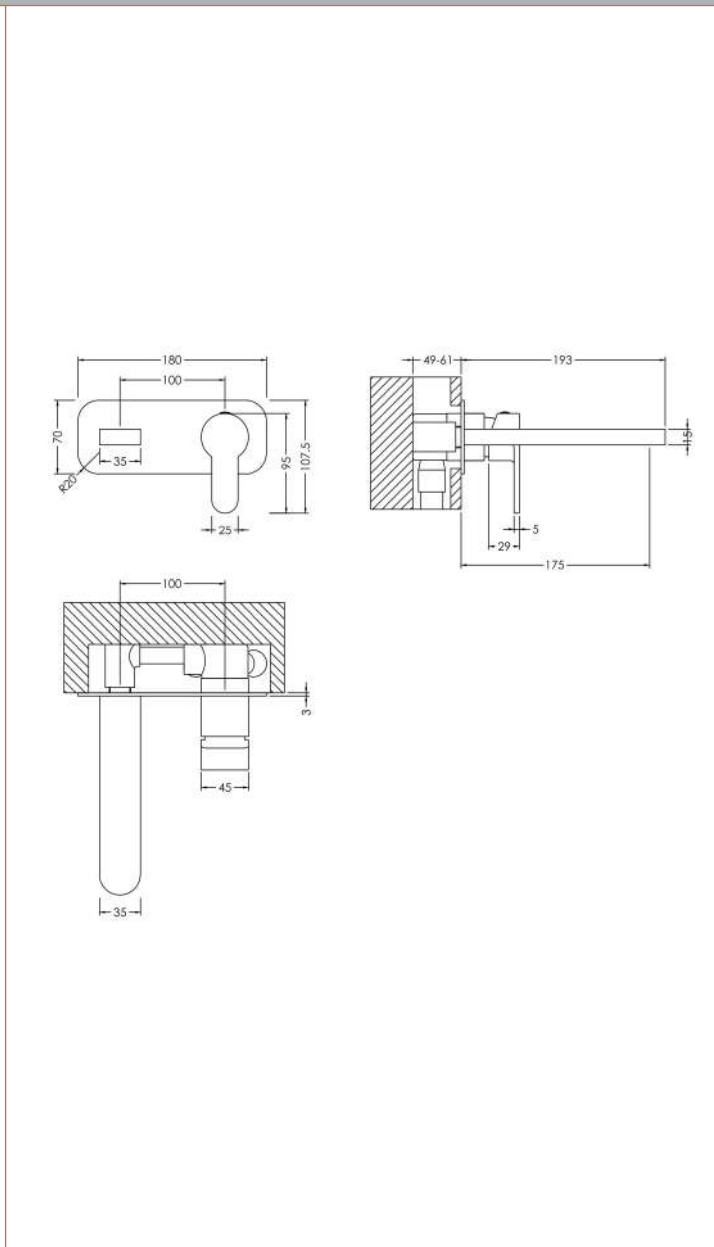

Sales Code: ARV428

Description: Arvan W/M 2Th Basin Mixer With Plate

Product Dimensions	
Height (mm):	108
Width (mm):	180
Depth (mm):	193
Length (mm):	
Nett Weight (kg):	1.81
Packaging Dimensions	
Height (mm):	115
Width (mm):	205
Depth (mm):	250
Gross Weight (kg):	1.81
Packaging Data	
Box Colour:	White Cardboard Box
Box Qty:	0
Label Size:	0 x 0
Label Colour:	White Label
Label Qty:	0
Outer Box Dimensions (If Applicable)	
Height (mm):	600
Width (mm):	435
Depth (mm):	265
Length (mm):	
Gross Weight (kg):	
Barcode:	5056211897699
Product Details	
Country of Origin:	China
Fitting Instruction:	Yes
Product Material:	Brass
Control Type:	Manual
Waste Included:	Waste Not Included
Waste Type:	Not Applicable
WRAS Approval: Yes	Approval No: 2206032
Valve/Cartridge Type:	Single Lever Cartridge
Colour/Finish:	Matt Black
Mount Type:	Wall
Operating Pressure (bar):	0.2
Flow Rates: (Litres Per Min)	0.1 bar: 2.3 0.5 bar: 6.3 1 bar: 9.2 2 bar: 13.1 3 bar: 16.1
Pipe Size:	1/2"
Pipe Centres:	100