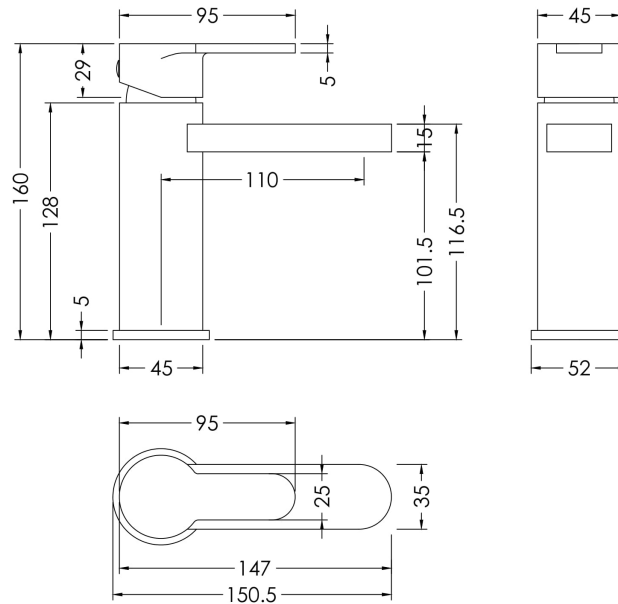

Sales Code: ARV805

Description: Arvan Mono Basin Mixer (P/B Waste)

Product Dimensions

Height (mm):	160
Width (mm):	52
Depth (mm):	147
Length (mm):	
Nett Weight (kg):	1.75

Packaging Dimensions

Height (mm):	95
Width (mm):	225
Depth (mm):	275
Gross Weight (kg):	1.75

Packaging Data

Box Colour:	White Cardboard Box
Box Qty:	1
Label Size:	100 x 50
Label Colour:	White Label
Label Qty:	1

Outer Box Dimensions (If Applicable)

Height (mm):	500
Width (mm):	500
Depth (mm):	300
Length (mm):	

Gross Weight (kg):	
Barcode:	5056462601311

Product Details

Country of Origin:	China
Fitting Instruction:	No
Product Material:	Brass
Control Type:	Manual
Waste Included:	Waste Included
Waste Type:	Push Button
WRAS Approval:	No
Approval No:	N/A
Valve/Cartridge Type:	Single Lever Cartridge
Colour/Finish:	Brushed Brass
Mount Type:	Deck
Operating Pressure (bar):	0.2
Flow Rates: (Litres Per Min)	0.1 bar: 2.8 0.5 bar: 8 1 bar: 11.6 2 bar: 16.7 3 bar: 20.7
Pipe Size:	1/2"
Pipe Centres:	N/A