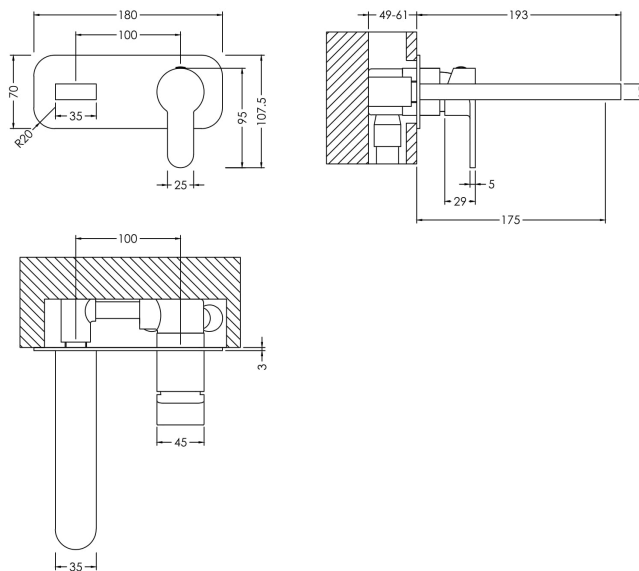

Sales Code: ARV828

Description: Arvan W/M 2Th Basin Mixer With Plate

Product Dimensions

Height (mm):	108
Width (mm):	180
Depth (mm):	193
Length (mm):	
Nett Weight (kg):	1.81

Packaging Dimensions

Height (mm):	115
Width (mm):	205
Depth (mm):	250
Gross Weight (kg):	1.81

Packaging Data

Box Colour:	White Cardboard Box
Box Qty:	1
Label Size:	100 x 50
Label Colour:	White Label
Label Qty:	1

Outer Box Dimensions (If Applicable)

Height (mm):	600
Width (mm):	435
Depth (mm):	265
Length (mm):	
Gross Weight (kg):	
Barcode:	5056462601335

Product Details

Country of Origin:	China
Fitting Instruction:	No
Product Material:	Brass
Control Type:	Manual
Waste Included:	Waste Not Included
Waste Type:	Not Applicable
WRAS Approval: No	Approval No: N/A
Valve/Cartridge Type:	Single Lever Cartridge
Colour/Finish:	Brushed Brass
Mount Type:	Wall
Operating Pressure (bar):	0.2
Flow Rates: (Litres Per Min)	0.1 bar: 2.3 0.5 bar: 6.3 1 bar: 9.2 2 bar: 13.1 3 bar: 16.1
Pipe Size:	1/2"
Pipe Centres:	100