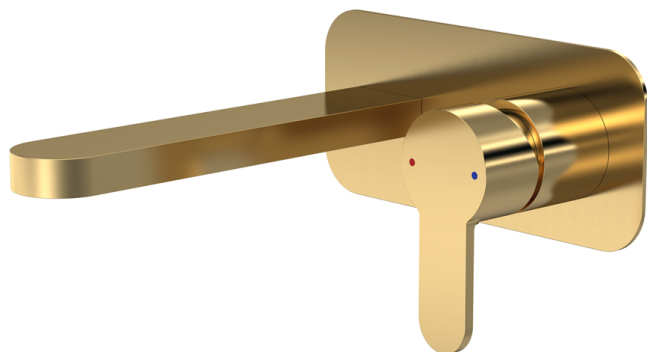

Sales Code: ARV828

Description: Arvan W/M 2Th Basin Mixer With Plate

Product Dimensions

Height (mm):	108
Width (mm):	180
Depth (mm):	193
Length (mm):	
Nett Weight (kg):	1.81

Packaging Dimensions

Height (mm):	115
Width (mm):	205
Depth (mm):	250
Gross Weight (kg):	1.81

Packaging Data

Box Colour:	White Cardboard Box
Box Qty:	1
Label Size:	100 x 50
Label Colour:	White Label
Label Qty:	1

Outer Box Dimensions (If Applicable)

Height (mm):	600
Width (mm):	435
Depth (mm):	265
Length (mm):	
Gross Weight (kg):	
Barcode:	5056462601335

Product Details

Country of Origin:	China
Fitting Instruction:	No
Product Material:	Brass
Control Type:	Manual
Waste Included:	Waste Not Included
Waste Type:	Not Applicable
WRAS Approval: No	Approval No: N/A
Valve/Cartridge Type:	Single Lever Cartridge
Colour/Finish:	Brushed Brass
Mount Type:	Wall
Operating Pressure (bar):	0.2
Flow Rates: (Litres Per Min)	0.1 bar: 2.3 0.5 bar: 6.3 1 bar: 9.2 2 bar: 13.1 3 bar: 16.1
Pipe Size:	1/2"
Pipe Centres:	100