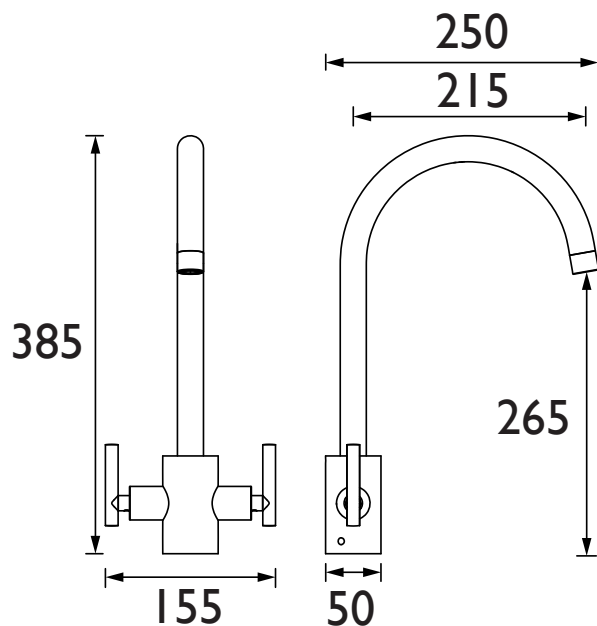

AR SNK EF C

ARTISAN Tap Range

Artisan Easyfit Mono
Sink Mixer Chrome

Specification

Product Type:	Kitchen Taps
Main Construction Material:	Brass
Mount Type:	Deck Mounted
Handle Type:	Lever Handles
Connection Inlet:	1/2" BSP Flexible Tails
Connection Outlet:	M24 Aerator
Number of Tap Holes:	1
Valve/Cartridge Type:	1/2" Ceramic Disc Valve
Plumbing System Requirements:	Suitable for all plumbing systems
Minimum Dynamic Pressure (bar):	0.3 bar
Maximum Dynamic Pressure (bar):	5.0 bar
Maximum Hot Water Temperature °C:	65°C
Maximum Static Pressure (bar):	10 bar
Flow Type:	Single Flow
Isolation Included:	Yes

Features:

- Long life and easy to use 1/4 turn ceramic disc valves
- Metal fixing nut for added durability
- Easyfit base included
- Flexible tails included

Product Certifications:

WRAS Cert. Number: 2204904
WRAS Expiry Date: 30/04/2027

For more products, visit our website:
<http://www.bristan.com>

Dimensions (measurements in mm)

Flow Rates (l/min)

System Pressure (bar)	0.3	0.5	1	2	3	5
AR SNK EF C (mixed)	9.3	10.6	16.2	23.5	29.3	38.4

TECHNICAL DATA SHEET