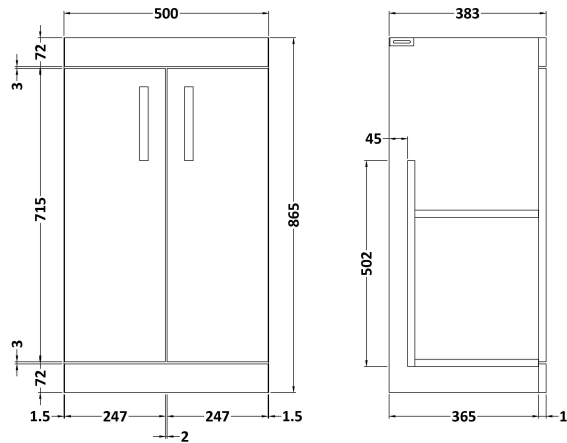

Sales Code: ATH003A

Description: 500 Fs 2-Door Vanity & Basin 1

Packaging Details

Barcode: 5055275899229

Sales Code: MOC602

Description: 500 Floor Standing 2-Door Basin Unit

Product Dimensions

Height (mm):	865
Width (mm):	500
Depth (mm):	383
Nett Weight (kg):	18.5

Packaging Dimensions

Height (mm):	900
Width (mm):	530
Depth (mm):	410
Gross Weight (kg):	19

Packaging Data

Box Colour:	Brown Cardboard Box
Box Qty:	1
Label Size:	100 x 50
Label Colour:	White Label
Label Qty:	2

Outer Box Dimensions (If Applicable)

Height (mm):	
Width (mm):	
Depth (mm):	
Gross Weight (kg):	
Barcode:	5055275881316

Product Details

Country of Origin:	United Kingdom
Fitting Instruction:	No
CE Certification:	N/A
FSC Certified Materials:	Yes
Colour:	Natural Oak
Construction Method:	Cam & Wood Dowel
Construction Type:	Rigid
Cabinet Finish:	MFC Textured Woodgrain
Fascia Finish:	MFC Textured Woodgrain
Cabinet Thickness (mm):	18
Fascia Thickness (mm):	18
Drawer Included:	No
Drawer Type:	Not Applicable
No of Shelves:	1
Hinge Type:	95 Degree Clip-On Soft Close
Hinge Included:	Yes, Supplied
Adjustable Legs:	No, Not Required
Fixings Included:	Yes
Handle Style:	Contemporary
Waste Shroud:	No
Handle Included:	Yes, Supplied
Handle Type:	D-Shape

Sales Code: NVM012

Description: 500 Mid-Edged Basin 1 Th

Product Dimensions

Height (mm):	180
Width (mm):	510
Depth (mm):	390
Nett Weight (kg):	10.54

Packaging Dimensions

Height (mm):	210
Width (mm):	410
Depth (mm):	530
Gross Weight (kg):	10.54