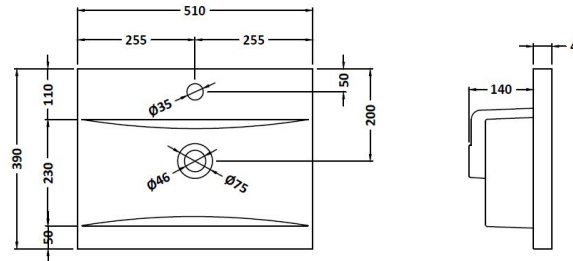

Packaging Dimensions

Height (mm):	900
Width (mm):	530
Depth (mm):	410
Gross Weight (kg):	19

Packaging Data

Box Colour:	Brown Cardboard Box
Box Qty:	1
Label Size:	100 x 50
Label Colour:	White Label
Label Qty:	2

Outer Box Dimensions (If Applicable)

Height (mm):	
Width (mm):	
Depth (mm):	
Gross Weight (kg):	
Barcode:	5055275881316

Product Details

Country of Origin:	United Kingdom
Fitting Instruction:	No
CE Certification:	N/A
FSC Certified Materials:	Yes
Colour:	Natural Oak
Construction Method:	Cam & Wood Dowel
Construction Type:	Rigid
Cabinet Finish:	MFC Textured Woodgrain
Fascia Finish:	MFC Textured Woodgrain
Cabinet Thickness (mm):	18
Fascia Thickness (mm):	18
Drawer Included:	No
Drawer Type:	Not Applicable
No of Shelves:	1
Hinge Type:	95 Degree Clip-On Soft Close
Hinge Included:	Yes, Supplied
Adjustable Legs:	No, Not Required
Fixings Included:	Yes
Handle Style:	Contemporary
Waste Shroud:	No
Handle Included:	Yes, Supplied
Handle Type:	D-Shape

Sales Code: NVM012

Description: 500 Mid-Edged Basin 1 Th

Product Dimensions

Height (mm):	180
Width (mm):	510
Depth (mm):	390
Nett Weight (kg):	10.54

Packaging Dimensions

Height (mm):	210
Width (mm):	410
Depth (mm):	530
Gross Weight (kg):	10.54

Packaging Data

Box Colour:	Brown Cardboard Box - Printed
Box Qty:	1
Label Size:	100 x 50
Label Colour:	White Label
Label Qty:	2

Outer Box Dimensions (If Applicable)

Height (mm):	
Width (mm):	
Depth (mm):	
Gross Weight (kg):	
Barcode:	5055369043446