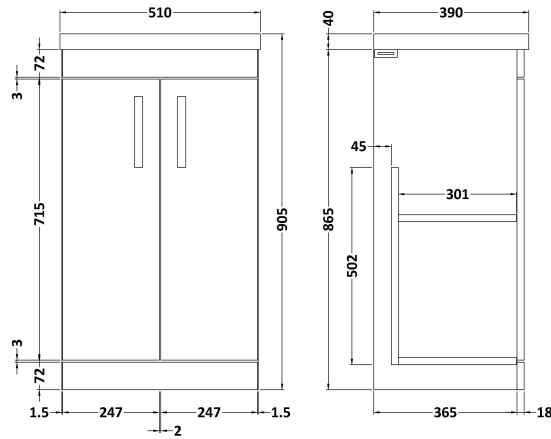

Sales Code: ATH003A

Description: 500 Fs 2-Door Vanity & Basin 1

Packaging Details

Barcode: 5055275899229

Sales Code: MOC602

Description: 500 Floor Standing 2-Door Basin Unit

Product Dimensions

Height (mm):	865
Width (mm):	500
Depth (mm):	383
Nett Weight (kg):	18.5

Packaging Dimensions

Height (mm):	900
Width (mm):	530
Depth (mm):	410
Gross Weight (kg):	19

Packaging Data

Box Colour:	Brown Cardboard Box
Box Qty:	1
Label Size:	100 x 50
Label Colour:	White Label
Label Qty:	2

Outer Box Dimensions (If Applicable)

Height (mm):	
Width (mm):	
Depth (mm):	
Gross Weight (kg):	
Barcode:	5055275881316

Product Details

Country of Origin:	United Kingdom
Fitting Instruction:	No
CE Certification:	N/A
FSC Certified Materials:	Yes
Colour:	Natural Oak
Construction Method:	Cam & Wood Dowel
Construction Type:	Rigid
Cabinet Finish:	MFC Textured Woodgrain
Fascia Finish:	MFC Textured Woodgrain
Cabinet Thickness (mm):	18
Fascia Thickness (mm):	18
Drawer Included:	No
Drawer Type:	Not Applicable
No of Shelves:	1
Hinge Type:	95 Degree Clip-On Soft Close
Hinge Included:	Yes, Supplied
Adjustable Legs:	No, Not Required
Fixings Included:	Yes
Handle Style:	Contemporary
Waste Shroud:	No
Handle Included:	Yes, Supplied
Handle Type:	D-Shape

Sales Code: NVM012

Description: 500 Mid-Edged Basin 1 Th

Product Dimensions

Height (mm):	180
Width (mm):	510
Depth (mm):	390
Nett Weight (kg):	10.54

Packaging Dimensions

Height (mm):	210
Width (mm):	410
Depth (mm):	530
Gross Weight (kg):	10.54