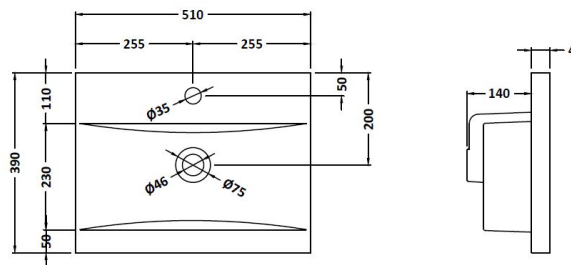

### Product Dimensions

Height (mm):	865
Width (mm):	500
Depth (mm):	383
Nett Weight (kg):	18.5

### Packaging Dimensions

Height (mm):	900
Width (mm):	530
Depth (mm):	410
Gross Weight (kg):	19

### Outer Box Dimensions (If Applicable)

Height (mm):	
Width (mm):	
Depth (mm):	
Gross Weight (kg):	
Barcode:	5055275825372

### Product Dimensions

Height (mm):	180
Width (mm):	510
Depth (mm):	390
Nett Weight (kg):	10.54