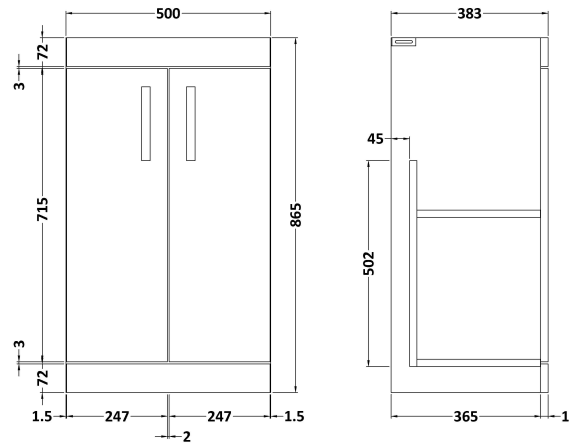

### Product Dimensions

Height (mm):	865
Width (mm):	500
Depth (mm):	383
Nett Weight (kg):	18.5

### Packaging Dimensions

Height (mm):	900
Width (mm):	530
Depth (mm):	410
Gross Weight (kg):	19

### Product Dimensions

Height (mm):	180
Width (mm):	510
Depth (mm):	390
Nett Weight (kg):	10.54

### Packaging Dimensions

Height (mm):	210
Width (mm):	410
Depth (mm):	530
Gross Weight (kg):	10.54