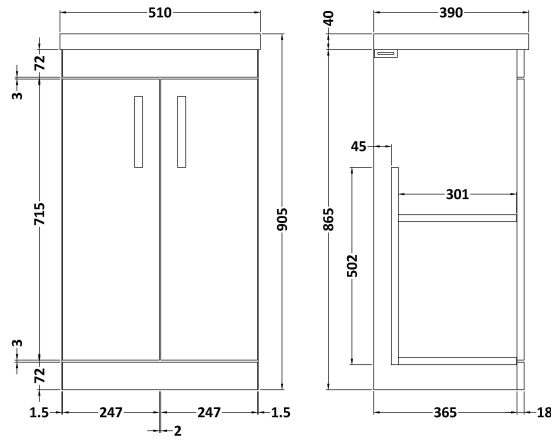

Sales Code: ATH004A

Description: 500 Fs 2-Door Vanity & Basin 1

Packaging Details

Barcode: 5055275899236