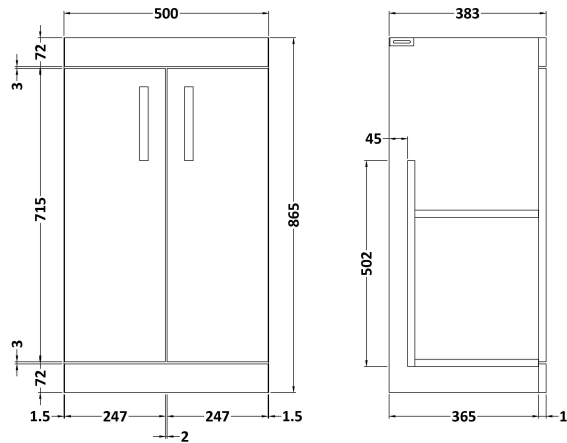

Sales Code: ATH004W

Description: 500 Fs 2-Door Vanity & Worktop

Packaging Details

Barcode: 5056211801337

Sales Code: MOD502

Description: 500 2-Door F/S Unit

Product Dimensions

Height (mm):	865
Width (mm):	500
Depth (mm):	383
Nett Weight (kg):	18.5

Packaging Dimensions

Height (mm):	900
Width (mm):	530
Depth (mm):	410
Gross Weight (kg):	19

Packaging Data

Box Colour:	Brown Cardboard Box
Box Qty:	1
Label Size:	100 x 50
Label Colour:	White Label
Label Qty:	2

Outer Box Dimensions (If Applicable)

Height (mm):	
Width (mm):	
Depth (mm):	
Gross Weight (kg):	
Barcode:	5055275825372

Product Details

Country of Origin:	United Kingdom
Fitting Instruction:	No
CE Certification:	N/A
FSC Certified Materials:	Yes
Colour:	Brown Grey Avola
Construction Method:	Cam & Wood Dowel
Construction Type:	Rigid
Cabinet Finish:	MFC Textured Woodgrain
Fascia Finish:	MFC Textured Woodgrain
Cabinet Thickness (mm):	18
Fascia Thickness (mm):	18
Drawer Included:	No
Drawer Type:	Not Applicable
No of Shelves:	1
Hinge Type:	95 Degree Clip-On Soft Close
Hinge Included:	Yes, Supplied
Adjustable Legs:	No, Not Required
Fixings Included:	Yes
Handle Style:	Contemporary
Waste Shroud:	No
Handle Included:	Yes, Supplied
Handle Type:	D-Shape

Sales Code: MWD550

Description: 500 Worktop (505X390x18mm)

Product Dimensions

Height (mm):	18
Width (mm):	505
Depth (mm):	390
Nett Weight (kg):	2

Packaging Dimensions

Height (mm):	25
Width (mm):	525
Depth (mm):	410
Gross Weight (kg):	2.5