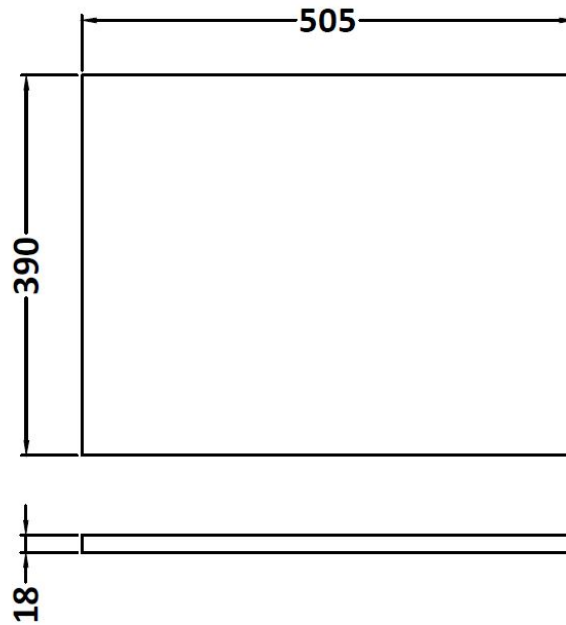

Packaging Dimensions

Height (mm):	900
Width (mm):	530
Depth (mm):	410
Gross Weight (kg):	19

Packaging Data

Box Colour:	Brown Cardboard Box
Box Qty:	1
Label Size:	100 x 50
Label Colour:	White Label
Label Qty:	2

Outer Box Dimensions (If Applicable)

Height (mm):	
Width (mm):	
Depth (mm):	
Gross Weight (kg):	
Barcode:	5055275825372

Product Details

Country of Origin:	United Kingdom
Fitting Instruction:	No
CE Certification:	N/A
FSC Certified Materials:	Yes
Colour:	Brown Grey Avola
Construction Method:	Cam & Wood Dowel
Construction Type:	Rigid
Cabinet Finish:	MFC Textured Woodgrain
Fascia Finish:	MFC Textured Woodgrain
Cabinet Thickness (mm):	18
Fascia Thickness (mm):	18
Drawer Included:	No
Drawer Type:	Not Applicable
No of Shelves:	1
Hinge Type:	95 Degree Clip-On Soft Close
Hinge Included:	Yes, Supplied
Adjustable Legs:	No, Not Required
Fixings Included:	Yes
Handle Style:	Contemporary
Waste Shroud:	No
Handle Included:	Yes, Supplied
Handle Type:	D-Shape

Sales Code: MWD550

Description: 500 Worktop (505X390x18mm)

Product Dimensions

Height (mm):	18
Width (mm):	505
Depth (mm):	390
Nett Weight (kg):	2

Packaging Dimensions

Height (mm):	25
Width (mm):	525
Depth (mm):	410
Gross Weight (kg):	2.5

Packaging Data

Box Colour:	Brown Cardboard Box
Box Qty:	1
Label Size:	50 x 100
Label Colour:	White Label
Label Qty:	2

Outer Box Dimensions (If Applicable)

Height (mm):	
Width (mm):	
Depth (mm):	
Gross Weight (kg):	
Barcode:	5055275826270