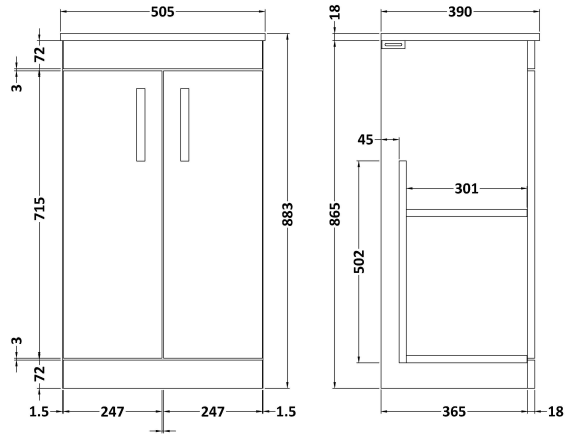

Sales Code: ATH004W

Description: 500 Fs 2-Door Vanity & Worktop

Packaging Details

Barcode: 5056211801337

Sales Code: MOD502

Description: 500 2-Door F/S Unit

Product Dimensions

Height (mm):	865
Width (mm):	500
Depth (mm):	383
Nett Weight (kg):	18.5

Packaging Dimensions

Height (mm):	900
Width (mm):	530
Depth (mm):	410
Gross Weight (kg):	19

Packaging Data

Box Colour:	Brown Cardboard Box
Box Qty:	1
Label Size:	100 x 50
Label Colour:	White Label
Label Qty:	2

Outer Box Dimensions (If Applicable)

Height (mm):	
Width (mm):	
Depth (mm):	
Gross Weight (kg):	
Barcode:	5055275825372

Product Details

Country of Origin:	United Kingdom
Fitting Instruction:	No
CE Certification:	N/A
FSC Certified Materials:	Yes
Colour:	Brown Grey Avola
Construction Method:	Cam & Wood Dowel
Construction Type:	Rigid
Cabinet Finish:	MFC Textured Woodgrain
Fascia Finish:	MFC Textured Woodgrain
Cabinet Thickness (mm):	18
Fascia Thickness (mm):	18
Drawer Included:	No
Drawer Type:	Not Applicable
No of Shelves:	1
Hinge Type:	95 Degree Clip-On Soft Close
Hinge Included:	Yes, Supplied
Adjustable Legs:	No, Not Required
Fixings Included:	Yes
Handle Style:	Contemporary
Waste Shroud:	No
Handle Included:	Yes, Supplied
Handle Type:	D-Shape

Sales Code: MWD550

Description: 500 Worktop (505X390x18mm)

Product Dimensions

Height (mm):	18
Width (mm):	505
Depth (mm):	390
Nett Weight (kg):	2

Packaging Dimensions

Height (mm):	25
Width (mm):	525
Depth (mm):	410
Gross Weight (kg):	2.5