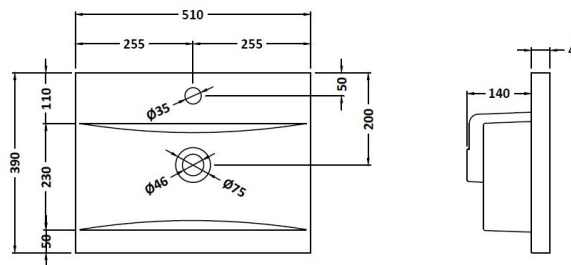

Packaging Dimensions

Height (mm):	900
Width (mm):	530
Depth (mm):	410
Gross Weight (kg):	19

Packaging Data

Box Colour:	Brown Cardboard Box
Box Qty:	1
Label Size:	100 x 50
Label Colour:	White Label
Label Qty:	2

Outer Box Dimensions (If Applicable)

Height (mm):	
Width (mm):	
Depth (mm):	
Gross Weight (kg):	
Barcode:	5055275825389

Product Details

Country of Origin:	United Kingdom
Fitting Instruction:	No
CE Certification:	N/A
FSC Certified Materials:	Yes
Colour:	Hacienda Black
Construction Method:	Cam & Wood Dowel
Construction Type:	Rigid
Cabinet Finish:	MFC Textured Woodgrain
Fascia Finish:	MFC Textured Woodgrain
Cabinet Thickness (mm):	18
Fascia Thickness (mm):	18
Drawer Included:	No
Drawer Type:	Not Applicable
No of Shelves:	1
Hinge Type:	95 Degree Clip-On Soft Close
Hinge Included:	Yes, Supplied
Adjustable Legs:	No, Not Required
Fixings Included:	Yes
Handle Style:	Contemporary
Waste Shroud:	No
Handle Included:	Yes, Supplied
Handle Type:	D-Shape

Sales Code: NVM012

Description: 500 Mid-Edged Basin 1 Th

Product Dimensions

Height (mm):	180
Width (mm):	510
Depth (mm):	390
Nett Weight (kg):	10.54

Packaging Dimensions

Height (mm):	210
Width (mm):	410
Depth (mm):	530
Gross Weight (kg):	10.54

Packaging Data

Box Colour:	Brown Cardboard Box - Printed
Box Qty:	1
Label Size:	100 x 50
Label Colour:	White Label
Label Qty:	2

Outer Box Dimensions (If Applicable)

Height (mm):	
Width (mm):	
Depth (mm):	
Gross Weight (kg):	
Barcode:	5055369043446