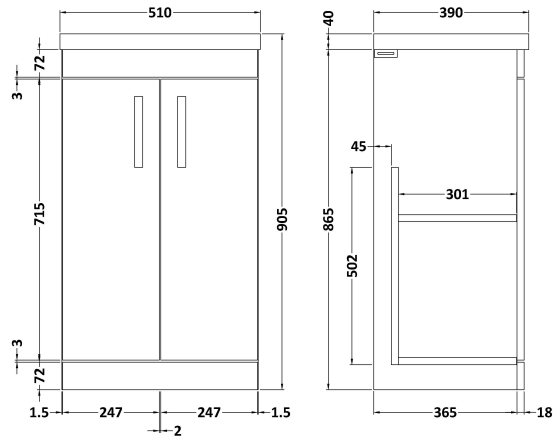

Sales Code: ATH005A

Description: 500 Fs 2-Door Vanity & Basin 1

Packaging Details

Barcode: 5055275899243

Sales Code: MOD602

Description: 500 2-Door F/S Unit

Product Dimensions

Height (mm):	865
Width (mm):	500
Depth (mm):	383
Nett Weight (kg):	18.5

Packaging Dimensions

Height (mm):	900
Width (mm):	530
Depth (mm):	410
Gross Weight (kg):	19

Packaging Data

Box Colour:	Brown Cardboard Box
Box Qty:	1
Label Size:	100 x 50
Label Colour:	White Label
Label Qty:	2

Outer Box Dimensions (If Applicable)

Height (mm):	
Width (mm):	
Depth (mm):	
Gross Weight (kg):	
Barcode:	5055275825389

Product Details

Country of Origin:	United Kingdom
Fitting Instruction:	No
CE Certification:	N/A
FSC Certified Materials:	Yes
Colour:	Hacienda Black
Construction Method:	Cam & Wood Dowel
Construction Type:	Rigid
Cabinet Finish:	MFC Textured Woodgrain
Fascia Finish:	MFC Textured Woodgrain
Cabinet Thickness (mm):	18
Fascia Thickness (mm):	18
Drawer Included:	No
Drawer Type:	Not Applicable
No of Shelves:	1
Hinge Type:	95 Degree Clip-On Soft Close
Hinge Included:	Yes, Supplied
Adjustable Legs:	No, Not Required
Fixings Included:	Yes
Handle Style:	Contemporary
Waste Shroud:	No
Handle Included:	Yes, Supplied
Handle Type:	D-Shape

Sales Code: NVM012

Description: 500 Mid-Edged Basin 1 Th

Product Dimensions

Height (mm):	180
Width (mm):	510
Depth (mm):	390
Nett Weight (kg):	10.54

Packaging Dimensions

Height (mm):	210
Width (mm):	410
Depth (mm):	530
Gross Weight (kg):	10.54