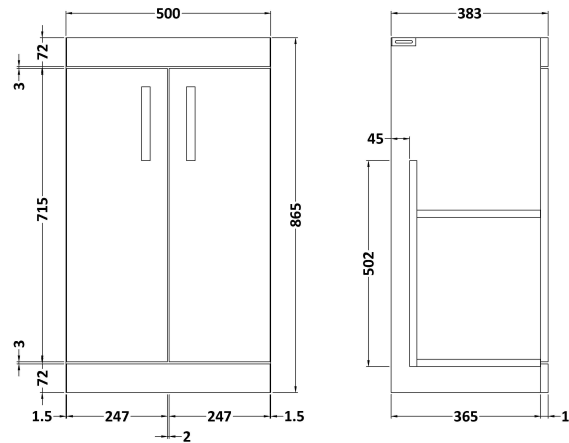

Sales Code: ATH005A

Description: 500 Fs 2-Door Vanity & Basin 1

Packaging Details

Barcode: 5055275899243

Sales Code: MOD602

Description: 500 2-Door F/S Unit

Product Dimensions

Height (mm):	865
Width (mm):	500
Depth (mm):	383
Nett Weight (kg):	18.5

Packaging Dimensions

Height (mm):	900
Width (mm):	530
Depth (mm):	410
Gross Weight (kg):	19

Packaging Data

Box Colour:	Brown Cardboard Box
Box Qty:	1
Label Size:	100 x 50
Label Colour:	White Label
Label Qty:	2

Outer Box Dimensions (If Applicable)

Height (mm):	
Width (mm):	
Depth (mm):	
Gross Weight (kg):	
Barcode:	5055275825389

Product Details

Country of Origin:	United Kingdom
Fitting Instruction:	No
CE Certification:	N/A
FSC Certified Materials:	Yes
Colour:	Hacienda Black
Construction Method:	Cam & Wood Dowel
Construction Type:	Rigid
Cabinet Finish:	MFC Textured Woodgrain
Fascia Finish:	MFC Textured Woodgrain
Cabinet Thickness (mm):	18
Fascia Thickness (mm):	18
Drawer Included:	No
Drawer Type:	Not Applicable
No of Shelves:	1
Hinge Type:	95 Degree Clip-On Soft Close
Hinge Included:	Yes, Supplied
Adjustable Legs:	No, Not Required
Fixings Included:	Yes
Handle Style:	Contemporary
Waste Shroud:	No
Handle Included:	Yes, Supplied
Handle Type:	D-Shape

Sales Code: NVM012

Description: 500 Mid-Edged Basin 1 Th

Product Dimensions

Height (mm):	180
Width (mm):	510
Depth (mm):	390
Nett Weight (kg):	10.54

Packaging Dimensions

Height (mm):	210
Width (mm):	410
Depth (mm):	530
Gross Weight (kg):	10.54