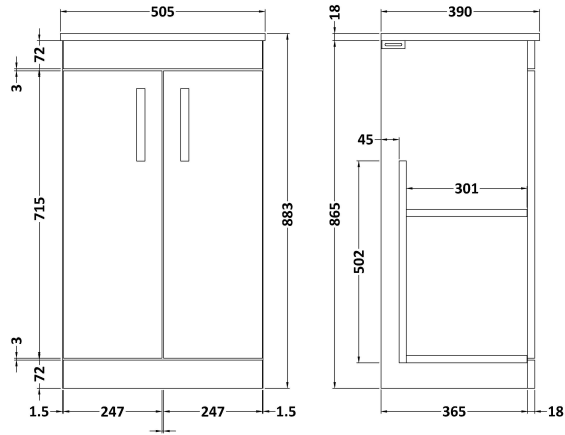

Sales Code: ATH005W

Description: 500 Fs 2-Door Vanity & Worktop

Packaging Details

Barcode: 5056211801344

Sales Code: MOD602

Description: 500 2-Door F/S Unit

Product Dimensions

Height (mm):	865
Width (mm):	500
Depth (mm):	383
Nett Weight (kg):	18.5

Packaging Dimensions

Height (mm):	900
Width (mm):	530
Depth (mm):	410
Gross Weight (kg):	19

Packaging Data

Box Colour:	Brown Cardboard Box
Box Qty:	1
Label Size:	100 x 50
Label Colour:	White Label
Label Qty:	2

Outer Box Dimensions (If Applicable)

Height (mm):	
Width (mm):	
Depth (mm):	
Gross Weight (kg):	
Barcode:	5055275825389

Product Details

Country of Origin:	United Kingdom
Fitting Instruction:	No
CE Certification:	N/A
FSC Certified Materials:	Yes
Colour:	Hacienda Black
Construction Method:	Cam & Wood Dowel
Construction Type:	Rigid
Cabinet Finish:	MFC Textured Woodgrain
Fascia Finish:	MFC Textured Woodgrain
Cabinet Thickness (mm):	18
Fascia Thickness (mm):	18
Drawer Included:	No
Drawer Type:	Not Applicable
No of Shelves:	1
Hinge Type:	95 Degree Clip-On Soft Close
Hinge Included:	Yes, Supplied
Adjustable Legs:	No, Not Required
Fixings Included:	Yes
Handle Style:	Contemporary
Waste Shroud:	No
Handle Included:	Yes, Supplied
Handle Type:	D-Shape

Sales Code: MWD650

Description: 500 Worktop (505X390x18mm)

Product Dimensions

Height (mm):	18
Width (mm):	505
Depth (mm):	390
Nett Weight (kg):	2

Packaging Dimensions

Height (mm):	25
Width (mm):	525
Depth (mm):	410
Gross Weight (kg):	2.5