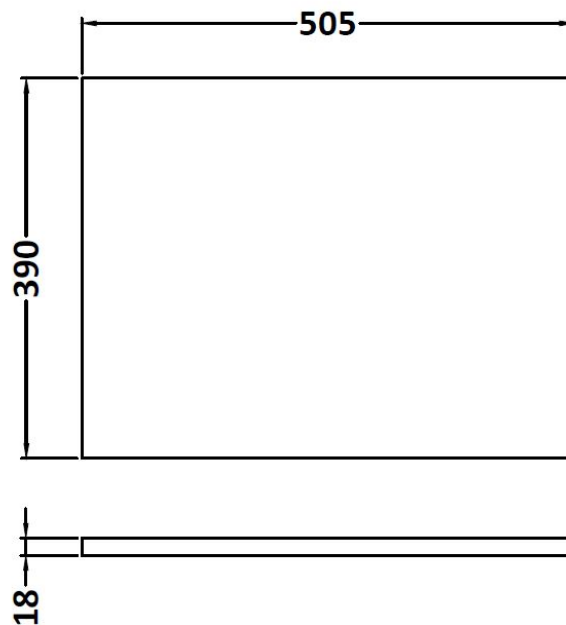

Packaging Dimensions

Height (mm):	900
Width (mm):	530
Depth (mm):	410
Gross Weight (kg):	19

Packaging Data

Box Colour:	Brown Cardboard Box
Box Qty:	1
Label Size:	100 x 50
Label Colour:	White Label
Label Qty:	2

Outer Box Dimensions (If Applicable)

Height (mm):	
Width (mm):	
Depth (mm):	
Gross Weight (kg):	
Barcode:	5055275825389

Product Details

Country of Origin:	United Kingdom
Fitting Instruction:	No
CE Certification:	N/A
FSC Certified Materials:	Yes
Colour:	Hacienda Black
Construction Method:	Cam & Wood Dowel
Construction Type:	Rigid
Cabinet Finish:	MFC Textured Woodgrain
Fascia Finish:	MFC Textured Woodgrain
Cabinet Thickness (mm):	18
Fascia Thickness (mm):	18
Drawer Included:	No
Drawer Type:	Not Applicable
No of Shelves:	1
Hinge Type:	95 Degree Clip-On Soft Close
Hinge Included:	Yes, Supplied
Adjustable Legs:	No, Not Required
Fixings Included:	Yes
Handle Style:	Contemporary
Waste Shroud:	No
Handle Included:	Yes, Supplied
Handle Type:	D-Shape

Sales Code: MWD650

Description: 500 Worktop (505X390x18mm)

Product Dimensions

Height (mm):	18
Width (mm):	505
Depth (mm):	390
Nett Weight (kg):	2

Packaging Dimensions

Height (mm):	25
Width (mm):	525
Depth (mm):	410
Gross Weight (kg):	2.5

Packaging Data

Box Colour:	Brown Cardboard Box
Box Qty:	1
Label Size:	50 x 100
Label Colour:	White Label
Label Qty:	2

Outer Box Dimensions (If Applicable)

Height (mm):	
Width (mm):	
Depth (mm):	
Gross Weight (kg):	
Barcode:	5055275826287