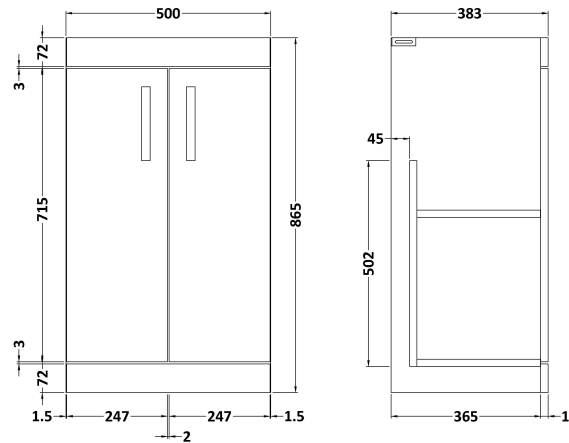

Sales Code: ATH005W

Description: 500 Fs 2-Door Vanity & Worktop

Packaging Details

Barcode: 5056211801344

Sales Code: MOD602

Description: 500 2-Door F/S Unit

Product Dimensions

Height (mm):	865
Width (mm):	500
Depth (mm):	383
Nett Weight (kg):	18.5

Packaging Dimensions

Height (mm):	900
Width (mm):	530
Depth (mm):	410
Gross Weight (kg):	19

Packaging Data

Box Colour:	Brown Cardboard Box
Box Qty:	1
Label Size:	100 x 50
Label Colour:	White Label
Label Qty:	2

Outer Box Dimensions (If Applicable)

Height (mm):	
Width (mm):	
Depth (mm):	
Gross Weight (kg):	
Barcode:	5055275825389

Product Details

Country of Origin:	United Kingdom
Fitting Instruction:	No
CE Certification:	N/A
FSC Certified Materials:	Yes
Colour:	Hacienda Black
Construction Method:	Cam & Wood Dowel
Construction Type:	Rigid
Cabinet Finish:	MFC Textured Woodgrain
Fascia Finish:	MFC Textured Woodgrain
Cabinet Thickness (mm):	18
Fascia Thickness (mm):	18
Drawer Included:	No
Drawer Type:	Not Applicable
No of Shelves:	1
Hinge Type:	95 Degree Clip-On Soft Close
Hinge Included:	Yes, Supplied
Adjustable Legs:	No, Not Required
Fixings Included:	Yes
Handle Style:	Contemporary
Waste Shroud:	No
Handle Included:	Yes, Supplied
Handle Type:	D-Shape

Sales Code: MWD650

Description: 500 Worktop (505X390x18mm)

Product Dimensions

Height (mm):	18
Width (mm):	505
Depth (mm):	390
Nett Weight (kg):	2

Packaging Dimensions

Height (mm):	25
Width (mm):	525
Depth (mm):	410
Gross Weight (kg):	2.5