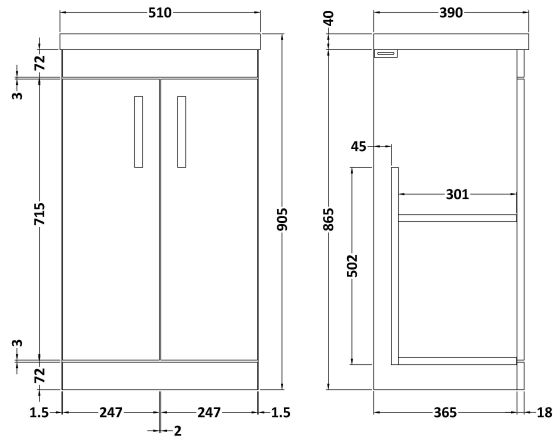

Sales Code: ATH006A

Description: 500 Fs 2-Door Vanity & Basin 1

Packaging Details

Barcode: 5055275899250

Sales Code: MOE102

Description: 500 Floor Standing 2-Door Basin Unit

Product Dimensions

Height (mm):	865
Width (mm):	500
Depth (mm):	383
Nett Weight (kg):	18.5

Packaging Dimensions

Height (mm):	900
Width (mm):	530
Depth (mm):	410
Gross Weight (kg):	19

Packaging Data

Box Colour:	Brown Cardboard Box - Printed
Box Qty:	0
Label Size:	0 x 0
Label Colour:	White Label
Label Qty:	2

Outer Box Dimensions (If Applicable)

Height (mm):	
Width (mm):	
Depth (mm):	
Gross Weight (kg):	
Barcode:	5055275880999

Product Details

Country of Origin:	China
Fitting Instruction:	No
CE Certification:	N/A
FSC Certified Materials:	Yes
Colour:	Gloss White
Construction Method:	Cam & Wood Dowel
Construction Type:	Rigid
Cabinet Finish:	MFC Painted Gloss
Fascia Finish:	Mdf Painted Gloss
Cabinet Thickness (mm):	16
Fascia Thickness (mm):	18
Drawer Included:	No
Drawer Type:	Not Applicable
No of Shelves:	1
Hinge Type:	95 Degree Clip-On Soft Close
Hinge Included:	Yes, Supplied
Adjustable Legs:	No, Not Required
Fixings Included:	Yes
Handle Style:	Contemporary
Waste Shroud:	No
Handle Included:	Yes, Supplied
Handle Type:	D-Shape

Sales Code: NVM012

Description: 500 Mid-Edged Basin 1 Th

Product Dimensions

Height (mm):	180
Width (mm):	510
Depth (mm):	390
Nett Weight (kg):	10.54

Packaging Dimensions

Height (mm):	210
Width (mm):	410
Depth (mm):	530
Gross Weight (kg):	10.54