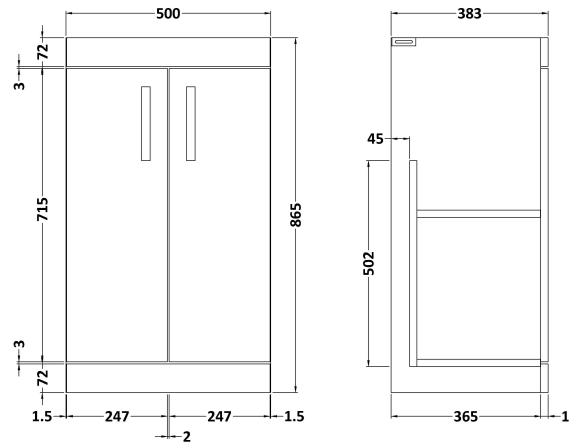

Sales Code: ATH006A

Description: 500 Fs 2-Door Vanity & Basin 1

Packaging Details

Barcode: 5055275899250

Sales Code: MOE102

Description: 500 Floor Standing 2-Door Basin Unit

Product Dimensions

Height (mm):	865
Width (mm):	500
Depth (mm):	383
Nett Weight (kg):	18.5

Packaging Dimensions

Height (mm):	900
Width (mm):	530
Depth (mm):	410
Gross Weight (kg):	19

Packaging Data

Box Colour:	Brown Cardboard Box - Printed
Box Qty:	0
Label Size:	0 x 0
Label Colour:	White Label
Label Qty:	2

Outer Box Dimensions (If Applicable)

Height (mm):	
Width (mm):	
Depth (mm):	
Gross Weight (kg):	
Barcode:	5055275880999

Product Details

Country of Origin:	China
Fitting Instruction:	No
CE Certification:	N/A
FSC Certified Materials:	Yes
Colour:	Gloss White
Construction Method:	Cam & Wood Dowel
Construction Type:	Rigid
Cabinet Finish:	MFC Painted Gloss
Fascia Finish:	Mdf Painted Gloss
Cabinet Thickness (mm):	16
Fascia Thickness (mm):	18
Drawer Included:	No
Drawer Type:	Not Applicable
No of Shelves:	1
Hinge Type:	95 Degree Clip-On Soft Close
Hinge Included:	Yes, Supplied
Adjustable Legs:	No, Not Required
Fixings Included:	Yes
Handle Style:	Contemporary
Waste Shroud:	No
Handle Included:	Yes, Supplied
Handle Type:	D-Shape

Sales Code: NVM012

Description: 500 Mid-Edged Basin 1 Th

Product Dimensions

Height (mm):	180
Width (mm):	510
Depth (mm):	390
Nett Weight (kg):	10.54

Packaging Dimensions

Height (mm):	210
Width (mm):	410
Depth (mm):	530
Gross Weight (kg):	10.54