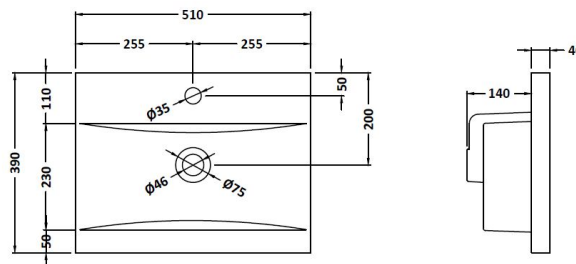

Packaging Dimensions

Height (mm):	900
Width (mm):	530
Depth (mm):	410
Gross Weight (kg):	19

Packaging Data

Box Colour:	Brown Cardboard Box - Printed
Box Qty:	0
Label Size:	0 x 0
Label Colour:	White Label
Label Qty:	2

Outer Box Dimensions (If Applicable)

Height (mm):	
Width (mm):	
Depth (mm):	
Gross Weight (kg):	
Barcode:	5055275880999

Product Details

Country of Origin:	China
Fitting Instruction:	No
CE Certification:	N/A
FSC Certified Materials:	Yes
Colour:	Gloss White
Construction Method:	Cam & Wood Dowel
Construction Type:	Rigid
Cabinet Finish:	MFC Painted Gloss
Fascia Finish:	Mdf Painted Gloss
Cabinet Thickness (mm):	16
Fascia Thickness (mm):	18
Drawer Included:	No
Drawer Type:	Not Applicable
No of Shelves:	1
Hinge Type:	95 Degree Clip-On Soft Close
Hinge Included:	Yes, Supplied
Adjustable Legs:	No, Not Required
Fixings Included:	Yes
Handle Style:	Contemporary
Waste Shroud:	No
Handle Included:	Yes, Supplied
Handle Type:	D-Shape

Sales Code: NVM012

Description: 500 Mid-Edged Basin 1 Th

Product Dimensions

Height (mm):	180
Width (mm):	510
Depth (mm):	390
Nett Weight (kg):	10.54

Packaging Dimensions

Height (mm):	210
Width (mm):	410
Depth (mm):	530
Gross Weight (kg):	10.54

Packaging Data

Box Colour:	Brown Cardboard Box - Printed
Box Qty:	1
Label Size:	100 x 50
Label Colour:	White Label
Label Qty:	2

Outer Box Dimensions (If Applicable)

Height (mm):	
Width (mm):	
Depth (mm):	
Gross Weight (kg):	
Barcode:	5055369043446