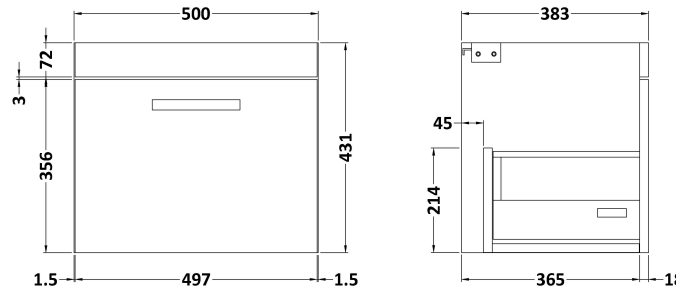

Sales Code: ATH010A

Description: 500 Wh Single Drawer Vanity & Basin 1

Packaging Details

Barcode: 5055275899298

Sales Code: MOC682

Description: 500 Wall Hung Single Drawer Basin Unit

Product Dimensions

Height (mm):	430
Width (mm):	500
Depth (mm):	383
Nett Weight (kg):	12

Packaging Dimensions

Height (mm):	450
Width (mm):	520
Depth (mm):	405
Gross Weight (kg):	12.5

Packaging Data

Box Colour:	Brown Cardboard Box
Box Qty:	1
Label Size:	100 x 50
Label Colour:	White Label
Label Qty:	2

Sales Code: NVM012

Description: 500 Mid-Edged Basin 1 Th

Product Dimensions

Height (mm):	180
Width (mm):	510
Depth (mm):	390
Nett Weight (kg):	10.54

Packaging Dimensions

Height (mm):	210
Width (mm):	410
Depth (mm):	530
Gross Weight (kg):	10.54

Packaging Data

Box Colour:	Brown Cardboard Box - Printed
Box Qty:	1
Label Size:	100 x 50
Label Colour:	White Label
Label Qty:	2

Outer Box Dimensions (If Applicable)

Height (mm):	
Width (mm):	
Depth (mm):	
Gross Weight (kg):	
Barcode:	5055369043446