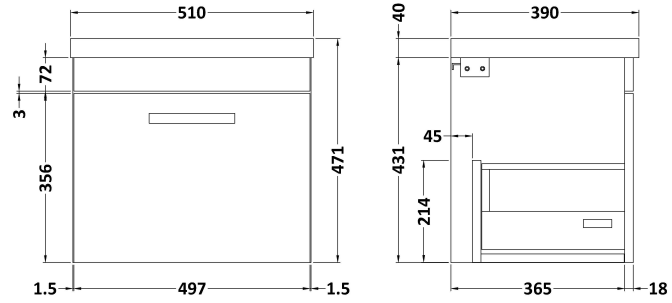

Sales Code: ATH010A

Description: 500 Wh Single Drawer Vanity & Basin 1

Packaging Details

Barcode: 5055275899298

Sales Code: MOC682

Description: 500 Wall Hung Single Drawer Basin Unit

Product Dimensions

Height (mm):	430
Width (mm):	500
Depth (mm):	383
Nett Weight (kg):	12

Packaging Dimensions

Height (mm):	450
Width (mm):	520
Depth (mm):	405
Gross Weight (kg):	12.5

Packaging Data

Box Colour:	Brown Cardboard Box
Box Qty:	1
Label Size:	100 x 50
Label Colour:	White Label
Label Qty:	2

Sales Code: NVM012

Description: 500 Mid-Edged Basin 1 Th

Product Dimensions

Height (mm):	180
Width (mm):	510
Depth (mm):	390
Nett Weight (kg):	10.54

Packaging Dimensions

Height (mm):	210
Width (mm):	410
Depth (mm):	530
Gross Weight (kg):	10.54

Packaging Data

Box Colour:	Brown Cardboard Box - Printed
Box Qty:	1
Label Size:	100 x 50
Label Colour:	White Label
Label Qty:	2

Outer Box Dimensions (If Applicable)

Height (mm):	
Width (mm):	
Depth (mm):	
Gross Weight (kg):	
Barcode:	5055369043446