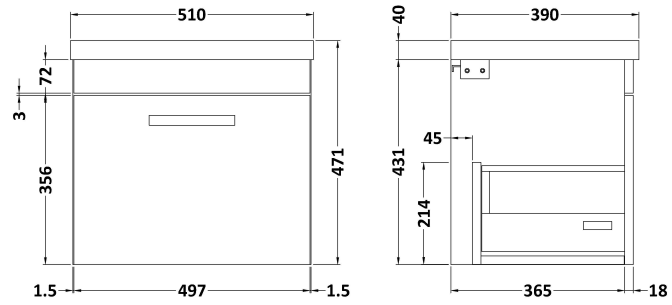

Sales Code: ATH011A

Description: 500 Wh Single Drawer Vanity & Basin 1

Packaging Details

Barcode: 5055275899304

Sales Code: MOD582

Description: 500 Wall Hung Single Drawer Basin Unit

Product Dimensions

Height (mm):	430
Width (mm):	500
Depth (mm):	383
Nett Weight (kg):	12

Packaging Dimensions

Height (mm):	450
Width (mm):	520
Depth (mm):	405
Gross Weight (kg):	12.5

Packaging Data

Box Colour:	Brown Cardboard Box
Box Qty:	1
Label Size:	100 x 50
Label Colour:	White Label
Label Qty:	2

Outer Box Dimensions (If Applicable)

Height (mm):	
Width (mm):	
Depth (mm):	
Gross Weight (kg):	
Barcode:	5055275825419

Product Details

Country of Origin:	United Kingdom
Fitting Instruction:	No
CE Certification:	N/A
FSC Certified Materials:	Yes
Colour:	Brown Grey Avola
Construction Method:	Cam & Wood Dowel
Construction Type:	Rigid
Cabinet Finish:	MFC Textured Woodgrain
Fascia Finish:	MFC Textured Woodgrain
Cabinet Thickness (mm):	18
Fascia Thickness (mm):	18
Drawer Included:	Yes
Drawer Type:	80mm High Metal Softclose
No of Shelves:	0
Hinge Type:	Not Applicable
Hinge Included:	Not Applicable
Adjustable Legs:	No, Not Required
Fixings Included:	Yes
Handle Style:	Contemporary
Waste Shroud:	Yes
Handle Included:	Yes, Supplied
Handle Type:	D-Shape

Sales Code: NVM012

Description: 500 Mid-Edged Basin 1 Th

Product Dimensions

Height (mm):	180
Width (mm):	510
Depth (mm):	390
Nett Weight (kg):	10.54

Packaging Dimensions

Height (mm):	210
Width (mm):	410
Depth (mm):	530
Gross Weight (kg):	10.54