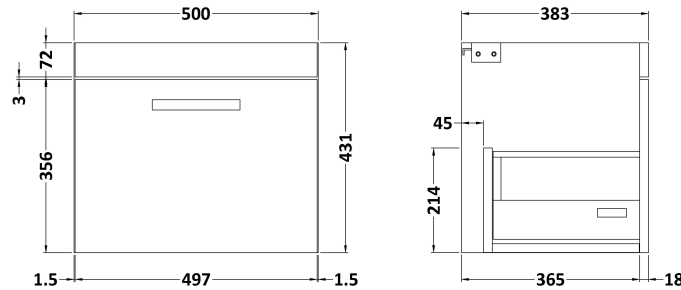

Sales Code: ATH011A

Description: 500 Wh Single Drawer Vanity & Basin 1

Packaging Details

Barcode: 5055275899304

Sales Code: MOD582

Description: 500 Wall Hung Single Drawer Basin Unit

Product Dimensions

Height (mm):	430
Width (mm):	500
Depth (mm):	383
Nett Weight (kg):	12

Packaging Dimensions

Height (mm):	450
Width (mm):	520
Depth (mm):	405
Gross Weight (kg):	12.5

Packaging Data

Box Colour:	Brown Cardboard Box
Box Qty:	1
Label Size:	100 x 50
Label Colour:	White Label
Label Qty:	2

Outer Box Dimensions (If Applicable)

Height (mm):	
Width (mm):	
Depth (mm):	
Gross Weight (kg):	
Barcode:	5055275825419

Product Details

Country of Origin:	United Kingdom
Fitting Instruction:	No
CE Certification:	N/A
FSC Certified Materials:	Yes
Colour:	Brown Grey Avola
Construction Method:	Cam & Wood Dowel
Construction Type:	Rigid
Cabinet Finish:	MFC Textured Woodgrain
Fascia Finish:	MFC Textured Woodgrain
Cabinet Thickness (mm):	18
Fascia Thickness (mm):	18
Drawer Included:	Yes
Drawer Type:	80mm High Metal Softclose
No of Shelves:	0
Hinge Type:	Not Applicable
Hinge Included:	Not Applicable
Adjustable Legs:	No, Not Required
Fixings Included:	Yes
Handle Style:	Contemporary
Waste Shroud:	Yes
Handle Included:	Yes, Supplied
Handle Type:	D-Shape

Sales Code: NVM012

Description: 500 Mid-Edged Basin 1 Th

Product Dimensions

Height (mm):	180
Width (mm):	510
Depth (mm):	390
Nett Weight (kg):	10.54

Packaging Dimensions

Height (mm):	210
Width (mm):	410
Depth (mm):	530
Gross Weight (kg):	10.54