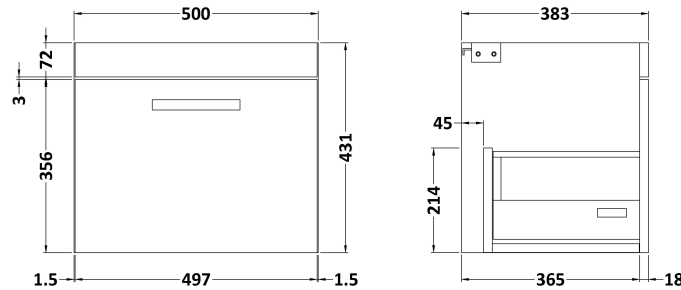

### Product Dimensions

Height (mm):	430
Width (mm):	500
Depth (mm):	383
Nett Weight (kg):	12

### Packaging Dimensions

Height (mm):	450
Width (mm):	520
Depth (mm):	405
Gross Weight (kg):	12.5

### Product Dimensions

Height (mm):	18
Width (mm):	505
Depth (mm):	390
Nett Weight (kg):	2

### Packaging Dimensions

Height (mm):	25
Width (mm):	525
Depth (mm):	410
Gross Weight (kg):	2.5