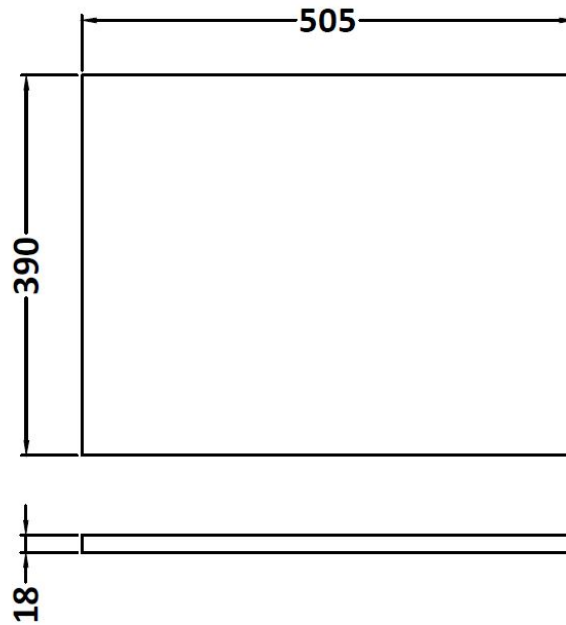

### Product Dimensions

Height (mm):	430
Width (mm):	500
Depth (mm):	383
Nett Weight (kg):	12

### Packaging Dimensions

Height (mm):	450
Width (mm):	520
Depth (mm):	405
Gross Weight (kg):	12.5

### Outer Box Dimensions (If Applicable)

Height (mm):	
Width (mm):	
Depth (mm):	
Gross Weight (kg):	
Barcode:	5055275825419

### Product Dimensions

Height (mm):	18
Width (mm):	505
Depth (mm):	390
Nett Weight (kg):	2