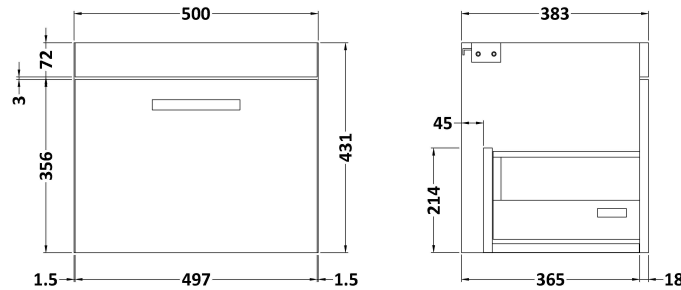

### Packaging Details

Barcode: 5055275899311

**Sales Code:** MOD682

**Description:** 500 Wall Hung Single Drawer Basin Unit

**Product Dimensions**

Height (mm):	430
Width (mm):	500
Depth (mm):	383
Nett Weight (kg):	12

**Packaging Dimensions**

Height (mm):	450
Width (mm):	520
Depth (mm):	405
Gross Weight (kg):	12.5

**Packaging Data**

Box Colour:	Brown Cardboard Box
Box Qty:	1
Label Size:	100 x 50
Label Colour:	White Label
Label Qty:	2

### Product Dimensions

Height (mm):	180
Width (mm):	510
Depth (mm):	390
Nett Weight (kg):	10.54

### Packaging Dimensions

Height (mm):	210
Width (mm):	410
Depth (mm):	530
Gross Weight (kg):	10.54