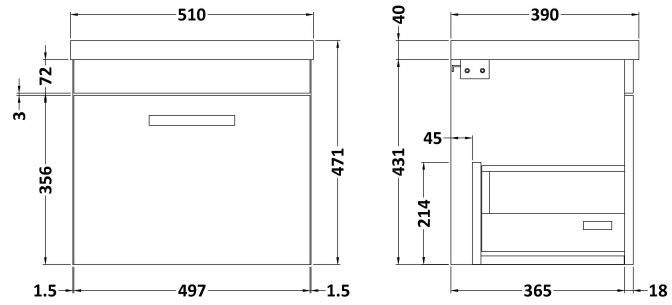

### Packaging Details

Barcode: 5055275899311

**Sales Code:** MOD682

**Description:** 500 Wall Hung Single Drawer Basin Unit

**Product Dimensions**

Height (mm):	430
Width (mm):	500
Depth (mm):	383
Nett Weight (kg):	12

**Packaging Dimensions**

Height (mm):	450
Width (mm):	520
Depth (mm):	405
Gross Weight (kg):	12.5

**Packaging Data**

Box Colour:	Brown Cardboard Box
Box Qty:	1
Label Size:	100 x 50
Label Colour:	White Label
Label Qty:	2

### Product Dimensions

Height (mm):	180
Width (mm):	510
Depth (mm):	390
Nett Weight (kg):	10.54

### Packaging Dimensions

Height (mm):	210
Width (mm):	410
Depth (mm):	530
Gross Weight (kg):	10.54