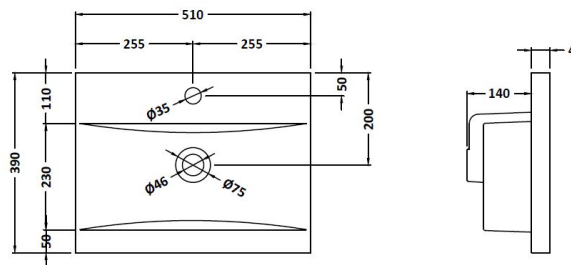

**Packaging Dimensions**

Height (mm):	450
Width (mm):	520
Depth (mm):	405
Gross Weight (kg):	12.5

**Packaging Data**

Box Colour:	Brown Cardboard Box
Box Qty:	1
Label Size:	100 x 50
Label Colour:	White Label
Label Qty:	2

### Product Dimensions

Height (mm):	180
Width (mm):	510
Depth (mm):	390
Nett Weight (kg):	10.54

### Packaging Dimensions

Height (mm):	210
Width (mm):	410
Depth (mm):	530
Gross Weight (kg):	10.54

### Outer Box Dimensions (If Applicable)

Height (mm):	
Width (mm):	
Depth (mm):	
Gross Weight (kg):	
Barcode:	5055369043446