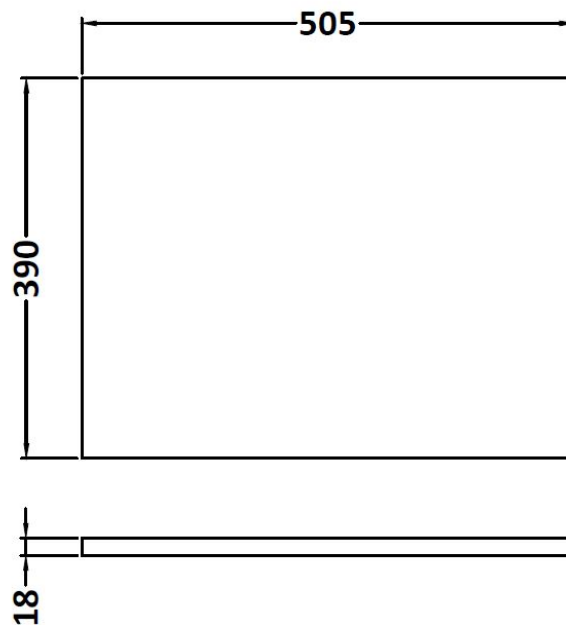

**Packaging Dimensions**

Height (mm):	450
Width (mm):	520
Depth (mm):	405
Gross Weight (kg):	12.5

**Packaging Data**

Box Colour:	Brown Cardboard Box
Box Qty:	1
Label Size:	100 x 50
Label Colour:	White Label
Label Qty:	2

**Outer Box Dimensions (If Applicable)**

Height (mm):	
Width (mm):	
Depth (mm):	
Gross Weight (kg):	
Barcode:	5055275825426

**Product Details**

Country of Origin:	United Kingdom
Fitting Instruction:	No
CE Certification:	N/A
FSC Certified Materials:	Yes
Colour:	Hacienda Black
Construction Method:	Cam & Wood Dowel
Construction Type:	Rigid
Cabinet Finish:	MFC Textured Woodgrain
Fascia Finish:	MFC Textured Woodgrain
Cabinet Thickness (mm):	18
Fascia Thickness (mm):	18
Drawer Included:	Yes
Drawer Type:	80mm High Metal Softclose
No of Shelves:	0
Hinge Type:	Not Applicable
Hinge Included:	Not Applicable
Adjustable Legs:	No, Not Required
Fixings Included:	Yes
Handle Style:	Contemporary
Waste Shroud:	Yes
Handle Included:	Yes, Supplied
Handle Type:	D-Shape

Sales Code: MWD650

Description: 500 Worktop (505X390x18mm)

**Product Dimensions**

Height (mm):	18
Width (mm):	505
Depth (mm):	390
Nett Weight (kg):	2

**Packaging Dimensions**

Height (mm):	25
Width (mm):	525
Depth (mm):	410
Gross Weight (kg):	2.5

**Packaging Data**

Box Colour:	Brown Cardboard Box
Box Qty:	1
Label Size:	50 x 100
Label Colour:	White Label
Label Qty:	2

**Outer Box Dimensions (If Applicable)**

Height (mm):	
Width (mm):	
Depth (mm):	
Gross Weight (kg):	
Barcode:	5055275826287