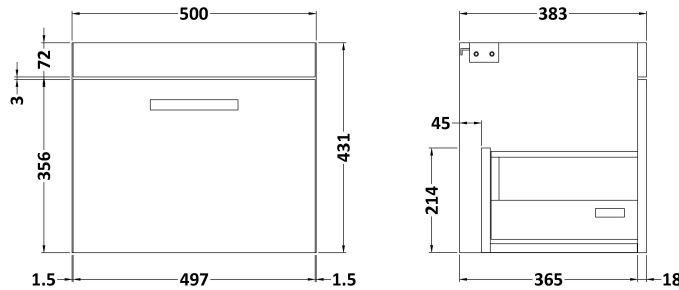

### Packaging Details

Barcode: 5056211801405

**Sales Code:** MOD682

**Description:** 500 Wall Hung Single Drawer Basin Unit

**Product Dimensions**

Height (mm):	430
Width (mm):	500
Depth (mm):	383
Nett Weight (kg):	12

**Packaging Dimensions**

Height (mm):	450
Width (mm):	520
Depth (mm):	405
Gross Weight (kg):	12.5

**Packaging Data**

Box Colour:	Brown Cardboard Box
Box Qty:	1
Label Size:	100 x 50
Label Colour:	White Label
Label Qty:	2

Sales Code: MWD650

Description: 500 Worktop (505X390x18mm)

**Product Dimensions**

Height (mm):	18
Width (mm):	505
Depth (mm):	390
Nett Weight (kg):	2

**Packaging Dimensions**

Height (mm):	25
Width (mm):	525
Depth (mm):	410
Gross Weight (kg):	2.5

**Packaging Data**

Box Colour:	Brown Cardboard Box
Box Qty:	1
Label Size:	50 x 100
Label Colour:	White Label
Label Qty:	2

**Outer Box Dimensions (If Applicable)**

Height (mm):	
Width (mm):	
Depth (mm):	
Gross Weight (kg):	
Barcode:	5055275826287