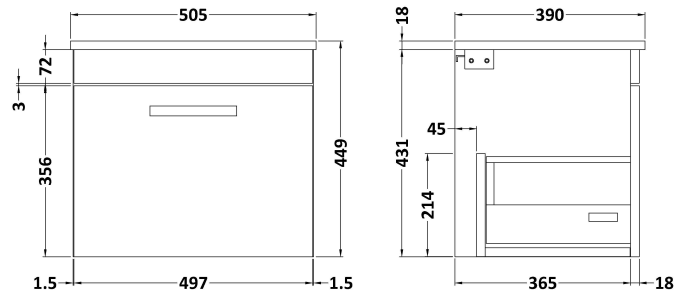

### Packaging Details

Barcode: 5056211801405

**Sales Code:** MOD682

**Description:** 500 Wall Hung Single Drawer Basin Unit

**Product Dimensions**

Height (mm):	430
Width (mm):	500
Depth (mm):	383
Nett Weight (kg):	12

**Packaging Dimensions**

Height (mm):	450
Width (mm):	520
Depth (mm):	405
Gross Weight (kg):	12.5

**Packaging Data**

Box Colour:	Brown Cardboard Box
Box Qty:	1
Label Size:	100 x 50
Label Colour:	White Label
Label Qty:	2

Sales Code: MWD650

Description: 500 Worktop (505X390x18mm)

**Product Dimensions**

Height (mm):	18
Width (mm):	505
Depth (mm):	390
Nett Weight (kg):	2

**Packaging Dimensions**

Height (mm):	25
Width (mm):	525
Depth (mm):	410
Gross Weight (kg):	2.5

**Packaging Data**

Box Colour:	Brown Cardboard Box
Box Qty:	1
Label Size:	50 x 100
Label Colour:	White Label
Label Qty:	2

**Outer Box Dimensions (If Applicable)**

Height (mm):	
Width (mm):	
Depth (mm):	
Gross Weight (kg):	
Barcode:	5055275826287