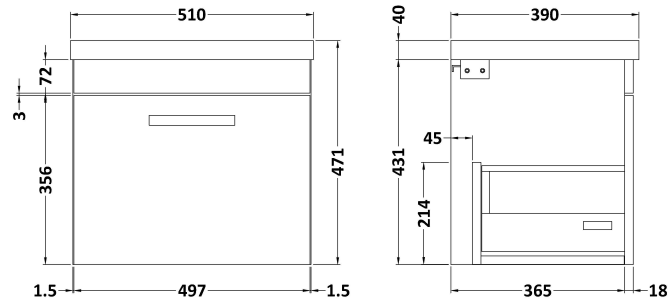

### Packaging Details

Barcode: 5055275899328

Sales Code: MOE182

Description: 500 Wall Hung Single Drawer Basin Unit

**Product Dimensions**

Height (mm):	430
Width (mm):	500
Depth (mm):	383
Nett Weight (kg):	12

**Packaging Dimensions**

Height (mm):	405
Width (mm):	520
Depth (mm):	450
Gross Weight (kg):	12.5

**Packaging Data**

Box Colour:	Brown Cardboard Box - Printed
Box Qty:	0
Label Size:	0 x 0
Label Colour:	White Label
Label Qty:	2

### Product Dimensions

Height (mm):	180
Width (mm):	510
Depth (mm):	390
Nett Weight (kg):	10.54

### Packaging Dimensions

Height (mm):	210
Width (mm):	410
Depth (mm):	530
Gross Weight (kg):	10.54