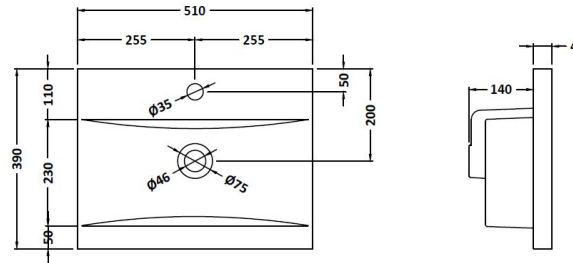

**Packaging Dimensions**

Height (mm):	405
Width (mm):	520
Depth (mm):	450
Gross Weight (kg):	12.5

**Packaging Data**

Box Colour:	Brown Cardboard Box - Printed
Box Qty:	0
Label Size:	0 x 0
Label Colour:	White Label
Label Qty:	2

**Outer Box Dimensions (If Applicable)**

Height (mm):	
Width (mm):	
Depth (mm):	
Gross Weight (kg):	
Barcode:	5055275880586

**Product Details**

Country of Origin:	China
Fitting Instruction:	No
CE Certification:	N/A
FSC Certified Materials:	Yes
Colour:	Gloss White
Construction Method:	Cam & Wood Dowel
Construction Type:	Rigid
Cabinet Finish:	MFC Painted Gloss
Fascia Finish:	Mdf Painted Gloss
Cabinet Thickness (mm):	16
Fascia Thickness (mm):	18
Drawer Included:	Yes
Drawer Type:	80mm High Metal Softclose
No of Shelves:	0
Hinge Type:	Not Applicable
Hinge Included:	Not Applicable
Adjustable Legs:	No, Not Required
Fixings Included:	Yes
Handle Style:	Contemporary
Waste Shroud:	Yes
Handle Included:	Yes, Supplied
Handle Type:	D-Shape

### Product Dimensions

Height (mm):	180
Width (mm):	510
Depth (mm):	390
Nett Weight (kg):	10.54

### Packaging Dimensions

Height (mm):	210
Width (mm):	410
Depth (mm):	530
Gross Weight (kg):	10.54