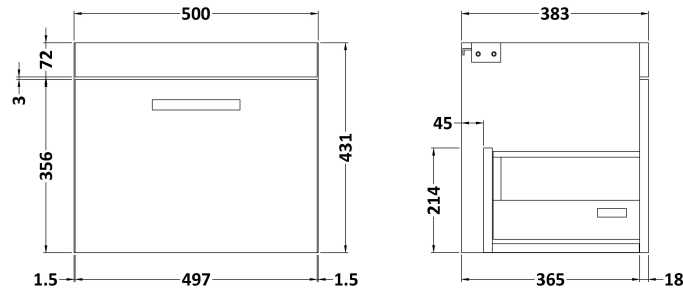

### Packaging Details

Barcode: 5055275899328

Sales Code: MOE182

Description: 500 Wall Hung Single Drawer Basin Unit

**Product Dimensions**

Height (mm):	430
Width (mm):	500
Depth (mm):	383
Nett Weight (kg):	12

**Packaging Dimensions**

Height (mm):	405
Width (mm):	520
Depth (mm):	450
Gross Weight (kg):	12.5

**Packaging Data**

Box Colour:	Brown Cardboard Box - Printed
Box Qty:	0
Label Size:	0 x 0
Label Colour:	White Label
Label Qty:	2

### Product Dimensions

Height (mm):	180
Width (mm):	510
Depth (mm):	390
Nett Weight (kg):	10.54

### Packaging Dimensions

Height (mm):	210
Width (mm):	410
Depth (mm):	530
Gross Weight (kg):	10.54