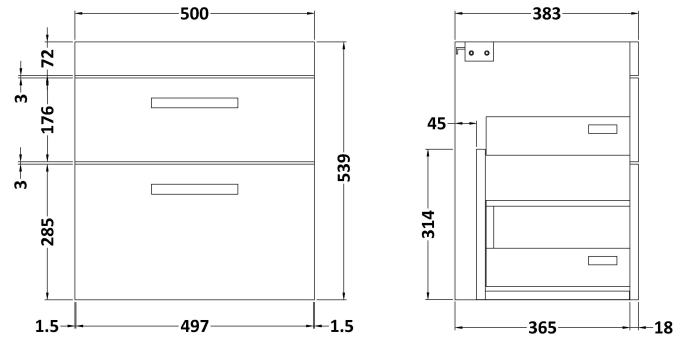

Sales Code: ATH017A

Description: 500 Wh 2-Drawer Vanity & Basin 1

Packaging Details

Barcode: 5055275899366

Sales Code: MOC692

Description: 500 Wall Hung 2-Drawer Basin Unit

Product Dimensions

Height (mm):	538
Width (mm):	500
Depth (mm):	383
Nett Weight (kg):	17.5

Packaging Dimensions

Height (mm):	560
Width (mm):	520
Depth (mm):	405
Gross Weight (kg):	18

Packaging Data

Box Colour:	Brown Cardboard Box
Box Qty:	1
Label Size:	100 x 50
Label Colour:	White Label
Label Qty:	2

Sales Code: NVM012

Description: 500 Mid-Edged Basin 1 Th

Product Dimensions

Height (mm):	180
Width (mm):	510
Depth (mm):	390
Nett Weight (kg):	10.54

Packaging Dimensions

Height (mm):	210
Width (mm):	410
Depth (mm):	530
Gross Weight (kg):	10.54

Packaging Data

Box Colour:	Brown Cardboard Box - Printed
Box Qty:	1
Label Size:	100 x 50
Label Colour:	White Label
Label Qty:	2

Outer Box Dimensions (If Applicable)

Height (mm):	
Width (mm):	
Depth (mm):	
Gross Weight (kg):	
Barcode:	5055369043446