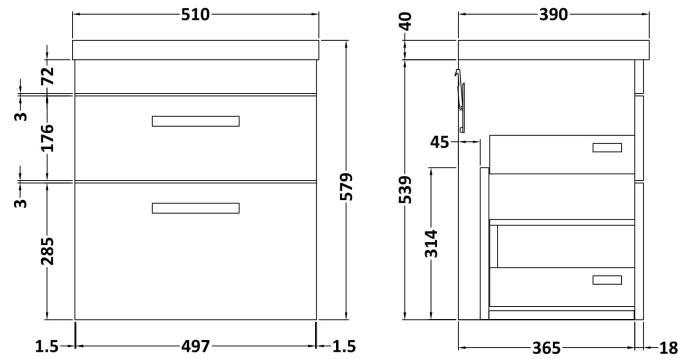

Sales Code: ATH017A

Description: 500 Wh 2-Drawer Vanity & Basin 1

Packaging Details

Barcode: 5055275899366

Sales Code: MOC692

Description: 500 Wall Hung 2-Drawer Basin Unit

Product Dimensions

Height (mm):	538
Width (mm):	500
Depth (mm):	383
Nett Weight (kg):	17.5

Packaging Dimensions

Height (mm):	560
Width (mm):	520
Depth (mm):	405
Gross Weight (kg):	18

Packaging Data

Box Colour:	Brown Cardboard Box
Box Qty:	1
Label Size:	100 x 50
Label Colour:	White Label
Label Qty:	2

Sales Code: NVM012

Description: 500 Mid-Edged Basin 1 Th

Product Dimensions

Height (mm):	180
Width (mm):	510
Depth (mm):	390
Nett Weight (kg):	10.54

Packaging Dimensions

Height (mm):	210
Width (mm):	410
Depth (mm):	530
Gross Weight (kg):	10.54

Packaging Data

Box Colour:	Brown Cardboard Box - Printed
Box Qty:	1
Label Size:	100 x 50
Label Colour:	White Label
Label Qty:	2

Outer Box Dimensions (If Applicable)

Height (mm):	
Width (mm):	
Depth (mm):	
Gross Weight (kg):	
Barcode:	5055369043446