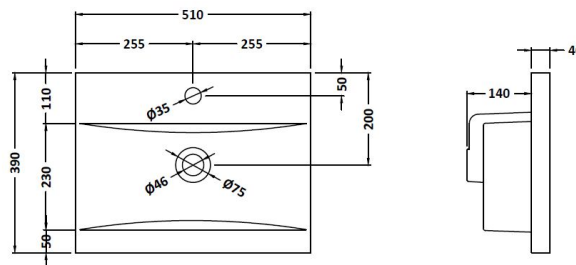

Packaging Dimensions

Height (mm):	560
Width (mm):	520
Depth (mm):	405
Gross Weight (kg):	18

Packaging Data

Box Colour:	Brown Cardboard Box
Box Qty:	1
Label Size:	100 x 50
Label Colour:	White Label
Label Qty:	2

Outer Box Dimensions (If Applicable)

Height (mm):	
Width (mm):	
Depth (mm):	
Gross Weight (kg):	
Barcode:	5055275881330

Product Details

Country of Origin:	United Kingdom
Fitting Instruction:	No
CE Certification:	N/A
FSC Certified Materials:	Yes
Colour:	Natural Oak
Construction Method:	Cam & Wood Dowel
Construction Type:	Rigid
Cabinet Finish:	MFC Textured Woodgrain
Fascia Finish:	MFC Textured Woodgrain
Cabinet Thickness (mm):	18
Fascia Thickness (mm):	18
Drawer Included:	Yes
Drawer Type:	80mm High Metal Softclose
No of Shelves:	0
Hinge Type:	Not Applicable
Hinge Included:	Not Applicable
Adjustable Legs:	No, Not Required
Fixings Included:	Yes
Handle Style:	Contemporary
Waste Shroud:	Yes
Handle Included:	Yes, Supplied
Handle Type:	D-Shape

Sales Code: NVM012

Description: 500 Mid-Edged Basin 1 Th

Product Dimensions

Height (mm):	180
Width (mm):	510
Depth (mm):	390
Nett Weight (kg):	10.54

Packaging Dimensions

Height (mm):	210
Width (mm):	410
Depth (mm):	530
Gross Weight (kg):	10.54

Packaging Data

Box Colour:	Brown Cardboard Box - Printed
Box Qty:	1
Label Size:	100 x 50
Label Colour:	White Label
Label Qty:	2

Outer Box Dimensions (If Applicable)

Height (mm):	
Width (mm):	
Depth (mm):	
Gross Weight (kg):	
Barcode:	5055369043446