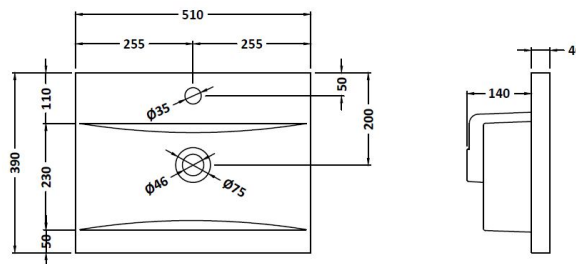

Packaging Dimensions

Height (mm):	560
Width (mm):	520
Depth (mm):	405
Gross Weight (kg):	18

Packaging Data

Box Colour:	Brown Cardboard Box
Box Qty:	1
Label Size:	100 x 50
Label Colour:	White Label
Label Qty:	2

Outer Box Dimensions (If Applicable)

Height (mm):	
Width (mm):	
Depth (mm):	
Gross Weight (kg):	
Barcode:	5055275825457

Product Details

Country of Origin:	United Kingdom
Fitting Instruction:	No
CE Certification:	N/A
FSC Certified Materials:	Yes
Colour:	Brown Grey Avola
Construction Method:	Cam & Wood Dowel
Construction Type:	Rigid
Cabinet Finish:	MFC Textured Woodgrain
Fascia Finish:	MFC Textured Woodgrain
Cabinet Thickness (mm):	18
Fascia Thickness (mm):	18
Drawer Included:	Yes
Drawer Type:	80mm High Metal Softclose
No of Shelves:	0
Hinge Type:	Not Applicable
Hinge Included:	Not Applicable
Adjustable Legs:	No, Not Required
Fixings Included:	Yes
Handle Style:	Contemporary
Waste Shroud:	Yes
Handle Included:	Yes, Supplied
Handle Type:	D-Shape

Sales Code: NVM012

Description: 500 Mid-Edged Basin 1 Th

Product Dimensions

Height (mm):	180
Width (mm):	510
Depth (mm):	390
Nett Weight (kg):	10.54

Packaging Dimensions

Height (mm):	210
Width (mm):	410
Depth (mm):	530
Gross Weight (kg):	10.54

Packaging Data

Box Colour:	Brown Cardboard Box - Printed
Box Qty:	1
Label Size:	100 x 50
Label Colour:	White Label
Label Qty:	2

Outer Box Dimensions (If Applicable)

Height (mm):	
Width (mm):	
Depth (mm):	
Gross Weight (kg):	
Barcode:	5055369043446