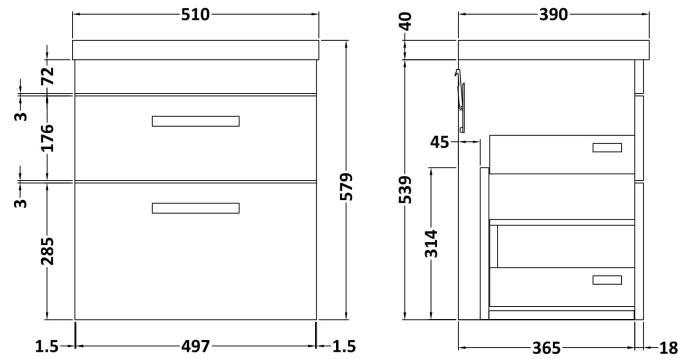

Sales Code: ATH018A

Description: 500 Wh 2-Drawer Vanity & Basin 1

Packaging Details

Barcode: 5055275899373

Sales Code: MOD592

Description: 500 Wall Hung 2-Drawer Basin Unit

Product Dimensions

Height (mm):	538
Width (mm):	500
Depth (mm):	383
Nett Weight (kg):	17.5

Packaging Dimensions

Height (mm):	560
Width (mm):	520
Depth (mm):	405
Gross Weight (kg):	18

Packaging Data

Box Colour:	Brown Cardboard Box
Box Qty:	1
Label Size:	100 x 50
Label Colour:	White Label
Label Qty:	2

Outer Box Dimensions (If Applicable)

Height (mm):	
Width (mm):	
Depth (mm):	
Gross Weight (kg):	
Barcode:	5055275825457

Product Details

Country of Origin:	United Kingdom
Fitting Instruction:	No
CE Certification:	N/A
FSC Certified Materials:	Yes
Colour:	Brown Grey Avola
Construction Method:	Cam & Wood Dowel
Construction Type:	Rigid
Cabinet Finish:	MFC Textured Woodgrain
Fascia Finish:	MFC Textured Woodgrain
Cabinet Thickness (mm):	18
Fascia Thickness (mm):	18
Drawer Included:	Yes
Drawer Type:	80mm High Metal Softclose
No of Shelves:	0
Hinge Type:	Not Applicable
Hinge Included:	Not Applicable
Adjustable Legs:	No, Not Required
Fixings Included:	Yes
Handle Style:	Contemporary
Waste Shroud:	Yes
Handle Included:	Yes, Supplied
Handle Type:	D-Shape

Sales Code: NVM012

Description: 500 Mid-Edged Basin 1 Th

Product Dimensions

Height (mm):	180
Width (mm):	510
Depth (mm):	390
Nett Weight (kg):	10.54

Packaging Dimensions

Height (mm):	210
Width (mm):	410
Depth (mm):	530
Gross Weight (kg):	10.54