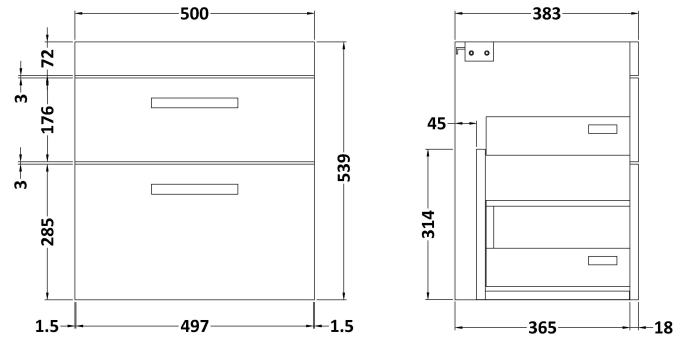

Sales Code: ATH018A

Description: 500 Wh 2-Drawer Vanity & Basin 1

Packaging Details

Barcode: 5055275899373

Sales Code: MOD592

Description: 500 Wall Hung 2-Drawer Basin Unit

Product Dimensions

Height (mm):	538
Width (mm):	500
Depth (mm):	383
Nett Weight (kg):	17.5

Packaging Dimensions

Height (mm):	560
Width (mm):	520
Depth (mm):	405
Gross Weight (kg):	18

Packaging Data

Box Colour:	Brown Cardboard Box
Box Qty:	1
Label Size:	100 x 50
Label Colour:	White Label
Label Qty:	2

Outer Box Dimensions (If Applicable)

Height (mm):	
Width (mm):	
Depth (mm):	
Gross Weight (kg):	
Barcode:	5055275825457

Product Details

Country of Origin:	United Kingdom
Fitting Instruction:	No
CE Certification:	N/A
FSC Certified Materials:	Yes
Colour:	Brown Grey Avola
Construction Method:	Cam & Wood Dowel
Construction Type:	Rigid
Cabinet Finish:	MFC Textured Woodgrain
Fascia Finish:	MFC Textured Woodgrain
Cabinet Thickness (mm):	18
Fascia Thickness (mm):	18
Drawer Included:	Yes
Drawer Type:	80mm High Metal Softclose
No of Shelves:	0
Hinge Type:	Not Applicable
Hinge Included:	Not Applicable
Adjustable Legs:	No, Not Required
Fixings Included:	Yes
Handle Style:	Contemporary
Waste Shroud:	Yes
Handle Included:	Yes, Supplied
Handle Type:	D-Shape

Sales Code: NVM012

Description: 500 Mid-Edged Basin 1 Th

Product Dimensions

Height (mm):	180
Width (mm):	510
Depth (mm):	390
Nett Weight (kg):	10.54

Packaging Dimensions

Height (mm):	210
Width (mm):	410
Depth (mm):	530
Gross Weight (kg):	10.54