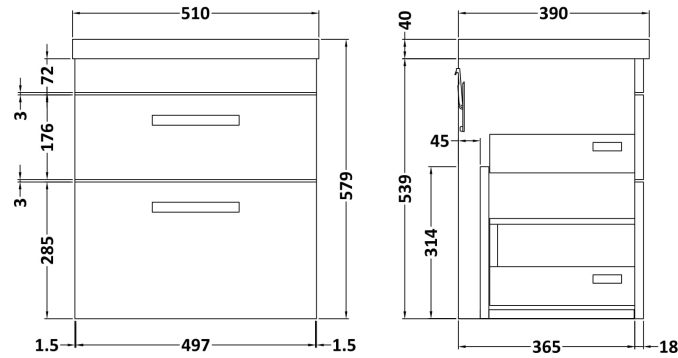

Sales Code: ATH019A

Description: 500 Wh 2-Drawer Vanity & Basin 1

Packaging Details

Barcode: 5055275899380

Sales Code: MOD692

Description: 500 Wall Hung 2-Drawer Basin Unit

Product Dimensions

Height (mm):	538
Width (mm):	500
Depth (mm):	383
Nett Weight (kg):	17.5

Packaging Dimensions

Height (mm):	560
Width (mm):	520
Depth (mm):	405
Gross Weight (kg):	18

Packaging Data

Box Colour:	Brown Cardboard Box
Box Qty:	1
Label Size:	100 x 50
Label Colour:	White Label
Label Qty:	2

Outer Box Dimensions (If Applicable)

Height (mm):	
Width (mm):	
Depth (mm):	
Gross Weight (kg):	
Barcode:	5055275825464

Product Details

Country of Origin:	United Kingdom
Fitting Instruction:	No
CE Certification:	N/A
FSC Certified Materials:	Yes
Colour:	Hacienda Black
Construction Method:	Cam & Wood Dowel
Construction Type:	Rigid
Cabinet Finish:	MFC Textured Woodgrain
Fascia Finish:	MFC Textured Woodgrain
Cabinet Thickness (mm):	18
Fascia Thickness (mm):	18
Drawer Included:	Yes
Drawer Type:	80mm High Metal Softclose
No of Shelves:	0
Hinge Type:	Not Applicable
Hinge Included:	Not Applicable
Adjustable Legs:	No, Not Required
Fixings Included:	Yes
Handle Style:	Contemporary
Waste Shroud:	Yes
Handle Included:	Yes, Supplied
Handle Type:	D-Shape

Sales Code: NVM012

Description: 500 Mid-Edged Basin 1 Th

Product Dimensions

Height (mm):	180
Width (mm):	510
Depth (mm):	390
Nett Weight (kg):	10.54

Packaging Dimensions

Height (mm):	210
Width (mm):	410
Depth (mm):	530
Gross Weight (kg):	10.54