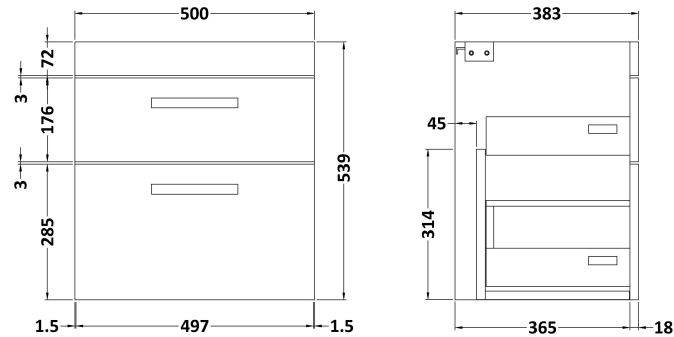

Sales Code: ATH019A

Description: 500 Wh 2-Drawer Vanity & Basin 1

Packaging Details

Barcode: 5055275899380

Sales Code: MOD692

Description: 500 Wall Hung 2-Drawer Basin Unit

Product Dimensions

Height (mm):	538
Width (mm):	500
Depth (mm):	383
Nett Weight (kg):	17.5

Packaging Dimensions

Height (mm):	560
Width (mm):	520
Depth (mm):	405
Gross Weight (kg):	18

Packaging Data

Box Colour:	Brown Cardboard Box
Box Qty:	1
Label Size:	100 x 50
Label Colour:	White Label
Label Qty:	2

Sales Code: NVM012

Description: 500 Mid-Edged Basin 1 Th

Product Dimensions

Height (mm):	180
Width (mm):	510
Depth (mm):	390
Nett Weight (kg):	10.54

Packaging Dimensions

Height (mm):	210
Width (mm):	410
Depth (mm):	530
Gross Weight (kg):	10.54

Packaging Data

Box Colour:	Brown Cardboard Box - Printed
Box Qty:	1
Label Size:	100 x 50
Label Colour:	White Label
Label Qty:	2

Outer Box Dimensions (If Applicable)

Height (mm):	
Width (mm):	
Depth (mm):	
Gross Weight (kg):	
Barcode:	5055369043446