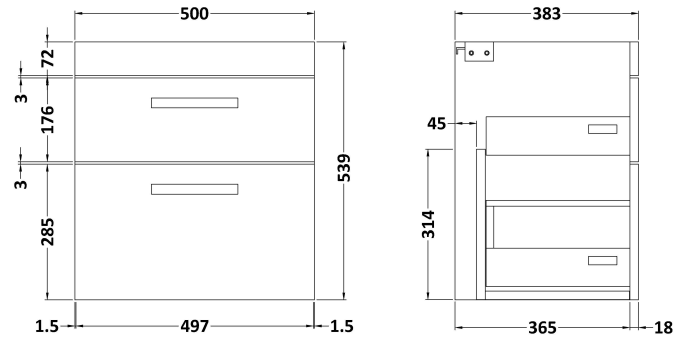

Sales Code: ATH020A

Description: 500 Wh 2-Drawer Vanity & Basin 1

Packaging Details

Barcode: 5055275899397

Sales Code: MOE192

Description: 500 Wall Hung 2-Drawer Basin Unit

Product Dimensions

Height (mm):	538
Width (mm):	500
Depth (mm):	383
Nett Weight (kg):	17.5

Packaging Dimensions

Height (mm):	405
Width (mm):	520
Depth (mm):	560
Gross Weight (kg):	18

Packaging Data

Box Colour:	Brown Cardboard Box - Printed
Box Qty:	0
Label Size:	0 x 0
Label Colour:	White Label
Label Qty:	2

Outer Box Dimensions (If Applicable)

Height (mm):	
Width (mm):	
Depth (mm):	
Gross Weight (kg):	
Barcode:	5055275880609

Product Details

Country of Origin:	China
Fitting Instruction:	No
CE Certification:	N/A
FSC Certified Materials:	Yes
Colour:	Gloss White
Construction Method:	Cam & Wood Dowel
Construction Type:	Rigid
Cabinet Finish:	MFC Painted Gloss
Fascia Finish:	Mdf Painted Gloss
Cabinet Thickness (mm):	16
Fascia Thickness (mm):	18
Drawer Included:	Yes
Drawer Type:	80mm High Metal Softclose
No of Shelves:	0
Hinge Type:	Not Applicable
Hinge Included:	Not Applicable
Adjustable Legs:	No, Not Required
Fixings Included:	Yes
Handle Style:	Contemporary
Waste Shroud:	Yes
Handle Included:	Yes, Supplied
Handle Type:	D-Shape

Sales Code: NVM012

Description: 500 Mid-Edged Basin 1 Th

Product Dimensions

Height (mm):	180
Width (mm):	510
Depth (mm):	390
Nett Weight (kg):	10.54

Packaging Dimensions

Height (mm):	210
Width (mm):	410
Depth (mm):	530
Gross Weight (kg):	10.54