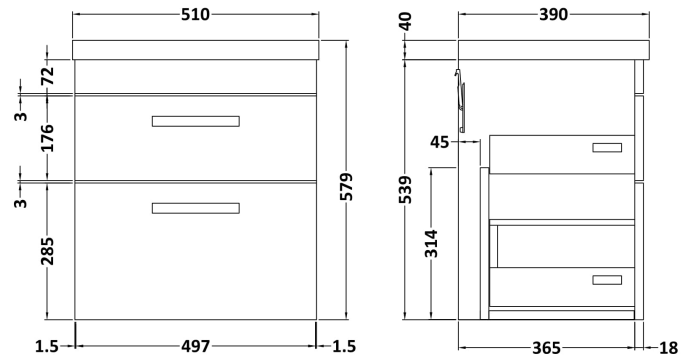

Sales Code: ATH020A

Description: 500 Wh 2-Drawer Vanity & Basin 1

Packaging Details

Barcode: 5055275899397

Sales Code: MOE192

Description: 500 Wall Hung 2-Drawer Basin Unit

Product Dimensions

Height (mm):	538
Width (mm):	500
Depth (mm):	383
Nett Weight (kg):	17.5

Packaging Dimensions

Height (mm):	405
Width (mm):	520
Depth (mm):	560
Gross Weight (kg):	18

Packaging Data

Box Colour:	Brown Cardboard Box - Printed
Box Qty:	0
Label Size:	0 x 0
Label Colour:	White Label
Label Qty:	2

Outer Box Dimensions (If Applicable)

Height (mm):	
Width (mm):	
Depth (mm):	
Gross Weight (kg):	
Barcode:	5055275880609

Product Details

Country of Origin:	China
Fitting Instruction:	No
CE Certification:	N/A
FSC Certified Materials:	Yes
Colour:	Gloss White
Construction Method:	Cam & Wood Dowel
Construction Type:	Rigid
Cabinet Finish:	MFC Painted Gloss
Fascia Finish:	Mdf Painted Gloss
Cabinet Thickness (mm):	16
Fascia Thickness (mm):	18
Drawer Included:	Yes
Drawer Type:	80mm High Metal Softclose
No of Shelves:	0
Hinge Type:	Not Applicable
Hinge Included:	Not Applicable
Adjustable Legs:	No, Not Required
Fixings Included:	Yes
Handle Style:	Contemporary
Waste Shroud:	Yes
Handle Included:	Yes, Supplied
Handle Type:	D-Shape

Sales Code: NVM012

Description: 500 Mid-Edged Basin 1 Th

Product Dimensions

Height (mm):	180
Width (mm):	510
Depth (mm):	390
Nett Weight (kg):	10.54

Packaging Dimensions

Height (mm):	210
Width (mm):	410
Depth (mm):	530
Gross Weight (kg):	10.54