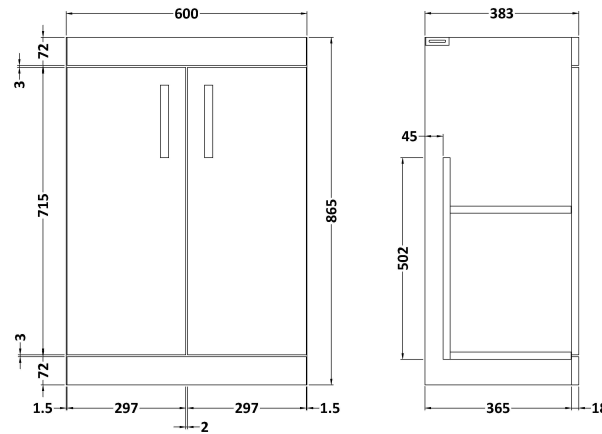

Sales Code: ATH024A

Description: 600 Fs 2-Door Vanity & Basin 1

Packaging Details

Barcode: 5055275899434

Sales Code: MOC603

Description: 600 Floor Standing 2-Door Basin Unit

Product Dimensions

Height (mm):	865
Width (mm):	600
Depth (mm):	383
Nett Weight (kg):	21

Packaging Dimensions

Height (mm):	405
Width (mm):	620
Depth (mm):	885
Gross Weight (kg):	21.5

Packaging Data

Box Colour:	Brown Cardboard Box
Box Qty:	1
Label Size:	100 x 50
Label Colour:	White Label
Label Qty:	2

Outer Box Dimensions (If Applicable)

Height (mm):	
Width (mm):	
Depth (mm):	
Gross Weight (kg):	
Barcode:	5055275881347

Product Details

Country of Origin:	United Kingdom
Fitting Instruction:	No
CE Certification:	N/A
FSC Certified Materials:	Yes
Colour:	Natural Oak
Construction Method:	Cam & Wood Dowel
Construction Type:	Rigid
Cabinet Finish:	MFC Textured Woodgrain
Fascia Finish:	MFC Textured Woodgrain
Cabinet Thickness (mm):	18
Fascia Thickness (mm):	18
Drawer Included:	No
Drawer Type:	Not Applicable
No of Shelves:	1
Hinge Type:	95 Degree Clip-On Soft Close
Hinge Included:	Yes, Supplied
Adjustable Legs:	No, Not Required
Fixings Included:	Yes
Handle Style:	Contemporary
Waste Shroud:	No
Handle Included:	Yes, Supplied
Handle Type:	D-Shape

Sales Code: NVM013

Description: 600 Mid-Edged Basin 1 Th

Product Dimensions

Height (mm):	180
Width (mm):	610
Depth (mm):	390
Nett Weight (kg):	11

Packaging Dimensions

Height (mm):	200
Width (mm):	410
Depth (mm):	630
Gross Weight (kg):	11