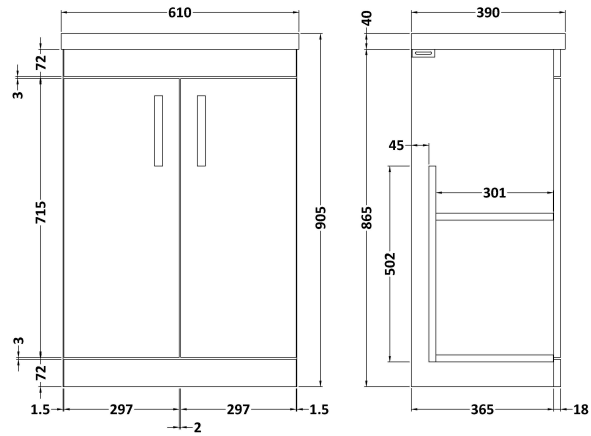

Sales Code: ATH024A

Description: 600 Fs 2-Door Vanity & Basin 1

Packaging Details

Barcode: 5055275899434

Sales Code: MOC603

Description: 600 Floor Standing 2-Door Basin Unit

Product Dimensions

Height (mm):	865
Width (mm):	600
Depth (mm):	383
Nett Weight (kg):	21

Packaging Dimensions

Height (mm):	405
Width (mm):	620
Depth (mm):	885
Gross Weight (kg):	21.5

Packaging Data

Box Colour:	Brown Cardboard Box
Box Qty:	1
Label Size:	100 x 50
Label Colour:	White Label
Label Qty:	2

Outer Box Dimensions (If Applicable)

Height (mm):	
Width (mm):	
Depth (mm):	
Gross Weight (kg):	
Barcode:	5055275881347

Product Details

Country of Origin:	United Kingdom
Fitting Instruction:	No
CE Certification:	N/A
FSC Certified Materials:	Yes
Colour:	Natural Oak
Construction Method:	Cam & Wood Dowel
Construction Type:	Rigid
Cabinet Finish:	MFC Textured Woodgrain
Fascia Finish:	MFC Textured Woodgrain
Cabinet Thickness (mm):	18
Fascia Thickness (mm):	18
Drawer Included:	No
Drawer Type:	Not Applicable
No of Shelves:	1
Hinge Type:	95 Degree Clip-On Soft Close
Hinge Included:	Yes, Supplied
Adjustable Legs:	No, Not Required
Fixings Included:	Yes
Handle Style:	Contemporary
Waste Shroud:	No
Handle Included:	Yes, Supplied
Handle Type:	D-Shape

Sales Code: NVM013

Description: 600 Mid-Edged Basin 1 Th

Product Dimensions

Height (mm):	180
Width (mm):	610
Depth (mm):	390
Nett Weight (kg):	11

Packaging Dimensions

Height (mm):	200
Width (mm):	410
Depth (mm):	630
Gross Weight (kg):	11