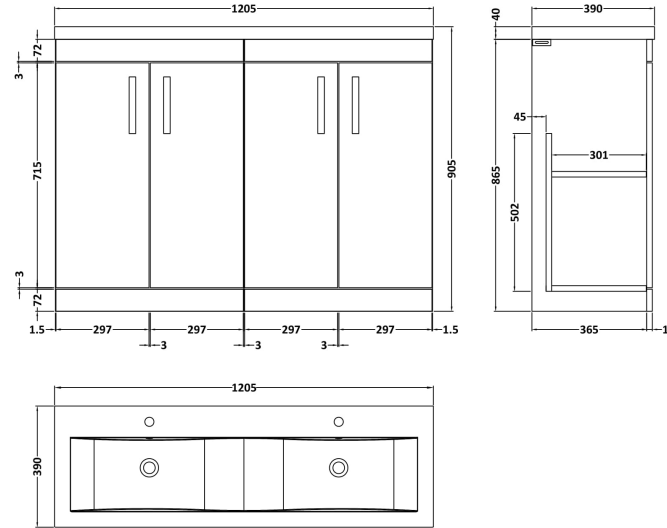

Sales Code: ATH024F

Description: 1200 Fs 4-Door Vanity & Double Basin

Packaging Details

Barcode: 5056211888550

Sales Code: MOC603

Description: 600 Floor Standing 2-Door Basin Unit

Product Dimensions

Height (mm):	865
Width (mm):	600
Depth (mm):	383
Nett Weight (kg):	21

Packaging Dimensions

Height (mm):	405
Width (mm):	620
Depth (mm):	885
Gross Weight (kg):	21.5

Packaging Data

Box Colour:	Brown Cardboard Box
Box Qty:	1
Label Size:	100 x 50
Label Colour:	White Label
Label Qty:	2

Outer Box Dimensions (If Applicable)

Height (mm):	
Width (mm):	
Depth (mm):	
Gross Weight (kg):	
Barcode:	5055275881347

Product Details

Country of Origin:	United Kingdom
Fitting Instruction:	No
CE Certification:	N/A
FSC Certified Materials:	Yes
Colour:	Natural Oak
Construction Method:	Cam & Wood Dowel
Construction Type:	Rigid
Cabinet Finish:	MFC Textured Woodgrain
Fascia Finish:	MFC Textured Woodgrain
Cabinet Thickness (mm):	18
Fascia Thickness (mm):	18
Drawer Included:	No
Drawer Type:	Not Applicable
No of Shelves:	1
Hinge Type:	95 Degree Clip-On Soft Close
Hinge Included:	Yes, Supplied
Adjustable Legs:	No, Not Required
Fixings Included:	Yes
Handle Style:	Contemporary
Waste Shroud:	No
Handle Included:	Yes, Supplied
Handle Type:	D-Shape

Sales Code: CBM424

Description: Double Ceramic Basin 1208X392

Product Dimensions

Height (mm):	390
Width (mm):	1205
Depth (mm):	175
Nett Weight (kg):	27

Packaging Dimensions

Height (mm):	205
Width (mm):	1270
Depth (mm):	510
Gross Weight (kg):	27