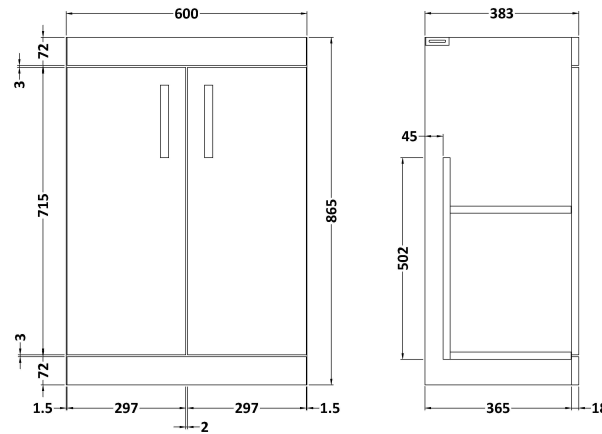

Sales Code: ATH024F

Description: 1200 Fs 4-Door Vanity & Double Basin

Packaging Details

Barcode: 5056211888550

Sales Code: MOC603

Description: 600 Floor Standing 2-Door Basin Unit

Product Dimensions

Height (mm):	865
Width (mm):	600
Depth (mm):	383
Nett Weight (kg):	21

Packaging Dimensions

Height (mm):	405
Width (mm):	620
Depth (mm):	885
Gross Weight (kg):	21.5

Packaging Data

Box Colour:	Brown Cardboard Box
Box Qty:	1
Label Size:	100 x 50
Label Colour:	White Label
Label Qty:	2

Outer Box Dimensions (If Applicable)

Height (mm):	
Width (mm):	
Depth (mm):	
Gross Weight (kg):	
Barcode:	5055275881347

Product Details

Country of Origin:	United Kingdom
Fitting Instruction:	No
CE Certification:	N/A
FSC Certified Materials:	Yes
Colour:	Natural Oak
Construction Method:	Cam & Wood Dowel
Construction Type:	Rigid
Cabinet Finish:	MFC Textured Woodgrain
Fascia Finish:	MFC Textured Woodgrain
Cabinet Thickness (mm):	18
Fascia Thickness (mm):	18
Drawer Included:	No
Drawer Type:	Not Applicable
No of Shelves:	1
Hinge Type:	95 Degree Clip-On Soft Close
Hinge Included:	Yes, Supplied
Adjustable Legs:	No, Not Required
Fixings Included:	Yes
Handle Style:	Contemporary
Waste Shroud:	No
Handle Included:	Yes, Supplied
Handle Type:	D-Shape

Sales Code: CBM424

Description: Double Ceramic Basin 1208X392

Product Dimensions

Height (mm):	390
Width (mm):	1205
Depth (mm):	175
Nett Weight (kg):	27

Packaging Dimensions

Height (mm):	205
Width (mm):	1270
Depth (mm):	510
Gross Weight (kg):	27