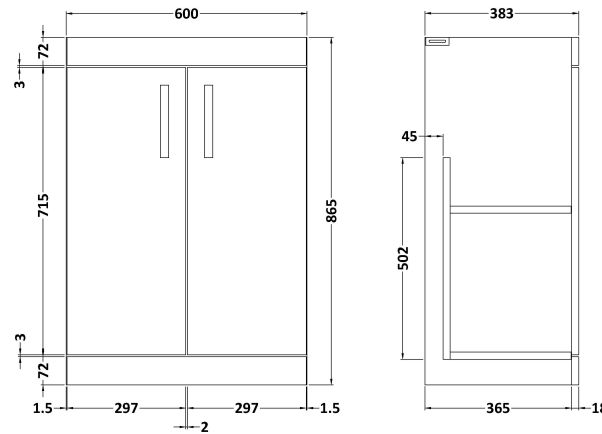

Sales Code: ATH025A

Description: 600 Fs 2-Door Vanity & Basin 1

Packaging Details

Barcode: 5055275899441

Sales Code: MOD503

Description: 600 2-Door F/S Unit

Product Dimensions

Height (mm):	865
Width (mm):	600
Depth (mm):	383
Nett Weight (kg):	21

Packaging Dimensions

Height (mm):	405
Width (mm):	620
Depth (mm):	885
Gross Weight (kg):	21.5

Packaging Data

Box Colour:	Brown Cardboard Box
Box Qty:	1
Label Size:	100 x 50
Label Colour:	White Label
Label Qty:	2

Outer Box Dimensions (If Applicable)

Height (mm):	
Width (mm):	
Depth (mm):	
Gross Weight (kg):	
Barcode:	5055275825495

Product Details

Country of Origin:	United Kingdom
Fitting Instruction:	No
CE Certification:	N/A
FSC Certified Materials:	Yes
Colour:	Brown Grey Avola
Construction Method:	Cam & Wood Dowel
Construction Type:	Rigid
Cabinet Finish:	MFC Textured Woodgrain
Fascia Finish:	MFC Textured Woodgrain
Cabinet Thickness (mm):	18
Fascia Thickness (mm):	18
Drawer Included:	No
Drawer Type:	Not Applicable
No of Shelves:	1
Hinge Type:	95 Degree Clip-On Soft Close
Hinge Included:	Yes, Supplied
Adjustable Legs:	No, Not Required
Fixings Included:	Yes
Handle Style:	Contemporary
Waste Shroud:	No
Handle Included:	Yes, Supplied
Handle Type:	D-Shape

Sales Code: NVM013

Description: 600 Mid-Edged Basin 1 Th

Product Dimensions

Height (mm):	180
Width (mm):	610
Depth (mm):	390
Nett Weight (kg):	11

Packaging Dimensions

Height (mm):	200
Width (mm):	410
Depth (mm):	630
Gross Weight (kg):	11