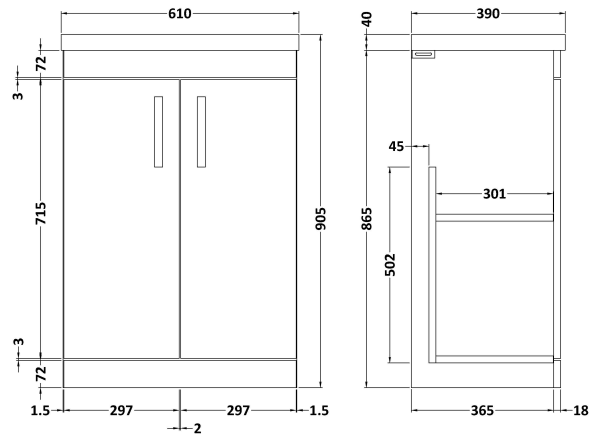

Sales Code: ATH025A

Description: 600 Fs 2-Door Vanity & Basin 1

Packaging Details

Barcode: 5055275899441

Sales Code: MOD503

Description: 600 2-Door F/S Unit

Product Dimensions

Height (mm):	865
Width (mm):	600
Depth (mm):	383
Nett Weight (kg):	21

Packaging Dimensions

Height (mm):	405
Width (mm):	620
Depth (mm):	885
Gross Weight (kg):	21.5

Packaging Data

Box Colour:	Brown Cardboard Box
Box Qty:	1
Label Size:	100 x 50
Label Colour:	White Label
Label Qty:	2

Outer Box Dimensions (If Applicable)

Height (mm):	
Width (mm):	
Depth (mm):	
Gross Weight (kg):	
Barcode:	5055275825495

Product Details

Country of Origin:	United Kingdom
Fitting Instruction:	No
CE Certification:	N/A
FSC Certified Materials:	Yes
Colour:	Brown Grey Avola
Construction Method:	Cam & Wood Dowel
Construction Type:	Rigid
Cabinet Finish:	MFC Textured Woodgrain
Fascia Finish:	MFC Textured Woodgrain
Cabinet Thickness (mm):	18
Fascia Thickness (mm):	18
Drawer Included:	No
Drawer Type:	Not Applicable
No of Shelves:	1
Hinge Type:	95 Degree Clip-On Soft Close
Hinge Included:	Yes, Supplied
Adjustable Legs:	No, Not Required
Fixings Included:	Yes
Handle Style:	Contemporary
Waste Shroud:	No
Handle Included:	Yes, Supplied
Handle Type:	D-Shape

Sales Code: NVM013

Description: 600 Mid-Edged Basin 1 Th

Product Dimensions

Height (mm):	180
Width (mm):	610
Depth (mm):	390
Nett Weight (kg):	11

Packaging Dimensions

Height (mm):	200
Width (mm):	410
Depth (mm):	630
Gross Weight (kg):	11