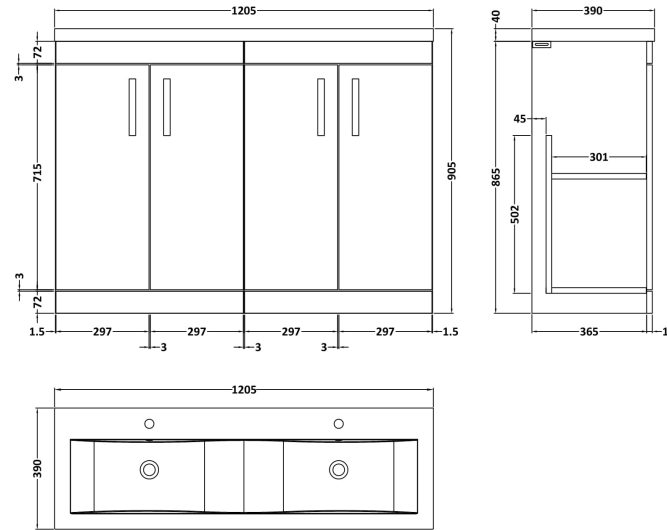

Sales Code: ATH025F

Description: 1200 Fs 4-Door Vanity & Double Basin

Packaging Details

Barcode: 5056211888567

Sales Code: MOD503

Description: 600 2-Door F/S Unit

Product Dimensions

Height (mm):	865
Width (mm):	600
Depth (mm):	383
Nett Weight (kg):	21

Packaging Dimensions

Height (mm):	405
Width (mm):	620
Depth (mm):	885
Gross Weight (kg):	21.5

Packaging Data

Box Colour:	Brown Cardboard Box
Box Qty:	1
Label Size:	100 x 50
Label Colour:	White Label
Label Qty:	2

Outer Box Dimensions (If Applicable)

Height (mm):	
Width (mm):	
Depth (mm):	
Gross Weight (kg):	
Barcode:	5055275825495

Product Details

Country of Origin:	United Kingdom
Fitting Instruction:	No
CE Certification:	N/A
FSC Certified Materials:	Yes
Colour:	Brown Grey Avola
Construction Method:	Cam & Wood Dowel
Construction Type:	Rigid
Cabinet Finish:	MFC Textured Woodgrain
Fascia Finish:	MFC Textured Woodgrain
Cabinet Thickness (mm):	18
Fascia Thickness (mm):	18
Drawer Included:	No
Drawer Type:	Not Applicable
No of Shelves:	1
Hinge Type:	95 Degree Clip-On Soft Close
Hinge Included:	Yes, Supplied
Adjustable Legs:	No, Not Required
Fixings Included:	Yes
Handle Style:	Contemporary
Waste Shroud:	No
Handle Included:	Yes, Supplied
Handle Type:	D-Shape

Sales Code: CBM424

Description: Double Ceramic Basin 1208X392

Product Dimensions

Height (mm):	390
Width (mm):	1205
Depth (mm):	175
Nett Weight (kg):	27

Packaging Dimensions

Height (mm):	205
Width (mm):	1270
Depth (mm):	510
Gross Weight (kg):	27