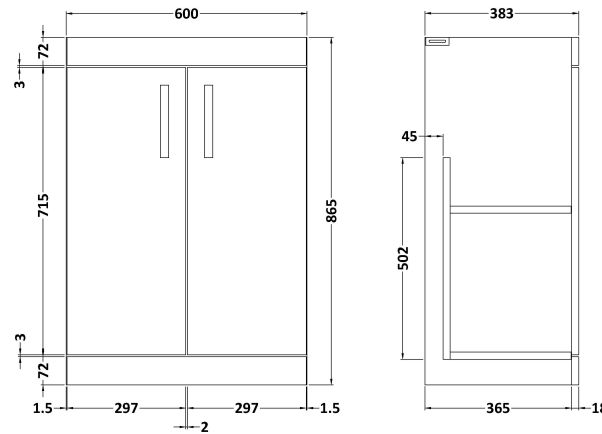

Sales Code: ATH025F

Description: 1200 Fs 4-Door Vanity & Double Basin

Packaging Details

Barcode: 5056211888567

Sales Code: MOD503

Description: 600 2-Door F/S Unit

Product Dimensions

Height (mm):	865
Width (mm):	600
Depth (mm):	383
Nett Weight (kg):	21

Packaging Dimensions

Height (mm):	405
Width (mm):	620
Depth (mm):	885
Gross Weight (kg):	21.5

Packaging Data

Box Colour:	Brown Cardboard Box
Box Qty:	1
Label Size:	100 x 50
Label Colour:	White Label
Label Qty:	2

Outer Box Dimensions (If Applicable)

Height (mm):	
Width (mm):	
Depth (mm):	
Gross Weight (kg):	
Barcode:	5055275825495

Product Details

Country of Origin:	United Kingdom
Fitting Instruction:	No
CE Certification:	N/A
FSC Certified Materials:	Yes
Colour:	Brown Grey Avola
Construction Method:	Cam & Wood Dowel
Construction Type:	Rigid
Cabinet Finish:	MFC Textured Woodgrain
Fascia Finish:	MFC Textured Woodgrain
Cabinet Thickness (mm):	18
Fascia Thickness (mm):	18
Drawer Included:	No
Drawer Type:	Not Applicable
No of Shelves:	1
Hinge Type:	95 Degree Clip-On Soft Close
Hinge Included:	Yes, Supplied
Adjustable Legs:	No, Not Required
Fixings Included:	Yes
Handle Style:	Contemporary
Waste Shroud:	No
Handle Included:	Yes, Supplied
Handle Type:	D-Shape

Sales Code: CBM424

Description: Double Ceramic Basin 1208X392

Product Dimensions

Height (mm):	390
Width (mm):	1205
Depth (mm):	175
Nett Weight (kg):	27

Packaging Dimensions

Height (mm):	205
Width (mm):	1270
Depth (mm):	510
Gross Weight (kg):	27