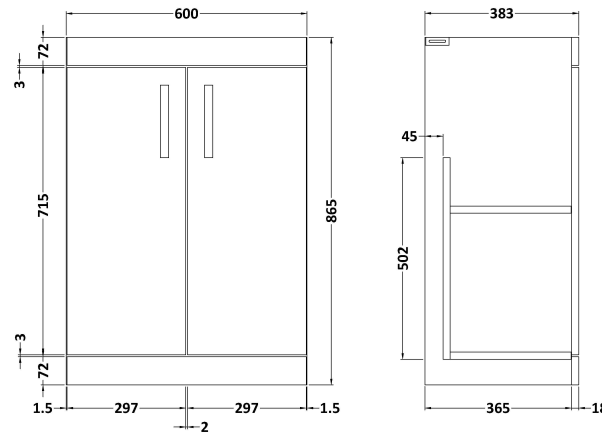

Sales Code: ATH026A

Description: 600 Fs 2-Door Vanity & Basin 1

Packaging Details

Barcode: 5055275899458

Sales Code: MOD603

Description: 600 Floor Standing 2-Door Basin Unit

Product Dimensions

Height (mm):	865
Width (mm):	600
Depth (mm):	383
Nett Weight (kg):	21

Packaging Dimensions

Height (mm):	405
Width (mm):	620
Depth (mm):	885
Gross Weight (kg):	21.5

Packaging Data

Box Colour:	Brown Cardboard Box
Box Qty:	1
Label Size:	100 x 50
Label Colour:	White Label
Label Qty:	2

Outer Box Dimensions (If Applicable)

Height (mm):	
Width (mm):	
Depth (mm):	
Gross Weight (kg):	
Barcode:	5055275825501

Product Details

Country of Origin:	United Kingdom
Fitting Instruction:	No
CE Certification:	N/A
FSC Certified Materials:	Yes
Colour:	Hacienda Black
Construction Method:	Cam & Wood Dowel
Construction Type:	Rigid
Cabinet Finish:	MFC Textured Woodgrain
Fascia Finish:	MFC Textured Woodgrain
Cabinet Thickness (mm):	18
Fascia Thickness (mm):	18
Drawer Included:	No
Drawer Type:	Not Applicable
No of Shelves:	1
Hinge Type:	95 Degree Clip-On Soft Close
Hinge Included:	Yes, Supplied
Adjustable Legs:	No, Not Required
Fixings Included:	Yes
Handle Style:	Contemporary
Waste Shroud:	No
Handle Included:	Yes, Supplied
Handle Type:	D-Shape

Sales Code: NVM013

Description: 600 Mid-Edged Basin 1 Th

Product Dimensions

Height (mm):	180
Width (mm):	610
Depth (mm):	390
Nett Weight (kg):	11

Packaging Dimensions

Height (mm):	200
Width (mm):	410
Depth (mm):	630
Gross Weight (kg):	11