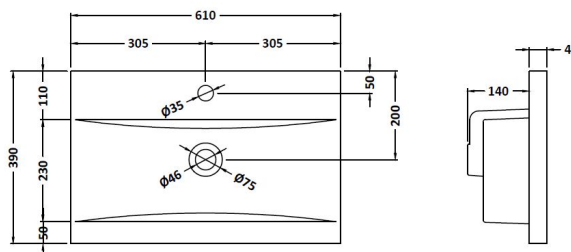

Packaging Dimensions

Height (mm):	405
Width (mm):	620
Depth (mm):	885
Gross Weight (kg):	21.5

Packaging Data

Box Colour:	Brown Cardboard Box
Box Qty:	1
Label Size:	100 x 50
Label Colour:	White Label
Label Qty:	2

Outer Box Dimensions (If Applicable)

Height (mm):	
Width (mm):	
Depth (mm):	
Gross Weight (kg):	
Barcode:	5055275825501

Product Details

Country of Origin:	United Kingdom
Fitting Instruction:	No
CE Certification:	N/A
FSC Certified Materials:	Yes
Colour:	Hacienda Black
Construction Method:	Cam & Wood Dowel
Construction Type:	Rigid
Cabinet Finish:	MFC Textured Woodgrain
Fascia Finish:	MFC Textured Woodgrain
Cabinet Thickness (mm):	18
Fascia Thickness (mm):	18
Drawer Included:	No
Drawer Type:	Not Applicable
No of Shelves:	1
Hinge Type:	95 Degree Clip-On Soft Close
Hinge Included:	Yes, Supplied
Adjustable Legs:	No, Not Required
Fixings Included:	Yes
Handle Style:	Contemporary
Waste Shroud:	No
Handle Included:	Yes, Supplied
Handle Type:	D-Shape

Sales Code: NVM013

Description: 600 Mid-Edged Basin 1 Th

Product Dimensions

Height (mm):	180
Width (mm):	610
Depth (mm):	390
Nett Weight (kg):	11

Packaging Dimensions

Height (mm):	200
Width (mm):	410
Depth (mm):	630
Gross Weight (kg):	11

Packaging Data

Box Colour:	Brown Cardboard Box - Printed
Box Qty:	1
Label Size:	100 x 50
Label Colour:	White Label
Label Qty:	2

Outer Box Dimensions (If Applicable)

Height (mm):	
Width (mm):	
Depth (mm):	
Gross Weight (kg):	
Barcode:	5055369043415