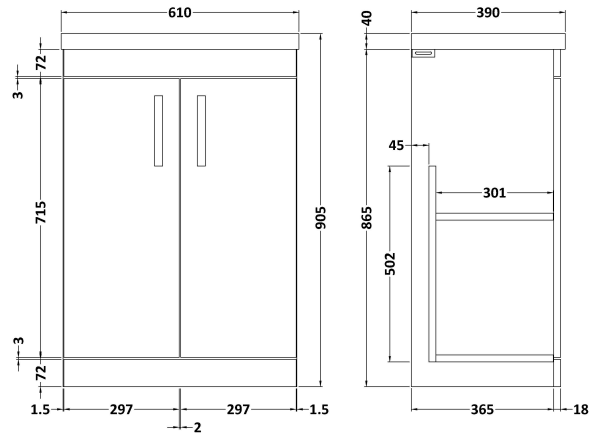

Sales Code: ATH026A

Description: 600 Fs 2-Door Vanity & Basin 1

Packaging Details

Barcode: 5055275899458

Sales Code: MOD603

Description: 600 Floor Standing 2-Door Basin Unit

Product Dimensions

Height (mm):	865
Width (mm):	600
Depth (mm):	383
Nett Weight (kg):	21

Packaging Dimensions

Height (mm):	405
Width (mm):	620
Depth (mm):	885
Gross Weight (kg):	21.5

Packaging Data

Box Colour:	Brown Cardboard Box
Box Qty:	1
Label Size:	100 x 50
Label Colour:	White Label
Label Qty:	2

Outer Box Dimensions (If Applicable)

Height (mm):	
Width (mm):	
Depth (mm):	
Gross Weight (kg):	
Barcode:	5055275825501

Product Details

Country of Origin:	United Kingdom
Fitting Instruction:	No
CE Certification:	N/A
FSC Certified Materials:	Yes
Colour:	Hacienda Black
Construction Method:	Cam & Wood Dowel
Construction Type:	Rigid
Cabinet Finish:	MFC Textured Woodgrain
Fascia Finish:	MFC Textured Woodgrain
Cabinet Thickness (mm):	18
Fascia Thickness (mm):	18
Drawer Included:	No
Drawer Type:	Not Applicable
No of Shelves:	1
Hinge Type:	95 Degree Clip-On Soft Close
Hinge Included:	Yes, Supplied
Adjustable Legs:	No, Not Required
Fixings Included:	Yes
Handle Style:	Contemporary
Waste Shroud:	No
Handle Included:	Yes, Supplied
Handle Type:	D-Shape

Sales Code: NVM013

Description: 600 Mid-Edged Basin 1 Th

Product Dimensions

Height (mm):	180
Width (mm):	610
Depth (mm):	390
Nett Weight (kg):	11

Packaging Dimensions

Height (mm):	200
Width (mm):	410
Depth (mm):	630
Gross Weight (kg):	11