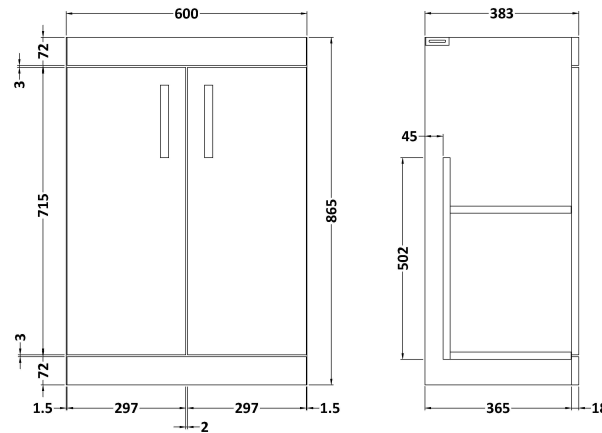

Sales Code: ATH026F

Description: 1200 Fs 4-Door Vanity & Double Basin

Packaging Details

Barcode: 5056211888574

Sales Code: MOD603

Description: 600 Floor Standing 2-Door Basin Unit

Product Dimensions

Height (mm):	865
Width (mm):	600
Depth (mm):	383
Nett Weight (kg):	21

Packaging Dimensions

Height (mm):	405
Width (mm):	620
Depth (mm):	885
Gross Weight (kg):	21.5

Packaging Data

Box Colour:	Brown Cardboard Box
Box Qty:	1
Label Size:	100 x 50
Label Colour:	White Label
Label Qty:	2

Outer Box Dimensions (If Applicable)

Height (mm):	
Width (mm):	
Depth (mm):	
Gross Weight (kg):	
Barcode:	5055275825501

Product Details

Country of Origin:	United Kingdom
Fitting Instruction:	No
CE Certification:	N/A
FSC Certified Materials:	Yes
Colour:	Hacienda Black
Construction Method:	Cam & Wood Dowel
Construction Type:	Rigid
Cabinet Finish:	MFC Textured Woodgrain
Fascia Finish:	MFC Textured Woodgrain
Cabinet Thickness (mm):	18
Fascia Thickness (mm):	18
Drawer Included:	No
Drawer Type:	Not Applicable
No of Shelves:	1
Hinge Type:	95 Degree Clip-On Soft Close
Hinge Included:	Yes, Supplied
Adjustable Legs:	No, Not Required
Fixings Included:	Yes
Handle Style:	Contemporary
Waste Shroud:	No
Handle Included:	Yes, Supplied
Handle Type:	D-Shape

Sales Code: CBM424

Description: Double Ceramic Basin 1208X392

Product Dimensions

Height (mm):	390
Width (mm):	1205
Depth (mm):	175
Nett Weight (kg):	27

Packaging Dimensions

Height (mm):	205
Width (mm):	1270
Depth (mm):	510
Gross Weight (kg):	27