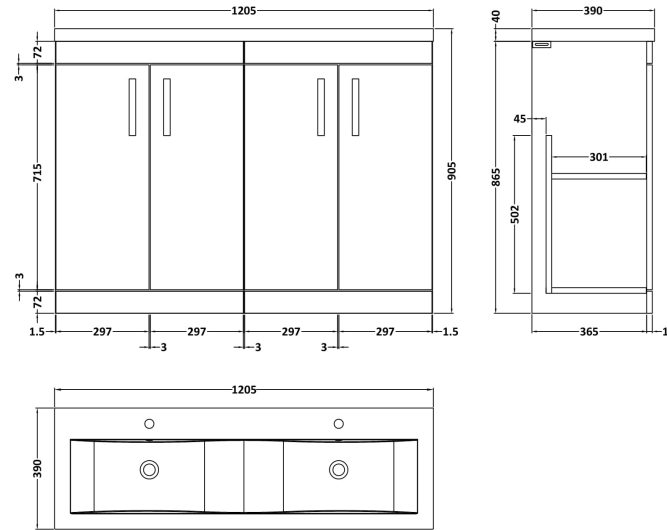

Sales Code: ATH026F

Description: 1200 Fs 4-Door Vanity & Double Basin

Packaging Details

Barcode: 5056211888574

Sales Code: MOD603

Description: 600 Floor Standing 2-Door Basin Unit

Product Dimensions

Height (mm):	865
Width (mm):	600
Depth (mm):	383
Nett Weight (kg):	21

Packaging Dimensions

Height (mm):	405
Width (mm):	620
Depth (mm):	885
Gross Weight (kg):	21.5

Packaging Data

Box Colour:	Brown Cardboard Box
Box Qty:	1
Label Size:	100 x 50
Label Colour:	White Label
Label Qty:	2

Outer Box Dimensions (If Applicable)

Height (mm):	
Width (mm):	
Depth (mm):	
Gross Weight (kg):	
Barcode:	5055275825501

Product Details

Country of Origin:	United Kingdom
Fitting Instruction:	No
CE Certification:	N/A
FSC Certified Materials:	Yes
Colour:	Hacienda Black
Construction Method:	Cam & Wood Dowel
Construction Type:	Rigid
Cabinet Finish:	MFC Textured Woodgrain
Fascia Finish:	MFC Textured Woodgrain
Cabinet Thickness (mm):	18
Fascia Thickness (mm):	18
Drawer Included:	No
Drawer Type:	Not Applicable
No of Shelves:	1
Hinge Type:	95 Degree Clip-On Soft Close
Hinge Included:	Yes, Supplied
Adjustable Legs:	No, Not Required
Fixings Included:	Yes
Handle Style:	Contemporary
Waste Shroud:	No
Handle Included:	Yes, Supplied
Handle Type:	D-Shape

Sales Code: CBM424

Description: Double Ceramic Basin 1208X392

Product Dimensions

Height (mm):	390
Width (mm):	1205
Depth (mm):	175
Nett Weight (kg):	27

Packaging Dimensions

Height (mm):	205
Width (mm):	1270
Depth (mm):	510
Gross Weight (kg):	27