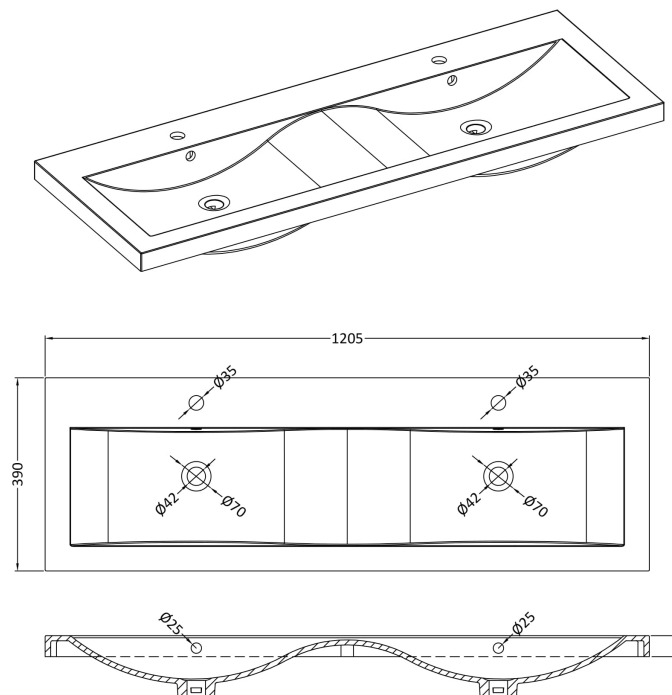

Packaging Dimensions

Height (mm):	405
Width (mm):	620
Depth (mm):	885
Gross Weight (kg):	21.5

Packaging Data

Box Colour:	Brown Cardboard Box - Printed
Box Qty:	0
Label Size:	0 x 0
Label Colour:	White Label
Label Qty:	2

Outer Box Dimensions (If Applicable)

Height (mm):	
Width (mm):	
Depth (mm):	
Gross Weight (kg):	
Barcode:	5055275880623

Product Details

Country of Origin:	China
Fitting Instruction:	No
CE Certification:	N/A
FSC Certified Materials:	Yes
Colour:	Gloss White
Construction Method:	Cam & Wood Dowel
Construction Type:	Rigid
Cabinet Finish:	MFC Painted Gloss
Fascia Finish:	Mdf Painted Gloss
Cabinet Thickness (mm):	16
Fascia Thickness (mm):	18
Drawer Included:	No
Drawer Type:	Not Applicable
No of Shelves:	1
Hinge Type:	95 Degree Clip-On Soft Close
Hinge Included:	Yes, Supplied
Adjustable Legs:	No, Not Required
Fixings Included:	Yes
Handle Style:	Contemporary
Waste Shroud:	No
Handle Included:	Yes, Supplied
Handle Type:	D-Shape

Sales Code: CBM424

Description: Double Ceramic Basin 1208X392

Product Dimensions

Height (mm):	390
Width (mm):	1205
Depth (mm):	175
Nett Weight (kg):	27

Packaging Dimensions

Height (mm):	205
Width (mm):	1270
Depth (mm):	510
Gross Weight (kg):	27

Packaging Data

Box Colour:	Brown Cardboard Box - Printed
Box Qty:	1
Label Size:	100 x 50
Label Colour:	White Label
Label Qty:	2

Outer Box Dimensions (If Applicable)

Height (mm):	
Width (mm):	
Depth (mm):	
Gross Weight (kg):	
Barcode:	5056211875826