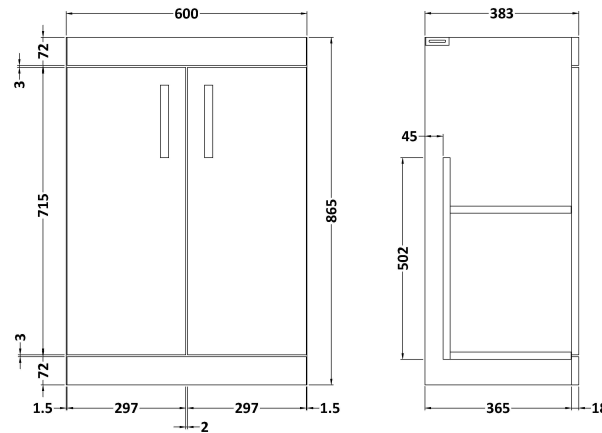

Sales Code: ATH027F

Description: 1200 Fs 4-Door Vanity & Double Basin

Packaging Details

Barcode: 5056211888581

Sales Code: MOE103

Description: 600 Floor Standing 2-Door Basin Unit

Product Dimensions

Height (mm):	865
Width (mm):	600
Depth (mm):	383
Nett Weight (kg):	21

Packaging Dimensions

Height (mm):	405
Width (mm):	620
Depth (mm):	885
Gross Weight (kg):	21.5

Packaging Data

Box Colour:	Brown Cardboard Box - Printed
Box Qty:	0
Label Size:	0 x 0
Label Colour:	White Label
Label Qty:	2

Outer Box Dimensions (If Applicable)

Height (mm):	
Width (mm):	
Depth (mm):	
Gross Weight (kg):	
Barcode:	5055275880623

Product Details

Country of Origin:	China
Fitting Instruction:	No
CE Certification:	N/A
FSC Certified Materials:	Yes
Colour:	Gloss White
Construction Method:	Cam & Wood Dowel
Construction Type:	Rigid
Cabinet Finish:	MFC Painted Gloss
Fascia Finish:	Mdf Painted Gloss
Cabinet Thickness (mm):	16
Fascia Thickness (mm):	18
Drawer Included:	No
Drawer Type:	Not Applicable
No of Shelves:	1
Hinge Type:	95 Degree Clip-On Soft Close
Hinge Included:	Yes, Supplied
Adjustable Legs:	No, Not Required
Fixings Included:	Yes
Handle Style:	Contemporary
Waste Shroud:	No
Handle Included:	Yes, Supplied
Handle Type:	D-Shape

Sales Code: CBM424

Description: Double Ceramic Basin 1208X392

Product Dimensions

Height (mm):	390
Width (mm):	1205
Depth (mm):	175
Nett Weight (kg):	27

Packaging Dimensions

Height (mm):	205
Width (mm):	1270
Depth (mm):	510
Gross Weight (kg):	27