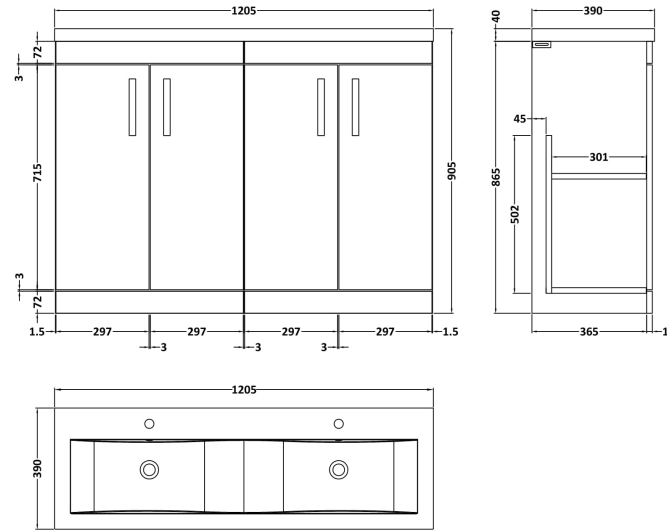

Sales Code: ATH027F

Description: 1200 Fs 4-Door Vanity & Double Basin

Packaging Details

Barcode: 5056211888581

Sales Code: MOE103

Description: 600 Floor Standing 2-Door Basin Unit

Product Dimensions

Height (mm):	865
Width (mm):	600
Depth (mm):	383
Nett Weight (kg):	21

Packaging Dimensions

Height (mm):	405
Width (mm):	620
Depth (mm):	885
Gross Weight (kg):	21.5

Packaging Data

Box Colour:	Brown Cardboard Box - Printed
Box Qty:	0
Label Size:	0 x 0
Label Colour:	White Label
Label Qty:	2

Outer Box Dimensions (If Applicable)

Height (mm):	
Width (mm):	
Depth (mm):	
Gross Weight (kg):	
Barcode:	5055275880623

Product Details

Country of Origin:	China
Fitting Instruction:	No
CE Certification:	N/A
FSC Certified Materials:	Yes
Colour:	Gloss White
Construction Method:	Cam & Wood Dowel
Construction Type:	Rigid
Cabinet Finish:	MFC Painted Gloss
Fascia Finish:	Mdf Painted Gloss
Cabinet Thickness (mm):	16
Fascia Thickness (mm):	18
Drawer Included:	No
Drawer Type:	Not Applicable
No of Shelves:	1
Hinge Type:	95 Degree Clip-On Soft Close
Hinge Included:	Yes, Supplied
Adjustable Legs:	No, Not Required
Fixings Included:	Yes
Handle Style:	Contemporary
Waste Shroud:	No
Handle Included:	Yes, Supplied
Handle Type:	D-Shape

Sales Code: CBM424

Description: Double Ceramic Basin 1208X392

Product Dimensions

Height (mm):	390
Width (mm):	1205
Depth (mm):	175
Nett Weight (kg):	27

Packaging Dimensions

Height (mm):	205
Width (mm):	1270
Depth (mm):	510
Gross Weight (kg):	27