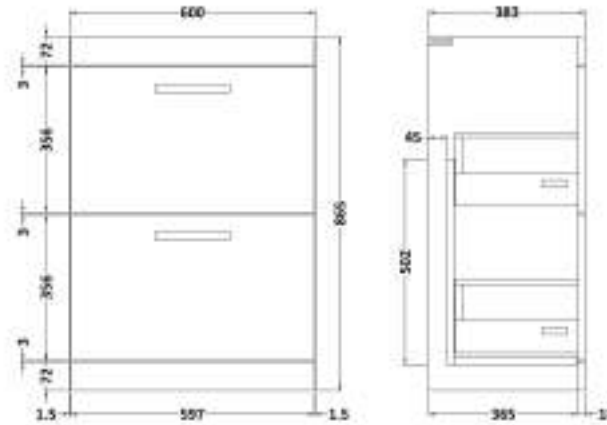

Sales Code: ATH031A

Description: 600 Fs 2-Drawer Vanity & Basin 1

Packaging Details

Barcode: 5055275899502

Sales Code: MOC633

Description: 600 Floor Standing 2-Drawer Basin Unit

Product Dimensions

Height (mm):	865
Width (mm):	600
Depth (mm):	383
Nett Weight (kg):	26

Packaging Dimensions

Height (mm):	885
Width (mm):	620
Depth (mm):	405
Gross Weight (kg):	26.5

Packaging Data

Box Colour:	Brown Cardboard Box
Box Qty:	1
Label Size:	100 x 50
Label Colour:	White Label
Label Qty:	2

Sales Code: NVM013

Description: 600 Mid-Edged Basin 1 Th

Product Dimensions

Height (mm):	180
Width (mm):	610
Depth (mm):	390
Nett Weight (kg):	11

Packaging Dimensions

Height (mm):	200
Width (mm):	410
Depth (mm):	630
Gross Weight (kg):	11

Packaging Data

Box Colour:	Brown Cardboard Box - Printed
Box Qty:	1
Label Size:	100 x 50
Label Colour:	White Label
Label Qty:	2

Outer Box Dimensions (If Applicable)

Height (mm):	
Width (mm):	
Depth (mm):	
Gross Weight (kg):	
Barcode:	5055369043415