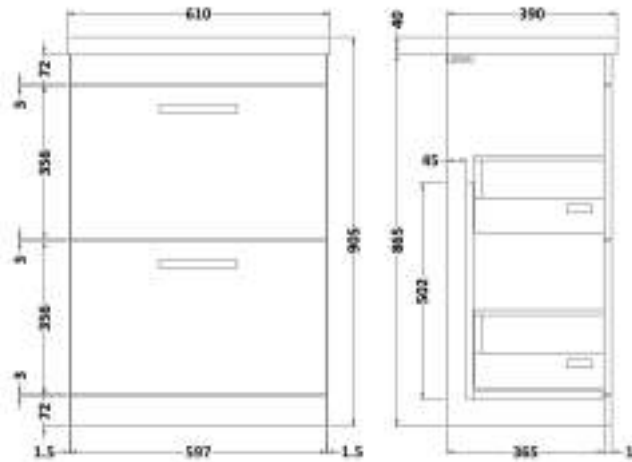

Sales Code: ATH031A

Description: 600 Fs 2-Drawer Vanity & Basin 1

Packaging Details

Barcode: 5055275899502

Sales Code: MOC633

Description: 600 Floor Standing 2-Drawer Basin Unit

Product Dimensions

Height (mm):	865
Width (mm):	600
Depth (mm):	383
Nett Weight (kg):	26

Packaging Dimensions

Height (mm):	885
Width (mm):	620
Depth (mm):	405
Gross Weight (kg):	26.5

Packaging Data

Box Colour:	Brown Cardboard Box
Box Qty:	1
Label Size:	100 x 50
Label Colour:	White Label
Label Qty:	2

Sales Code: NVM013

Description: 600 Mid-Edged Basin 1 Th

Product Dimensions

Height (mm):	180
Width (mm):	610
Depth (mm):	390
Nett Weight (kg):	11

Packaging Dimensions

Height (mm):	200
Width (mm):	410
Depth (mm):	630
Gross Weight (kg):	11

Packaging Data

Box Colour:	Brown Cardboard Box - Printed
Box Qty:	1
Label Size:	100 x 50
Label Colour:	White Label
Label Qty:	2

Outer Box Dimensions (If Applicable)

Height (mm):	
Width (mm):	
Depth (mm):	
Gross Weight (kg):	
Barcode:	5055369043415