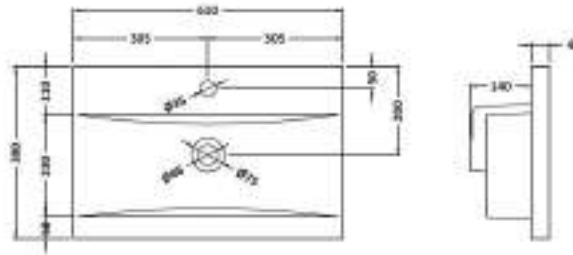

Packaging Dimensions

Height (mm):	885
Width (mm):	620
Depth (mm):	405
Gross Weight (kg):	26.5

Packaging Data

Box Colour:	Brown Cardboard Box
Box Qty:	1
Label Size:	100 x 50
Label Colour:	White Label
Label Qty:	2

Outer Box Dimensions (If Applicable)

Height (mm):	
Width (mm):	
Depth (mm):	
Gross Weight (kg):	
Barcode:	5055275881354

Product Details

Country of Origin:	United Kingdom
Fitting Instruction:	No
CE Certification:	N/A
FSC Certified Materials:	Yes
Colour:	Natural Oak
Construction Method:	Cam & Wood Dowel
Construction Type:	Rigid
Cabinet Finish:	MFC Textured Woodgrain
Fascia Finish:	MFC Textured Woodgrain
Cabinet Thickness (mm):	18
Fascia Thickness (mm):	18
Drawer Included:	Yes
Drawer Type:	80mm High Metal S/C Inc Galler
No of Shelves:	0
Hinge Type:	Not Applicable
Hinge Included:	Not Applicable
Adjustable Legs:	No, Not Required
Fixings Included:	Yes
Handle Style:	Contemporary
Waste Shroud:	Yes
Handle Included:	Yes, Supplied
Handle Type:	D-Shape

Sales Code: NVM013

Description: 600 Mid-Edged Basin 1 Th

Product Dimensions

Height (mm):	180
Width (mm):	610
Depth (mm):	390
Nett Weight (kg):	11

Packaging Dimensions

Height (mm):	200
Width (mm):	410
Depth (mm):	630
Gross Weight (kg):	11

Packaging Data

Box Colour:	Brown Cardboard Box - Printed
Box Qty:	1
Label Size:	100 x 50
Label Colour:	White Label
Label Qty:	2

Outer Box Dimensions (If Applicable)

Height (mm):	
Width (mm):	
Depth (mm):	
Gross Weight (kg):	
Barcode:	5055369043415