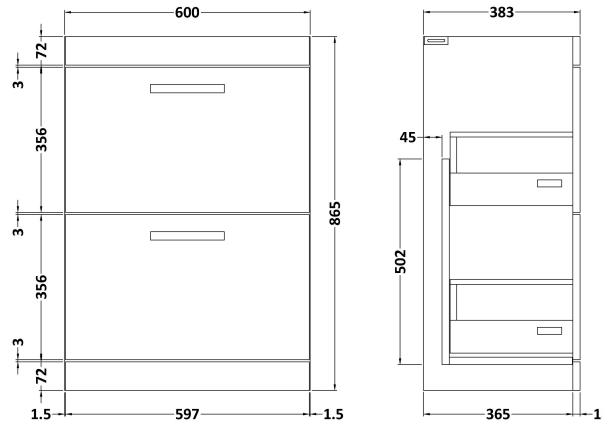

Sales Code: ATH031F

Description: 1200 Fs 4-Drawer Vanity & Double Basin

Packaging Details

Barcode: 5056211888611

Sales Code: MOC633

Description: 600 Floor Standing 2-Drawer Basin Unit

Product Dimensions

Height (mm):	865
Width (mm):	600
Depth (mm):	383
Nett Weight (kg):	26

Packaging Dimensions

Height (mm):	885
Width (mm):	620
Depth (mm):	405
Gross Weight (kg):	26.5

Packaging Data

Box Colour:	Brown Cardboard Box
Box Qty:	1
Label Size:	100 x 50
Label Colour:	White Label
Label Qty:	2

Sales Code: CBM424

Description: Double Ceramic Basin 1208X392

Product Dimensions

Height (mm):	390
Width (mm):	1205
Depth (mm):	175
Nett Weight (kg):	27

Packaging Dimensions

Height (mm):	205
Width (mm):	1270
Depth (mm):	510
Gross Weight (kg):	27

Packaging Data

Box Colour:	Brown Cardboard Box - Printed
Box Qty:	1
Label Size:	100 x 50
Label Colour:	White Label
Label Qty:	2

Outer Box Dimensions (If Applicable)

Height (mm):	
Width (mm):	
Depth (mm):	
Gross Weight (kg):	
Barcode:	5056211875826