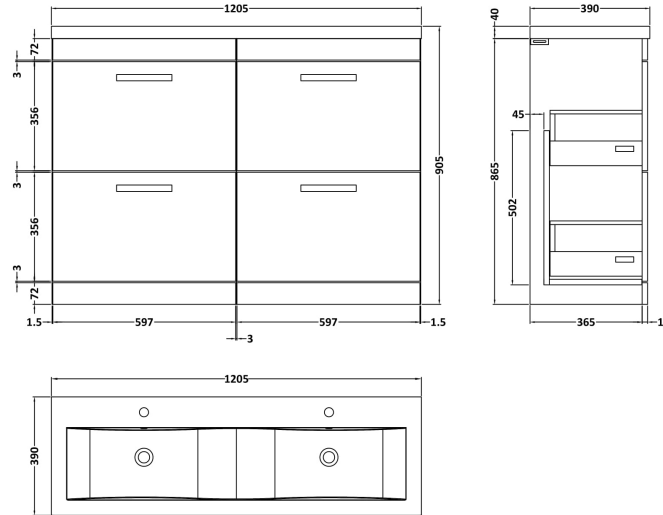

Sales Code: ATH031F

Description: 1200 Fs 4-Drawer Vanity & Double Basin

Packaging Details

Barcode: 5056211888611

Sales Code: MOC633

Description: 600 Floor Standing 2-Drawer Basin Unit

Product Dimensions

Height (mm):	865
Width (mm):	600
Depth (mm):	383
Nett Weight (kg):	26

Packaging Dimensions

Height (mm):	885
Width (mm):	620
Depth (mm):	405
Gross Weight (kg):	26.5

Packaging Data

Box Colour:	Brown Cardboard Box
Box Qty:	1
Label Size:	100 x 50
Label Colour:	White Label
Label Qty:	2

Outer Box Dimensions (If Applicable)

Height (mm):	
Width (mm):	
Depth (mm):	
Gross Weight (kg):	
Barcode:	5055275881354

Product Details

Country of Origin:	United Kingdom
Fitting Instruction:	No
CE Certification:	N/A
FSC Certified Materials:	Yes
Colour:	Natural Oak
Construction Method:	Cam & Wood Dowel
Construction Type:	Rigid
Cabinet Finish:	MFC Textured Woodgrain
Fascia Finish:	MFC Textured Woodgrain
Cabinet Thickness (mm):	18
Fascia Thickness (mm):	18
Drawer Included:	Yes
Drawer Type:	80mm High Metal S/C Inc Galler
No of Shelves:	0
Hinge Type:	Not Applicable
Hinge Included:	Not Applicable
Adjustable Legs:	No, Not Required
Fixings Included:	Yes
Handle Style:	Contemporary
Waste Shroud:	Yes
Handle Included:	Yes, Supplied
Handle Type:	D-Shape

Sales Code: CBM424

Description: Double Ceramic Basin 1208X392

Product Dimensions

Height (mm):	390
Width (mm):	1205
Depth (mm):	175
Nett Weight (kg):	27

Packaging Dimensions

Height (mm):	205
Width (mm):	1270
Depth (mm):	510
Gross Weight (kg):	27