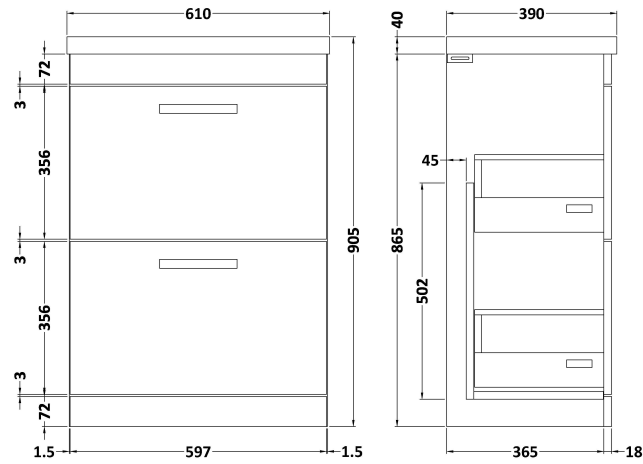

Sales Code: ATH032A

Description: 600 Fs 2-Drawer Vanity & Basin 1

Packaging Details

Barcode: 5055275899519

Sales Code: MOD533

Description: 600 Floor Standing 2-Drawer Basin Unit

Product Dimensions

Height (mm):	865
Width (mm):	600
Depth (mm):	383
Nett Weight (kg):	26

Packaging Dimensions

Height (mm):	885
Width (mm):	620
Depth (mm):	405
Gross Weight (kg):	26.5

Packaging Data

Box Colour:	Brown Cardboard Box
Box Qty:	1
Label Size:	100 x 50
Label Colour:	White Label
Label Qty:	2

Outer Box Dimensions (If Applicable)

Height (mm):	
Width (mm):	
Depth (mm):	
Gross Weight (kg):	
Barcode:	5055275825532

Product Details

Country of Origin:	United Kingdom
Fitting Instruction:	No
CE Certification:	N/A
FSC Certified Materials:	Yes
Colour:	Brown Grey Avola
Construction Method:	Cam & Wood Dowel
Construction Type:	Rigid
Cabinet Finish:	MFC Textured Woodgrain
Fascia Finish:	MFC Textured Woodgrain
Cabinet Thickness (mm):	18
Fascia Thickness (mm):	18
Drawer Included:	Yes
Drawer Type:	80mm High Metal S/C Inc Galler
No of Shelves:	0
Hinge Type:	Not Applicable
Hinge Included:	Not Applicable
Adjustable Legs:	No, Not Required
Fixings Included:	Yes
Handle Style:	Contemporary
Waste Shroud:	Yes
Handle Included:	Yes, Supplied
Handle Type:	D-Shape

Sales Code: NVM013

Description: 600 Mid-Edged Basin 1 Th

Product Dimensions

Height (mm):	180
Width (mm):	610
Depth (mm):	390
Nett Weight (kg):	11

Packaging Dimensions

Height (mm):	200
Width (mm):	410
Depth (mm):	630
Gross Weight (kg):	11