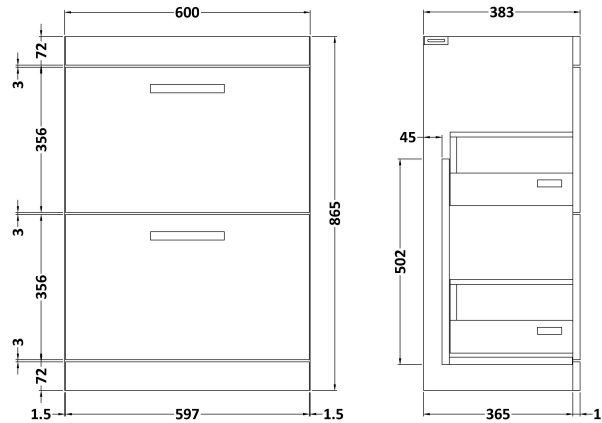

Sales Code: ATH032A

Description: 600 Fs 2-Drawer Vanity & Basin 1

Packaging Details

Barcode: 5055275899519

Sales Code: MOD533

Description: 600 Floor Standing 2-Drawer Basin Unit

Product Dimensions

Height (mm):	865
Width (mm):	600
Depth (mm):	383
Nett Weight (kg):	26

Packaging Dimensions

Height (mm):	885
Width (mm):	620
Depth (mm):	405
Gross Weight (kg):	26.5

Packaging Data

Box Colour:	Brown Cardboard Box
Box Qty:	1
Label Size:	100 x 50
Label Colour:	White Label
Label Qty:	2

Outer Box Dimensions (If Applicable)

Height (mm):	
Width (mm):	
Depth (mm):	
Gross Weight (kg):	
Barcode:	5055275825532

Product Details

Country of Origin:	United Kingdom
Fitting Instruction:	No
CE Certification:	N/A
FSC Certified Materials:	Yes
Colour:	Brown Grey Avola
Construction Method:	Cam & Wood Dowel
Construction Type:	Rigid
Cabinet Finish:	MFC Textured Woodgrain
Fascia Finish:	MFC Textured Woodgrain
Cabinet Thickness (mm):	18
Fascia Thickness (mm):	18
Drawer Included:	Yes
Drawer Type:	80mm High Metal S/C Inc Galler
No of Shelves:	0
Hinge Type:	Not Applicable
Hinge Included:	Not Applicable
Adjustable Legs:	No, Not Required
Fixings Included:	Yes
Handle Style:	Contemporary
Waste Shroud:	Yes
Handle Included:	Yes, Supplied
Handle Type:	D-Shape

Sales Code: NVM013

Description: 600 Mid-Edged Basin 1 Th

Product Dimensions

Height (mm):	180
Width (mm):	610
Depth (mm):	390
Nett Weight (kg):	11

Packaging Dimensions

Height (mm):	200
Width (mm):	410
Depth (mm):	630
Gross Weight (kg):	11