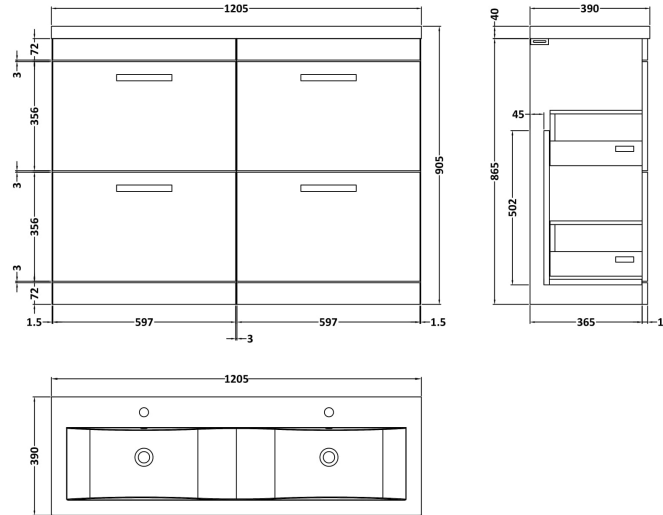

Sales Code: ATH032F

Description: 1200 Fs 4-Drawer Vanity & Double Basin

Packaging Details

Barcode: 5056211888628

Sales Code: MOD533

Description: 600 Floor Standing 2-Drawer Basin Unit

Product Dimensions

Height (mm):	865
Width (mm):	600
Depth (mm):	383
Nett Weight (kg):	26

Packaging Dimensions

Height (mm):	885
Width (mm):	620
Depth (mm):	405
Gross Weight (kg):	26.5

Packaging Data

Box Colour:	Brown Cardboard Box
Box Qty:	1
Label Size:	100 x 50
Label Colour:	White Label
Label Qty:	2

Outer Box Dimensions (If Applicable)

Height (mm):	
Width (mm):	
Depth (mm):	
Gross Weight (kg):	
Barcode:	5055275825532

Product Details

Country of Origin:	United Kingdom
Fitting Instruction:	No
CE Certification:	N/A
FSC Certified Materials:	Yes
Colour:	Brown Grey Avola
Construction Method:	Cam & Wood Dowel
Construction Type:	Rigid
Cabinet Finish:	MFC Textured Woodgrain
Fascia Finish:	MFC Textured Woodgrain
Cabinet Thickness (mm):	18
Fascia Thickness (mm):	18
Drawer Included:	Yes
Drawer Type:	80mm High Metal S/C Inc Galler
No of Shelves:	0
Hinge Type:	Not Applicable
Hinge Included:	Not Applicable
Adjustable Legs:	No, Not Required
Fixings Included:	Yes
Handle Style:	Contemporary
Waste Shroud:	Yes
Handle Included:	Yes, Supplied
Handle Type:	D-Shape

Sales Code: CBM424

Description: Double Ceramic Basin 1208X392

Product Dimensions

Height (mm):	390
Width (mm):	1205
Depth (mm):	175
Nett Weight (kg):	27

Packaging Dimensions

Height (mm):	205
Width (mm):	1270
Depth (mm):	510
Gross Weight (kg):	27