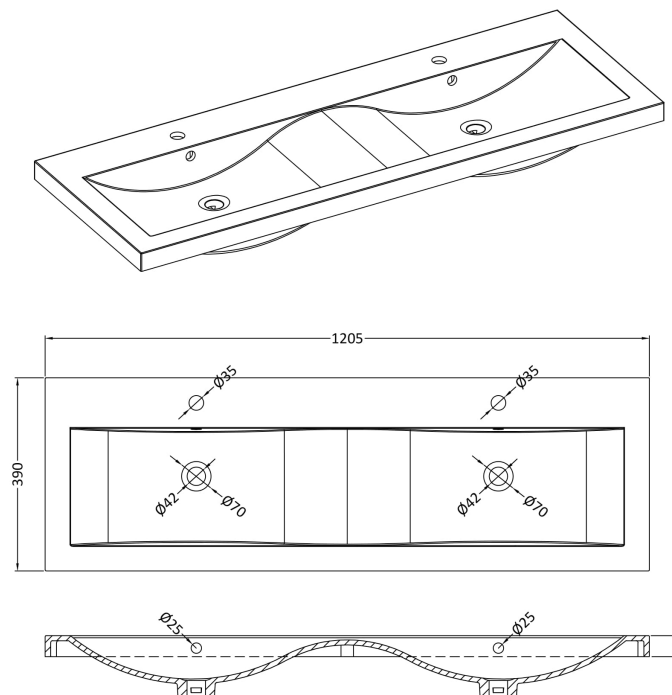

Packaging Dimensions

Height (mm):	885
Width (mm):	620
Depth (mm):	405
Gross Weight (kg):	26.5

Packaging Data

Box Colour:	Brown Cardboard Box
Box Qty:	1
Label Size:	100 x 50
Label Colour:	White Label
Label Qty:	2

Outer Box Dimensions (If Applicable)

Height (mm):	
Width (mm):	
Depth (mm):	
Gross Weight (kg):	
Barcode:	5055275825532

Product Details

Country of Origin:	United Kingdom
Fitting Instruction:	No
CE Certification:	N/A
FSC Certified Materials:	Yes
Colour:	Brown Grey Avola
Construction Method:	Cam & Wood Dowel
Construction Type:	Rigid
Cabinet Finish:	MFC Textured Woodgrain
Fascia Finish:	MFC Textured Woodgrain
Cabinet Thickness (mm):	18
Fascia Thickness (mm):	18
Drawer Included:	Yes
Drawer Type:	80mm High Metal S/C Inc Galler
No of Shelves:	0
Hinge Type:	Not Applicable
Hinge Included:	Not Applicable
Adjustable Legs:	No, Not Required
Fixings Included:	Yes
Handle Style:	Contemporary
Waste Shroud:	Yes
Handle Included:	Yes, Supplied
Handle Type:	D-Shape

Sales Code: CBM424

Description: Double Ceramic Basin 1208X392

Product Dimensions

Height (mm):	390
Width (mm):	1205
Depth (mm):	175
Nett Weight (kg):	27

Packaging Dimensions

Height (mm):	205
Width (mm):	1270
Depth (mm):	510
Gross Weight (kg):	27

Packaging Data

Box Colour:	Brown Cardboard Box - Printed
Box Qty:	1
Label Size:	100 x 50
Label Colour:	White Label
Label Qty:	2

Outer Box Dimensions (If Applicable)

Height (mm):	
Width (mm):	
Depth (mm):	
Gross Weight (kg):	
Barcode:	5056211875826