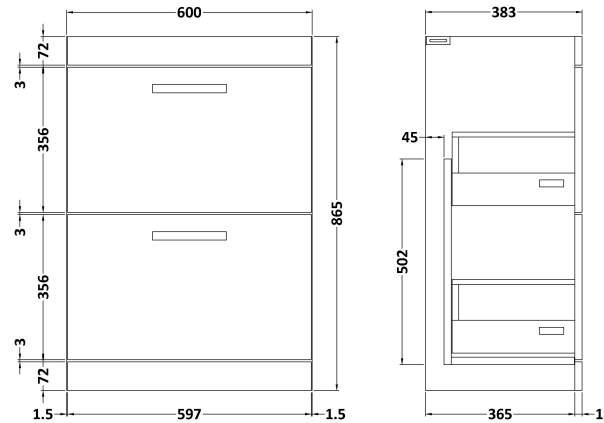

Sales Code: ATH032F

Description: 1200 Fs 4-Drawer Vanity & Double Basin

Packaging Details

Barcode: 5056211888628

Sales Code: MOD533

Description: 600 Floor Standing 2-Drawer Basin Unit

Product Dimensions

Height (mm):	865
Width (mm):	600
Depth (mm):	383
Nett Weight (kg):	26

Packaging Dimensions

Height (mm):	885
Width (mm):	620
Depth (mm):	405
Gross Weight (kg):	26.5

Packaging Data

Box Colour:	Brown Cardboard Box
Box Qty:	1
Label Size:	100 x 50
Label Colour:	White Label
Label Qty:	2

Outer Box Dimensions (If Applicable)

Height (mm):	
Width (mm):	
Depth (mm):	
Gross Weight (kg):	
Barcode:	5055275825532

Product Details

Country of Origin:	United Kingdom
Fitting Instruction:	No
CE Certification:	N/A
FSC Certified Materials:	Yes
Colour:	Brown Grey Avola
Construction Method:	Cam & Wood Dowel
Construction Type:	Rigid
Cabinet Finish:	MFC Textured Woodgrain
Fascia Finish:	MFC Textured Woodgrain
Cabinet Thickness (mm):	18
Fascia Thickness (mm):	18
Drawer Included:	Yes
Drawer Type:	80mm High Metal S/C Inc Galler
No of Shelves:	0
Hinge Type:	Not Applicable
Hinge Included:	Not Applicable
Adjustable Legs:	No, Not Required
Fixings Included:	Yes
Handle Style:	Contemporary
Waste Shroud:	Yes
Handle Included:	Yes, Supplied
Handle Type:	D-Shape

Sales Code: CBM424

Description: Double Ceramic Basin 1208X392

Product Dimensions

Height (mm):	390
Width (mm):	1205
Depth (mm):	175
Nett Weight (kg):	27

Packaging Dimensions

Height (mm):	205
Width (mm):	1270
Depth (mm):	510
Gross Weight (kg):	27