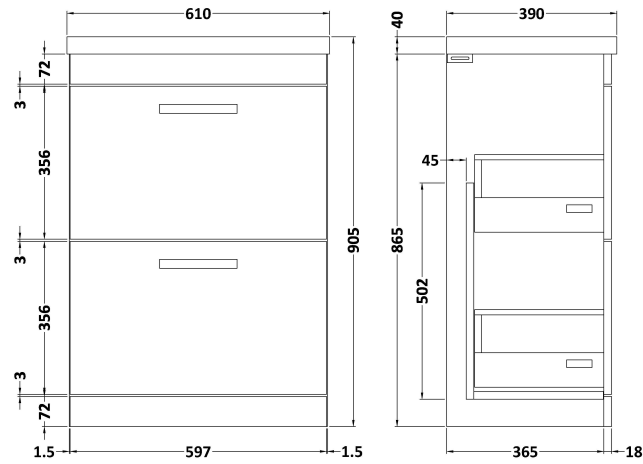

Sales Code: ATH033A

Description: 600 Fs 2-Drawer Vanity & Basin 1

Packaging Details

Barcode: 5055275899526

Sales Code: MOD633

Description: 600 Floor Standing 2-Drawer Basin Unit

Product Dimensions

Height (mm):	865
Width (mm):	600
Depth (mm):	383
Nett Weight (kg):	26

Packaging Dimensions

Height (mm):	885
Width (mm):	620
Depth (mm):	405
Gross Weight (kg):	26.5

Packaging Data

Box Colour:	Brown Cardboard Box
Box Qty:	1
Label Size:	100 x 50
Label Colour:	White Label
Label Qty:	2

Sales Code: NVM013

Description: 600 Mid-Edged Basin 1 Th

Product Dimensions

Height (mm):	180
Width (mm):	610
Depth (mm):	390
Nett Weight (kg):	11

Packaging Dimensions

Height (mm):	200
Width (mm):	410
Depth (mm):	630
Gross Weight (kg):	11

Packaging Data

Box Colour:	Brown Cardboard Box - Printed
Box Qty:	1
Label Size:	100 x 50
Label Colour:	White Label
Label Qty:	2

Outer Box Dimensions (If Applicable)

Height (mm):	
Width (mm):	
Depth (mm):	
Gross Weight (kg):	
Barcode:	5055369043415