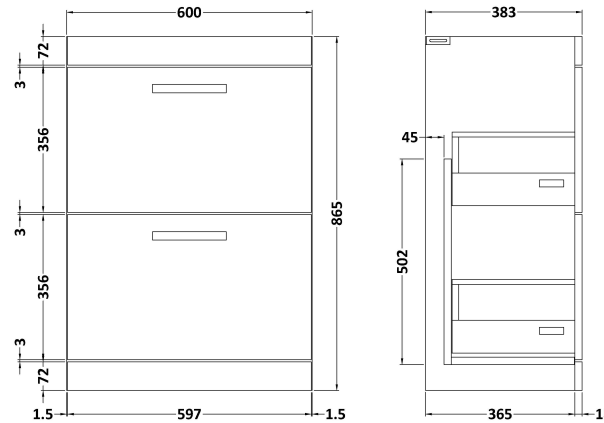

### Product Dimensions

Height (mm):	865
Width (mm):	600
Depth (mm):	383
Nett Weight (kg):	26

### Packaging Dimensions

Height (mm):	885
Width (mm):	620
Depth (mm):	405
Gross Weight (kg):	26.5

### Product Dimensions

Height (mm):	390
Width (mm):	1205
Depth (mm):	175
Nett Weight (kg):	27

### Packaging Dimensions

Height (mm):	205
Width (mm):	1270
Depth (mm):	510
Gross Weight (kg):	27