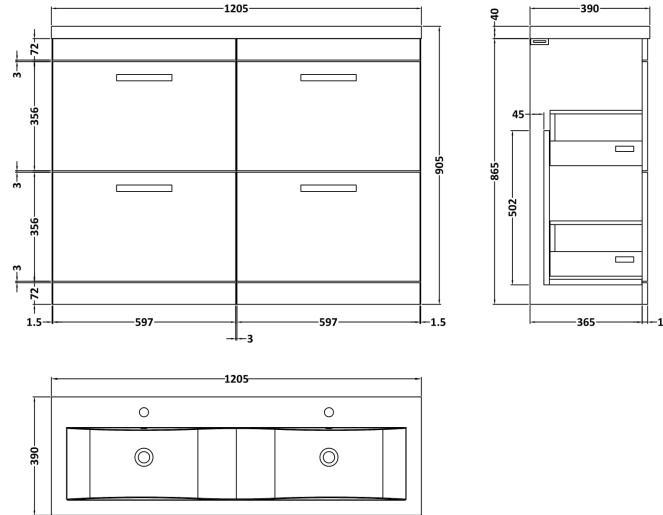

Sales Code: ATH033F

Description: 1200 Fs 4-Drawer Vanity & Double Basin

Packaging Details

Barcode: 5056211888635