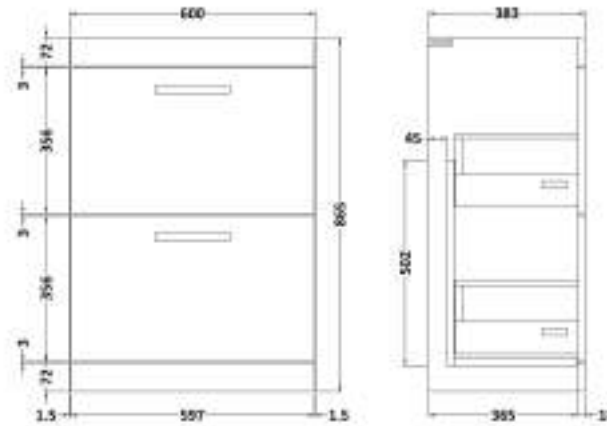

Sales Code: ATH034A

Description: 600 Fs 2-Drawer Vanity & Basin 1

Packaging Details

Barcode: 5055275899533

Sales Code: MOE133

Description: 600 Floor Standing 2-Drawer Basin Unit

Product Dimensions

Height (mm):	865
Width (mm):	600
Depth (mm):	383
Nett Weight (kg):	26

Packaging Dimensions

Height (mm):	885
Width (mm):	620
Depth (mm):	405
Gross Weight (kg):	26.5

Packaging Data

Box Colour:	Brown Cardboard Box - Printed
Box Qty:	0
Label Size:	0 x 0
Label Colour:	White Label
Label Qty:	2

Sales Code: NVM013

Description: 600 Mid-Edged Basin 1 Th

Product Dimensions

Height (mm):	180
Width (mm):	610
Depth (mm):	390
Nett Weight (kg):	11

Packaging Dimensions

Height (mm):	200
Width (mm):	410
Depth (mm):	630
Gross Weight (kg):	11

Packaging Data

Box Colour:	Brown Cardboard Box - Printed
Box Qty:	1
Label Size:	100 x 50
Label Colour:	White Label
Label Qty:	2

Outer Box Dimensions (If Applicable)

Height (mm):	
Width (mm):	
Depth (mm):	
Gross Weight (kg):	
Barcode:	5055369043415