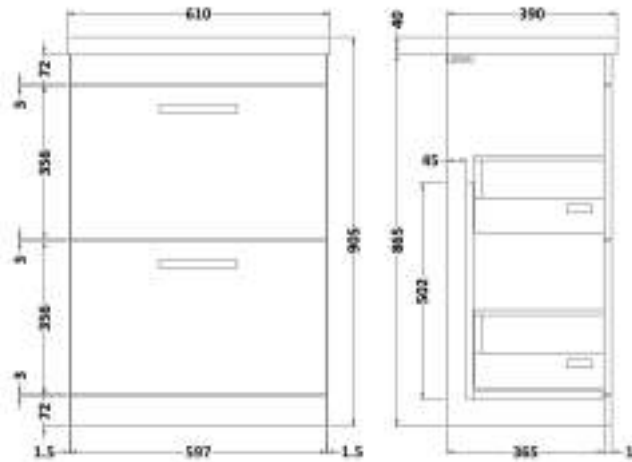

Sales Code: ATH034A

Description: 600 Fs 2-Drawer Vanity & Basin 1

Packaging Details

Barcode: 5055275899533

Sales Code: MOE133

Description: 600 Floor Standing 2-Drawer Basin Unit

Product Dimensions

Height (mm):	865
Width (mm):	600
Depth (mm):	383
Nett Weight (kg):	26

Packaging Dimensions

Height (mm):	885
Width (mm):	620
Depth (mm):	405
Gross Weight (kg):	26.5

Packaging Data

Box Colour:	Brown Cardboard Box - Printed
Box Qty:	0
Label Size:	0 x 0
Label Colour:	White Label
Label Qty:	2

Sales Code: NVM013

Description: 600 Mid-Edged Basin 1 Th

Product Dimensions

Height (mm):	180
Width (mm):	610
Depth (mm):	390
Nett Weight (kg):	11

Packaging Dimensions

Height (mm):	200
Width (mm):	410
Depth (mm):	630
Gross Weight (kg):	11

Packaging Data

Box Colour:	Brown Cardboard Box - Printed
Box Qty:	1
Label Size:	100 x 50
Label Colour:	White Label
Label Qty:	2

Outer Box Dimensions (If Applicable)

Height (mm):	
Width (mm):	
Depth (mm):	
Gross Weight (kg):	
Barcode:	5055369043415