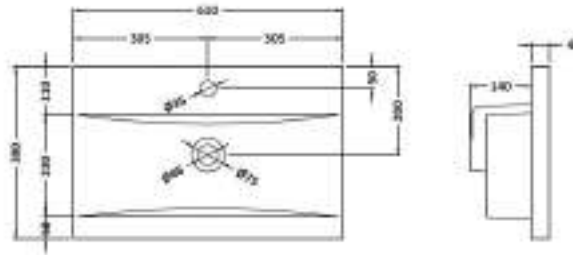

Packaging Dimensions

Height (mm):	885
Width (mm):	620
Depth (mm):	405
Gross Weight (kg):	26.5

Packaging Data

Box Colour:	Brown Cardboard Box - Printed
Box Qty:	0
Label Size:	0 x 0
Label Colour:	White Label
Label Qty:	2

Outer Box Dimensions (If Applicable)

Height (mm):	
Width (mm):	
Depth (mm):	
Gross Weight (kg):	
Barcode:	5055275880647

Product Details

Country of Origin:	China
Fitting Instruction:	No
CE Certification:	N/A
FSC Certified Materials:	Yes
Colour:	Gloss White
Construction Method:	Cam & Wood Dowel
Construction Type:	Rigid
Cabinet Finish:	MFC Painted Gloss
Fascia Finish:	Mdf Painted Gloss
Cabinet Thickness (mm):	16
Fascia Thickness (mm):	18
Drawer Included:	Yes
Drawer Type:	80mm High Metal S/C Inc Galler
No of Shelves:	0
Hinge Type:	Not Applicable
Hinge Included:	Not Applicable
Adjustable Legs:	No, Not Required
Fixings Included:	Yes
Handle Style:	Contemporary
Waste Shroud:	Yes
Handle Included:	Yes, Supplied
Handle Type:	D-Shape

Sales Code: NVM013

Description: 600 Mid-Edged Basin 1 Th

Product Dimensions

Height (mm):	180
Width (mm):	610
Depth (mm):	390
Nett Weight (kg):	11

Packaging Dimensions

Height (mm):	200
Width (mm):	410
Depth (mm):	630
Gross Weight (kg):	11

Packaging Data

Box Colour:	Brown Cardboard Box - Printed
Box Qty:	1
Label Size:	100 x 50
Label Colour:	White Label
Label Qty:	2

Outer Box Dimensions (If Applicable)

Height (mm):	
Width (mm):	
Depth (mm):	
Gross Weight (kg):	
Barcode:	5055369043415