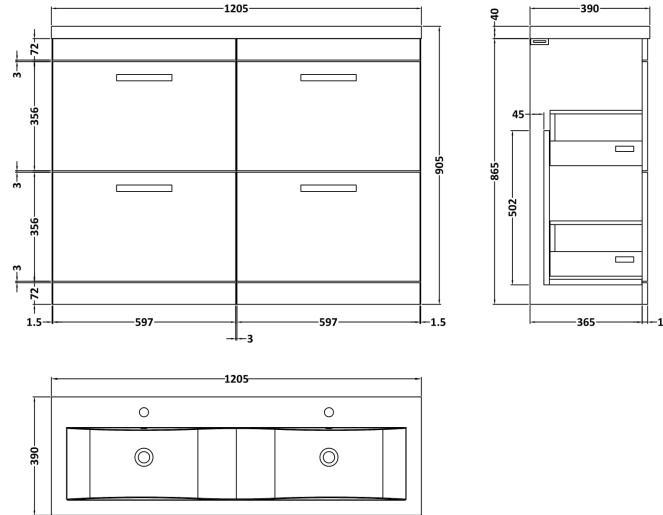

Sales Code: ATH034F

Description: 1200 Fs 4-Drawer Vanity & Double Basin

Packaging Details

Barcode: 5056211888642

Sales Code: MOE133

Description: 600 Floor Standing 2-Drawer Basin Unit

Product Dimensions

Height (mm):	865
Width (mm):	600
Depth (mm):	383
Nett Weight (kg):	26

Packaging Dimensions

Height (mm):	885
Width (mm):	620
Depth (mm):	405
Gross Weight (kg):	26.5

Packaging Data

Box Colour:	Brown Cardboard Box - Printed
Box Qty:	0
Label Size:	0 x 0
Label Colour:	White Label
Label Qty:	2

Outer Box Dimensions (If Applicable)

Height (mm):	
Width (mm):	
Depth (mm):	
Gross Weight (kg):	
Barcode:	5055275880647

Product Details

Country of Origin:	China
Fitting Instruction:	No
CE Certification:	N/A
FSC Certified Materials:	Yes
Colour:	Gloss White
Construction Method:	Cam & Wood Dowel
Construction Type:	Rigid
Cabinet Finish:	MFC Painted Gloss
Fascia Finish:	Mdf Painted Gloss
Cabinet Thickness (mm):	16
Fascia Thickness (mm):	18
Drawer Included:	Yes
Drawer Type:	80mm High Metal S/C Inc Galler
No of Shelves:	0
Hinge Type:	Not Applicable
Hinge Included:	Not Applicable
Adjustable Legs:	No, Not Required
Fixings Included:	Yes
Handle Style:	Contemporary
Waste Shroud:	Yes
Handle Included:	Yes, Supplied
Handle Type:	D-Shape

Sales Code: CBM424

Description: Double Ceramic Basin 1208X392

Product Dimensions

Height (mm):	390
Width (mm):	1205
Depth (mm):	175
Nett Weight (kg):	27

Packaging Dimensions

Height (mm):	205
Width (mm):	1270
Depth (mm):	510
Gross Weight (kg):	27