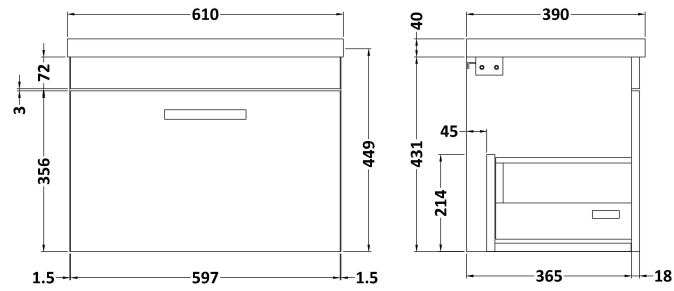

Sales Code: ATH038A

Description: 600 Wh Single Drawer Vanity & Basin 1

Packaging Details

Barcode: 5055275899571

Sales Code: MOC683

Description: 600 Wall Hung Single Drawer Basin Unit

Product Dimensions

Height (mm):	430
Width (mm):	600
Depth (mm):	383
Nett Weight (kg):	15

Packaging Dimensions

Height (mm):	450
Width (mm):	620
Depth (mm):	405
Gross Weight (kg):	16

Packaging Data

Box Colour:	Brown Cardboard Box
Box Qty:	1
Label Size:	100 x 50
Label Colour:	White Label
Label Qty:	2

Sales Code: NVM013

Description: 600 Mid-Edged Basin 1 Th

Product Dimensions

Height (mm):	180
Width (mm):	610
Depth (mm):	390
Nett Weight (kg):	11

Packaging Dimensions

Height (mm):	200
Width (mm):	410
Depth (mm):	630
Gross Weight (kg):	11

Packaging Data

Box Colour:	Brown Cardboard Box - Printed
Box Qty:	1
Label Size:	100 x 50
Label Colour:	White Label
Label Qty:	2

Outer Box Dimensions (If Applicable)

Height (mm):	
Width (mm):	
Depth (mm):	
Gross Weight (kg):	
Barcode:	5055369043415