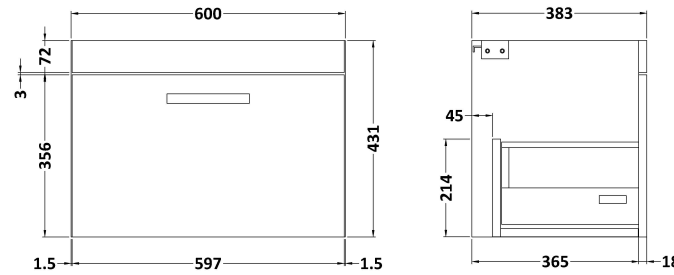

Sales Code: ATH038A

Description: 600 Wh Single Drawer Vanity & Basin 1

Packaging Details

Barcode: 5055275899571

Sales Code: MOC683

Description: 600 Wall Hung Single Drawer Basin Unit

Product Dimensions

Height (mm):	430
Width (mm):	600
Depth (mm):	383
Nett Weight (kg):	15

Packaging Dimensions

Height (mm):	450
Width (mm):	620
Depth (mm):	405
Gross Weight (kg):	16

Packaging Data

Box Colour:	Brown Cardboard Box
Box Qty:	1
Label Size:	100 x 50
Label Colour:	White Label
Label Qty:	2

Sales Code: NVM013

Description: 600 Mid-Edged Basin 1 Th

Product Dimensions

Height (mm):	180
Width (mm):	610
Depth (mm):	390
Nett Weight (kg):	11

Packaging Dimensions

Height (mm):	200
Width (mm):	410
Depth (mm):	630
Gross Weight (kg):	11

Packaging Data

Box Colour:	Brown Cardboard Box - Printed
Box Qty:	1
Label Size:	100 x 50
Label Colour:	White Label
Label Qty:	2

Outer Box Dimensions (If Applicable)

Height (mm):	
Width (mm):	
Depth (mm):	
Gross Weight (kg):	
Barcode:	5055369043415