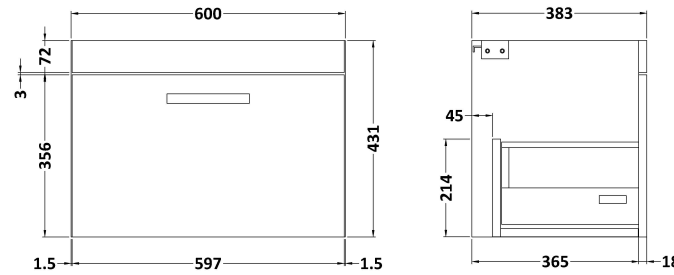

Sales Code: ATH038F

Description: 1200 Wh 2-Drawer Vanity & Double Basin

Packaging Details

Barcode: 5056211888673

Sales Code: MOC683

Description: 600 Wall Hung Single Drawer Basin Unit

Product Dimensions

Height (mm):	430
Width (mm):	600
Depth (mm):	383
Nett Weight (kg):	15

Packaging Dimensions

Height (mm):	450
Width (mm):	620
Depth (mm):	405
Gross Weight (kg):	16

Packaging Data

Box Colour:	Brown Cardboard Box
Box Qty:	1
Label Size:	100 x 50
Label Colour:	White Label
Label Qty:	2

Sales Code: CBM424

Description: Double Ceramic Basin 1208X392

Product Dimensions

Height (mm):	390
Width (mm):	1205
Depth (mm):	175
Nett Weight (kg):	27

Packaging Dimensions

Height (mm):	205
Width (mm):	1270
Depth (mm):	510
Gross Weight (kg):	27

Packaging Data

Box Colour:	Brown Cardboard Box - Printed
Box Qty:	1
Label Size:	100 x 50
Label Colour:	White Label
Label Qty:	2

Outer Box Dimensions (If Applicable)

Height (mm):	
Width (mm):	
Depth (mm):	
Gross Weight (kg):	
Barcode:	5056211875826