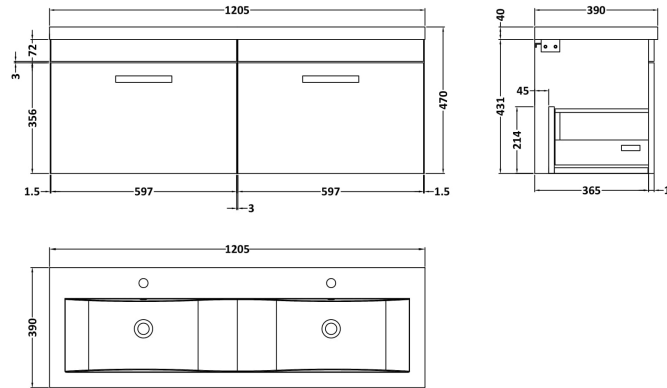

Sales Code: ATH038F

Description: 1200 Wh 2-Drawer Vanity & Double Basin

Packaging Details

Barcode: 5056211888673

Sales Code: MOC683

Description: 600 Wall Hung Single Drawer Basin Unit

Product Dimensions

Height (mm):	430
Width (mm):	600
Depth (mm):	383
Nett Weight (kg):	15

Packaging Dimensions

Height (mm):	450
Width (mm):	620
Depth (mm):	405
Gross Weight (kg):	16

Packaging Data

Box Colour:	Brown Cardboard Box
Box Qty:	1
Label Size:	100 x 50
Label Colour:	White Label
Label Qty:	2

Outer Box Dimensions (If Applicable)

Height (mm):	
Width (mm):	
Depth (mm):	
Gross Weight (kg):	
Barcode:	5055275881361

Product Details

Country of Origin:	United Kingdom
Fitting Instruction:	No
CE Certification:	N/A
FSC Certified Materials:	Yes
Colour:	Natural Oak
Construction Method:	Cam & Wood Dowel
Construction Type:	Rigid
Cabinet Finish:	MFC Textured Woodgrain
Fascia Finish:	MFC Textured Woodgrain
Cabinet Thickness (mm):	18
Fascia Thickness (mm):	18
Drawer Included:	Yes
Drawer Type:	80mm High Metal Softclose
No of Shelves:	0
Hinge Type:	Not Applicable
Hinge Included:	Not Applicable
Adjustable Legs:	No, Not Required
Fixings Included:	Yes
Handle Style:	Contemporary
Waste Shroud:	Yes
Handle Included:	Yes, Supplied
Handle Type:	D-Shape

Sales Code: CBM424

Description: Double Ceramic Basin 1208X392

Product Dimensions

Height (mm):	390
Width (mm):	1205
Depth (mm):	175
Nett Weight (kg):	27

Packaging Dimensions

Height (mm):	205
Width (mm):	1270
Depth (mm):	510
Gross Weight (kg):	27