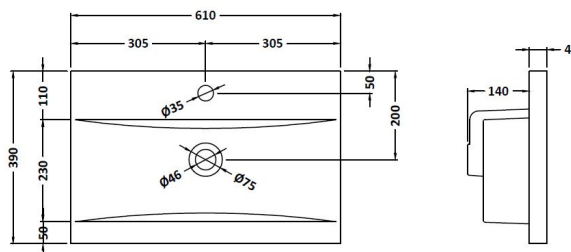

Packaging Dimensions

Height (mm):	450
Width (mm):	620
Depth (mm):	405
Gross Weight (kg):	13.5

Packaging Data

Box Colour:	Brown Cardboard Box
Box Qty:	1
Label Size:	100 x 50
Label Colour:	White Label
Label Qty:	2

Outer Box Dimensions (If Applicable)

Height (mm):	
Width (mm):	
Depth (mm):	
Gross Weight (kg):	
Barcode:	5055275825570

Product Details

Country of Origin:	United Kingdom
Fitting Instruction:	No
CE Certification:	N/A
FSC Certified Materials:	Yes
Colour:	Brown Grey Avola
Construction Method:	Cam & Wood Dowel
Construction Type:	Rigid
Cabinet Finish:	MFC Textured Woodgrain
Fascia Finish:	MFC Textured Woodgrain
Cabinet Thickness (mm):	18
Fascia Thickness (mm):	18
Drawer Included:	Yes
Drawer Type:	80mm High Metal Softclose
No of Shelves:	0
Hinge Type:	Not Applicable
Hinge Included:	Not Applicable
Adjustable Legs:	No, Not Required
Fixings Included:	Yes
Handle Style:	Contemporary
Waste Shroud:	Yes
Handle Included:	Yes, Supplied
Handle Type:	D-Shape

Sales Code: NVM013

Description: 600 Mid-Edged Basin 1 Th

Product Dimensions

Height (mm):	180
Width (mm):	610
Depth (mm):	390
Nett Weight (kg):	11

Packaging Dimensions

Height (mm):	200
Width (mm):	410
Depth (mm):	630
Gross Weight (kg):	11

Packaging Data

Box Colour:	Brown Cardboard Box - Printed
Box Qty:	1
Label Size:	100 x 50
Label Colour:	White Label
Label Qty:	2

Outer Box Dimensions (If Applicable)

Height (mm):	
Width (mm):	
Depth (mm):	
Gross Weight (kg):	
Barcode:	5055369043415