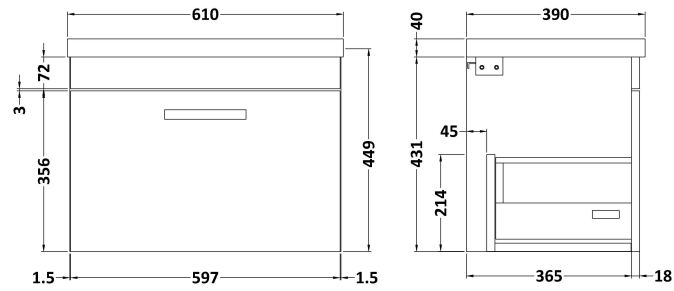

Sales Code: ATH039A

Description: 600 Wh Single Drawer Vanity & Basin 1

Packaging Details

Barcode: 5055275899588

Sales Code: MOD583

Description: 600 Wall Hung Single Drawer Basin Unit

Product Dimensions

Height (mm):	430
Width (mm):	600
Depth (mm):	383
Nett Weight (kg):	13

Packaging Dimensions

Height (mm):	450
Width (mm):	620
Depth (mm):	405
Gross Weight (kg):	13.5

Packaging Data

Box Colour:	Brown Cardboard Box
Box Qty:	1
Label Size:	100 x 50
Label Colour:	White Label
Label Qty:	2

Outer Box Dimensions (If Applicable)

Height (mm):	
Width (mm):	
Depth (mm):	
Gross Weight (kg):	
Barcode:	5055275825570

Product Details

Country of Origin:	United Kingdom
Fitting Instruction:	No
CE Certification:	N/A
FSC Certified Materials:	Yes
Colour:	Brown Grey Avola
Construction Method:	Cam & Wood Dowel
Construction Type:	Rigid
Cabinet Finish:	MFC Textured Woodgrain
Fascia Finish:	MFC Textured Woodgrain
Cabinet Thickness (mm):	18
Fascia Thickness (mm):	18
Drawer Included:	Yes
Drawer Type:	80mm High Metal Softclose
No of Shelves:	0
Hinge Type:	Not Applicable
Hinge Included:	Not Applicable
Adjustable Legs:	No, Not Required
Fixings Included:	Yes
Handle Style:	Contemporary
Waste Shroud:	Yes
Handle Included:	Yes, Supplied
Handle Type:	D-Shape

Sales Code: NVM013

Description: 600 Mid-Edged Basin 1 Th

Product Dimensions

Height (mm):	180
Width (mm):	610
Depth (mm):	390
Nett Weight (kg):	11

Packaging Dimensions

Height (mm):	200
Width (mm):	410
Depth (mm):	630
Gross Weight (kg):	11