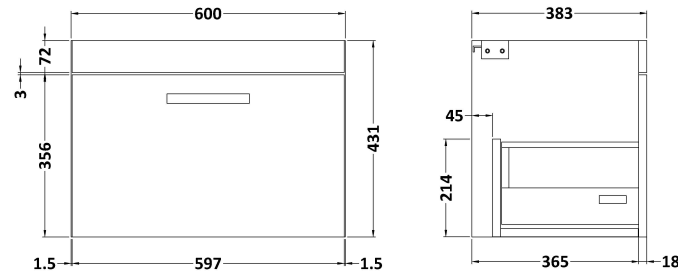

Sales Code: ATH039A

Description: 600 Wh Single Drawer Vanity & Basin 1

Packaging Details

Barcode: 5055275899588

Sales Code: MOD583

Description: 600 Wall Hung Single Drawer Basin Unit

Product Dimensions

Height (mm):	430
Width (mm):	600
Depth (mm):	383
Nett Weight (kg):	13

Packaging Dimensions

Height (mm):	450
Width (mm):	620
Depth (mm):	405
Gross Weight (kg):	13.5

Packaging Data

Box Colour:	Brown Cardboard Box
Box Qty:	1
Label Size:	100 x 50
Label Colour:	White Label
Label Qty:	2

Outer Box Dimensions (If Applicable)

Height (mm):	
Width (mm):	
Depth (mm):	
Gross Weight (kg):	
Barcode:	5055275825570

Product Details

Country of Origin:	United Kingdom
Fitting Instruction:	No
CE Certification:	N/A
FSC Certified Materials:	Yes
Colour:	Brown Grey Avola
Construction Method:	Cam & Wood Dowel
Construction Type:	Rigid
Cabinet Finish:	MFC Textured Woodgrain
Fascia Finish:	MFC Textured Woodgrain
Cabinet Thickness (mm):	18
Fascia Thickness (mm):	18
Drawer Included:	Yes
Drawer Type:	80mm High Metal Softclose
No of Shelves:	0
Hinge Type:	Not Applicable
Hinge Included:	Not Applicable
Adjustable Legs:	No, Not Required
Fixings Included:	Yes
Handle Style:	Contemporary
Waste Shroud:	Yes
Handle Included:	Yes, Supplied
Handle Type:	D-Shape

Sales Code: NVM013

Description: 600 Mid-Edged Basin 1 Th

Product Dimensions

Height (mm):	180
Width (mm):	610
Depth (mm):	390
Nett Weight (kg):	11

Packaging Dimensions

Height (mm):	200
Width (mm):	410
Depth (mm):	630
Gross Weight (kg):	11