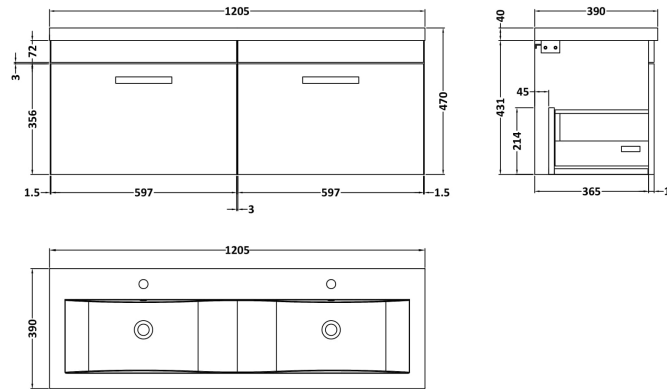

Sales Code: ATH039F

Description: 1200 Wh 2-Drawer Vanity & Double Basin

Packaging Details

Barcode: 5056211888680

Sales Code: MOD583

Description: 600 Wall Hung Single Drawer Basin Unit

Product Dimensions

Height (mm):	430
Width (mm):	600
Depth (mm):	383
Nett Weight (kg):	13

Packaging Dimensions

Height (mm):	450
Width (mm):	620
Depth (mm):	405
Gross Weight (kg):	13.5

Packaging Data

Box Colour:	Brown Cardboard Box
Box Qty:	1
Label Size:	100 x 50
Label Colour:	White Label
Label Qty:	2

Outer Box Dimensions (If Applicable)

Height (mm):	
Width (mm):	
Depth (mm):	
Gross Weight (kg):	
Barcode:	5055275825570

Product Details

Country of Origin:	United Kingdom
Fitting Instruction:	No
CE Certification:	N/A
FSC Certified Materials:	Yes
Colour:	Brown Grey Avola
Construction Method:	Cam & Wood Dowel
Construction Type:	Rigid
Cabinet Finish:	MFC Textured Woodgrain
Fascia Finish:	MFC Textured Woodgrain
Cabinet Thickness (mm):	18
Fascia Thickness (mm):	18
Drawer Included:	Yes
Drawer Type:	80mm High Metal Softclose
No of Shelves:	0
Hinge Type:	Not Applicable
Hinge Included:	Not Applicable
Adjustable Legs:	No, Not Required
Fixings Included:	Yes
Handle Style:	Contemporary
Waste Shroud:	Yes
Handle Included:	Yes, Supplied
Handle Type:	D-Shape

Sales Code: CBM424

Description: Double Ceramic Basin 1208X392

Product Dimensions

Height (mm):	390
Width (mm):	1205
Depth (mm):	175
Nett Weight (kg):	27

Packaging Dimensions

Height (mm):	205
Width (mm):	1270
Depth (mm):	510
Gross Weight (kg):	27