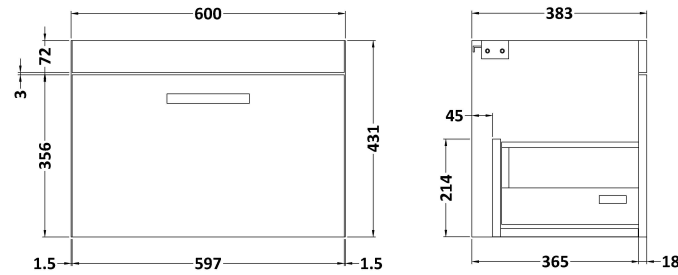

Sales Code: ATH039F

Description: 1200 Wh 2-Drawer Vanity & Double Basin

Packaging Details

Barcode: 5056211888680

Sales Code: MOD583

Description: 600 Wall Hung Single Drawer Basin Unit

Product Dimensions

Height (mm):	430
Width (mm):	600
Depth (mm):	383
Nett Weight (kg):	13

Packaging Dimensions

Height (mm):	450
Width (mm):	620
Depth (mm):	405
Gross Weight (kg):	13.5

Packaging Data

Box Colour:	Brown Cardboard Box
Box Qty:	1
Label Size:	100 x 50
Label Colour:	White Label
Label Qty:	2

Outer Box Dimensions (If Applicable)

Height (mm):	
Width (mm):	
Depth (mm):	
Gross Weight (kg):	
Barcode:	5055275825570

Product Details

Country of Origin:	United Kingdom
Fitting Instruction:	No
CE Certification:	N/A
FSC Certified Materials:	Yes
Colour:	Brown Grey Avola
Construction Method:	Cam & Wood Dowel
Construction Type:	Rigid
Cabinet Finish:	MFC Textured Woodgrain
Fascia Finish:	MFC Textured Woodgrain
Cabinet Thickness (mm):	18
Fascia Thickness (mm):	18
Drawer Included:	Yes
Drawer Type:	80mm High Metal Softclose
No of Shelves:	0
Hinge Type:	Not Applicable
Hinge Included:	Not Applicable
Adjustable Legs:	No, Not Required
Fixings Included:	Yes
Handle Style:	Contemporary
Waste Shroud:	Yes
Handle Included:	Yes, Supplied
Handle Type:	D-Shape

Sales Code: CBM424

Description: Double Ceramic Basin 1208X392

Product Dimensions

Height (mm):	390
Width (mm):	1205
Depth (mm):	175
Nett Weight (kg):	27

Packaging Dimensions

Height (mm):	205
Width (mm):	1270
Depth (mm):	510
Gross Weight (kg):	27