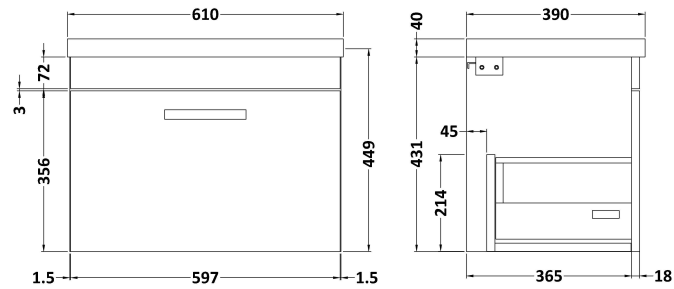

Sales Code: ATH040A

Description: 600 Wh Single Drawer Vanity & Basin 1

Packaging Details

Barcode: 5055275899595

Sales Code: MOD683

Description: 600 Wall Hung Single Drawer Basin Unit

Product Dimensions

Height (mm):	430
Width (mm):	600
Depth (mm):	383
Nett Weight (kg):	13

Packaging Dimensions

Height (mm):	450
Width (mm):	620
Depth (mm):	405
Gross Weight (kg):	13.5

Packaging Data

Box Colour:	Brown Cardboard Box
Box Qty:	1
Label Size:	100 x 50
Label Colour:	White Label
Label Qty:	2

Sales Code: NVM013

Description: 600 Mid-Edged Basin 1 Th

Product Dimensions

Height (mm):	180
Width (mm):	610
Depth (mm):	390
Nett Weight (kg):	11

Packaging Dimensions

Height (mm):	200
Width (mm):	410
Depth (mm):	630
Gross Weight (kg):	11

Packaging Data

Box Colour:	Brown Cardboard Box - Printed
Box Qty:	1
Label Size:	100 x 50
Label Colour:	White Label
Label Qty:	2

Outer Box Dimensions (If Applicable)

Height (mm):	
Width (mm):	
Depth (mm):	
Gross Weight (kg):	
Barcode:	5055369043415