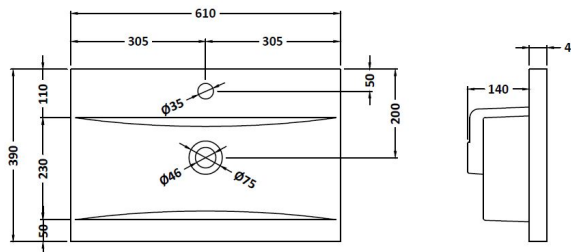

Packaging Dimensions

Height (mm):	450
Width (mm):	620
Depth (mm):	405
Gross Weight (kg):	13.5

Packaging Data

Box Colour:	Brown Cardboard Box
Box Qty:	1
Label Size:	100 x 50
Label Colour:	White Label
Label Qty:	2

Outer Box Dimensions (If Applicable)

Height (mm):	
Width (mm):	
Depth (mm):	
Gross Weight (kg):	
Barcode:	5055275825587

Product Details

Country of Origin:	United Kingdom
Fitting Instruction:	No
CE Certification:	N/A
FSC Certified Materials:	Yes
Colour:	Hacienda Black
Construction Method:	Cam & Wood Dowel
Construction Type:	Rigid
Cabinet Finish:	MFC Textured Woodgrain
Fascia Finish:	MFC Textured Woodgrain
Cabinet Thickness (mm):	18
Fascia Thickness (mm):	18
Drawer Included:	Yes
Drawer Type:	80mm High Metal Softclose
No of Shelves:	0
Hinge Type:	Not Applicable
Hinge Included:	Not Applicable
Adjustable Legs:	No, Not Required
Fixings Included:	Yes
Handle Style:	Contemporary
Waste Shroud:	Yes
Handle Included:	Yes, Supplied
Handle Type:	D-Shape

Sales Code: NVM013

Description: 600 Mid-Edged Basin 1 Th

Product Dimensions

Height (mm):	180
Width (mm):	610
Depth (mm):	390
Nett Weight (kg):	11

Packaging Dimensions

Height (mm):	200
Width (mm):	410
Depth (mm):	630
Gross Weight (kg):	11

Packaging Data

Box Colour:	Brown Cardboard Box - Printed
Box Qty:	1
Label Size:	100 x 50
Label Colour:	White Label
Label Qty:	2

Outer Box Dimensions (If Applicable)

Height (mm):	
Width (mm):	
Depth (mm):	
Gross Weight (kg):	
Barcode:	5055369043415