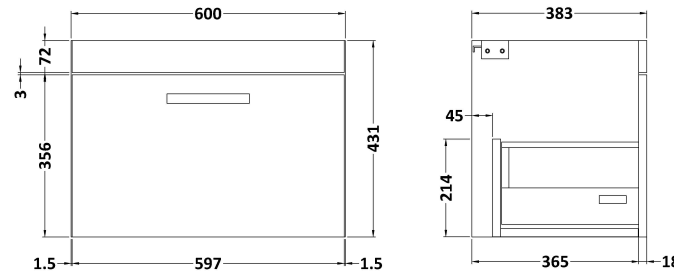

Sales Code: ATH041A

Description: 600 Wh Single Drawer Vanity & Basin 1

Packaging Details

Barcode: 5055275899601

Sales Code: MOE183

Description: 600 Wall Hung Single Drawer Basin Unit

Product Dimensions

Height (mm):	430
Width (mm):	600
Depth (mm):	383
Nett Weight (kg):	13

Packaging Dimensions

Height (mm):	450
Width (mm):	620
Depth (mm):	405
Gross Weight (kg):	13.5

Packaging Data

Box Colour:	Brown Cardboard Box - Printed
Box Qty:	0
Label Size:	0 x 0
Label Colour:	White Label
Label Qty:	2

Outer Box Dimensions (If Applicable)

Height (mm):	
Width (mm):	
Depth (mm):	
Gross Weight (kg):	
Barcode:	5055275880661

Product Details

Country of Origin:	China
Fitting Instruction:	No
CE Certification:	N/A
FSC Certified Materials:	Yes
Colour:	Gloss White
Construction Method:	Cam & Wood Dowel
Construction Type:	Rigid
Cabinet Finish:	MFC Painted Gloss
Fascia Finish:	Mdf Painted Gloss
Cabinet Thickness (mm):	16
Fascia Thickness (mm):	18
Drawer Included:	Yes
Drawer Type:	80mm High Metal Softclose
No of Shelves:	0
Hinge Type:	Not Applicable
Hinge Included:	Not Applicable
Adjustable Legs:	No, Not Required
Fixings Included:	Yes
Handle Style:	Contemporary
Waste Shroud:	Yes
Handle Included:	Yes, Supplied
Handle Type:	D-Shape

Sales Code: NVM013

Description: 600 Mid-Edged Basin 1 Th

Product Dimensions

Height (mm):	180
Width (mm):	610
Depth (mm):	390
Nett Weight (kg):	11

Packaging Dimensions

Height (mm):	200
Width (mm):	410
Depth (mm):	630
Gross Weight (kg):	11