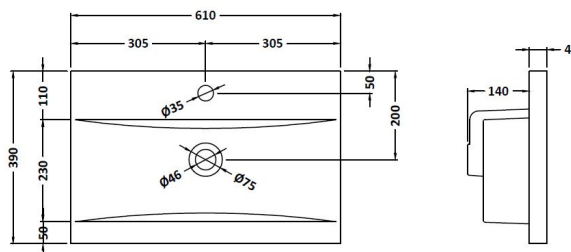

Packaging Dimensions

Height (mm):	450
Width (mm):	620
Depth (mm):	405
Gross Weight (kg):	13.5

Packaging Data

Box Colour:	Brown Cardboard Box - Printed
Box Qty:	0
Label Size:	0 x 0
Label Colour:	White Label
Label Qty:	2

Outer Box Dimensions (If Applicable)

Height (mm):	
Width (mm):	
Depth (mm):	
Gross Weight (kg):	
Barcode:	5055275880661

Product Details

Country of Origin:	China
Fitting Instruction:	No
CE Certification:	N/A
FSC Certified Materials:	Yes
Colour:	Gloss White
Construction Method:	Cam & Wood Dowel
Construction Type:	Rigid
Cabinet Finish:	MFC Painted Gloss
Fascia Finish:	Mdf Painted Gloss
Cabinet Thickness (mm):	16
Fascia Thickness (mm):	18
Drawer Included:	Yes
Drawer Type:	80mm High Metal Softclose
No of Shelves:	0
Hinge Type:	Not Applicable
Hinge Included:	Not Applicable
Adjustable Legs:	No, Not Required
Fixings Included:	Yes
Handle Style:	Contemporary
Waste Shroud:	Yes
Handle Included:	Yes, Supplied
Handle Type:	D-Shape

Sales Code: NVM013

Description: 600 Mid-Edged Basin 1 Th

Product Dimensions

Height (mm):	180
Width (mm):	610
Depth (mm):	390
Nett Weight (kg):	11

Packaging Dimensions

Height (mm):	200
Width (mm):	410
Depth (mm):	630
Gross Weight (kg):	11

Packaging Data

Box Colour:	Brown Cardboard Box - Printed
Box Qty:	1
Label Size:	100 x 50
Label Colour:	White Label
Label Qty:	2

Outer Box Dimensions (If Applicable)

Height (mm):	
Width (mm):	
Depth (mm):	
Gross Weight (kg):	
Barcode:	5055369043415