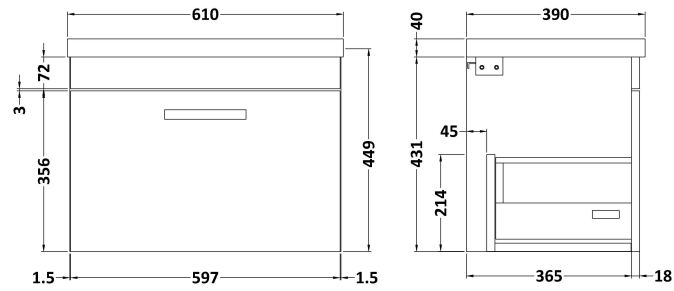

Sales Code: ATH041A

Description: 600 Wh Single Drawer Vanity & Basin 1

Packaging Details

Barcode: 5055275899601

Sales Code: MOE183

Description: 600 Wall Hung Single Drawer Basin Unit

Product Dimensions

Height (mm):	430
Width (mm):	600
Depth (mm):	383
Nett Weight (kg):	13

Packaging Dimensions

Height (mm):	450
Width (mm):	620
Depth (mm):	405
Gross Weight (kg):	13.5

Packaging Data

Box Colour:	Brown Cardboard Box - Printed
Box Qty:	0
Label Size:	0 x 0
Label Colour:	White Label
Label Qty:	2

Sales Code: NVM013

Description: 600 Mid-Edged Basin 1 Th

Product Dimensions

Height (mm):	180
Width (mm):	610
Depth (mm):	390
Nett Weight (kg):	11

Packaging Dimensions

Height (mm):	200
Width (mm):	410
Depth (mm):	630
Gross Weight (kg):	11

Packaging Data

Box Colour:	Brown Cardboard Box - Printed
Box Qty:	1
Label Size:	100 x 50
Label Colour:	White Label
Label Qty:	2

Outer Box Dimensions (If Applicable)

Height (mm):	
Width (mm):	
Depth (mm):	
Gross Weight (kg):	
Barcode:	5055369043415