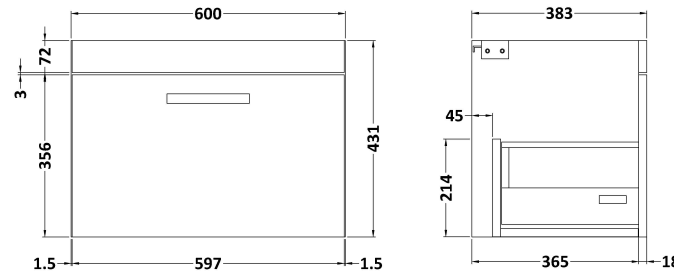

### Product Dimensions

Height (mm):	430
Width (mm):	600
Depth (mm):	383
Nett Weight (kg):	13

### Packaging Dimensions

Height (mm):	450
Width (mm):	620
Depth (mm):	405
Gross Weight (kg):	13.5

### Product Dimensions

Height (mm):	390
Width (mm):	1205
Depth (mm):	175
Nett Weight (kg):	27

### Packaging Dimensions

Height (mm):	205
Width (mm):	1270
Depth (mm):	510
Gross Weight (kg):	27