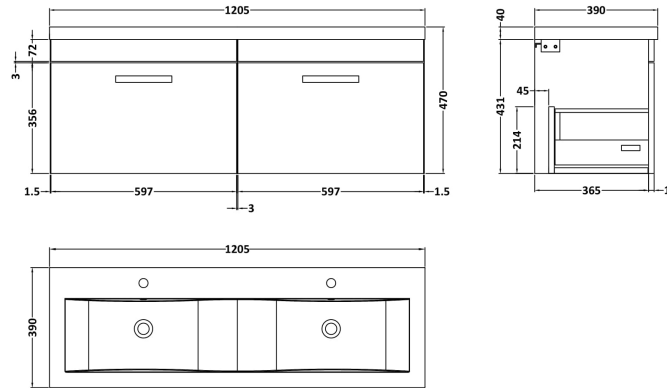

Sales Code: ATH041F

Description: 1200 Wh 2-Drawer Vanity & Double Basin

Packaging Details

Barcode: 5056211888703